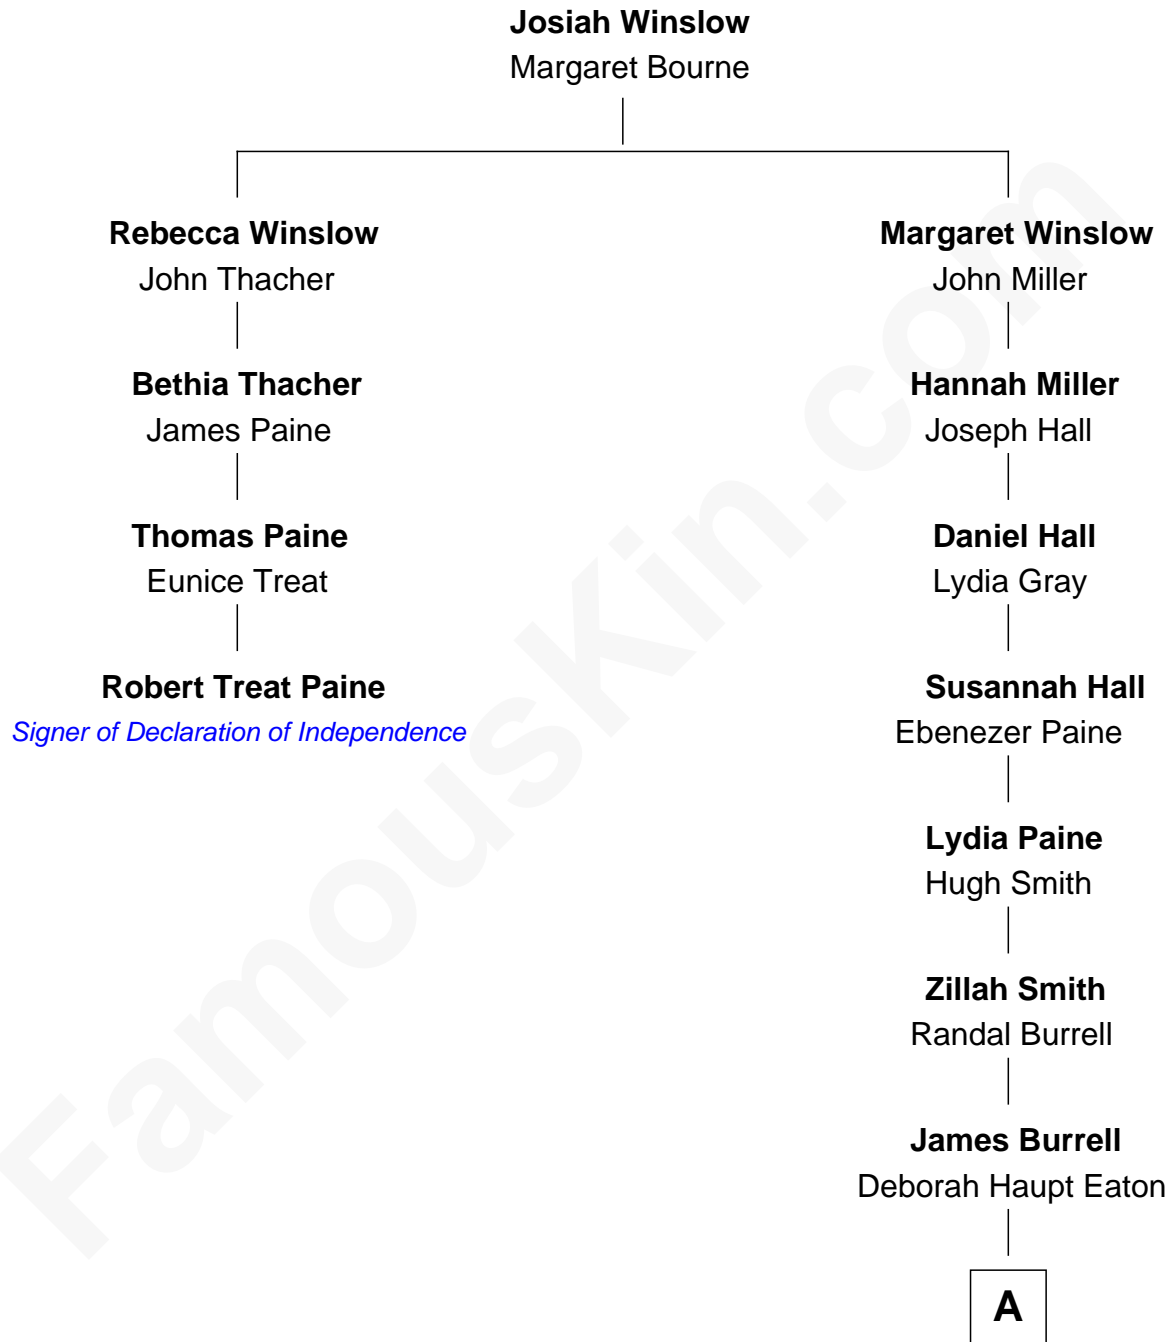

FamousKin.com

Relationship Chart of

Robert Treat Paine

Signer of the Declaration of Independence

3rd cousin 5 times removed of

Merrill C. Meigs

Publisher, Chicago Herald & Examiner

A