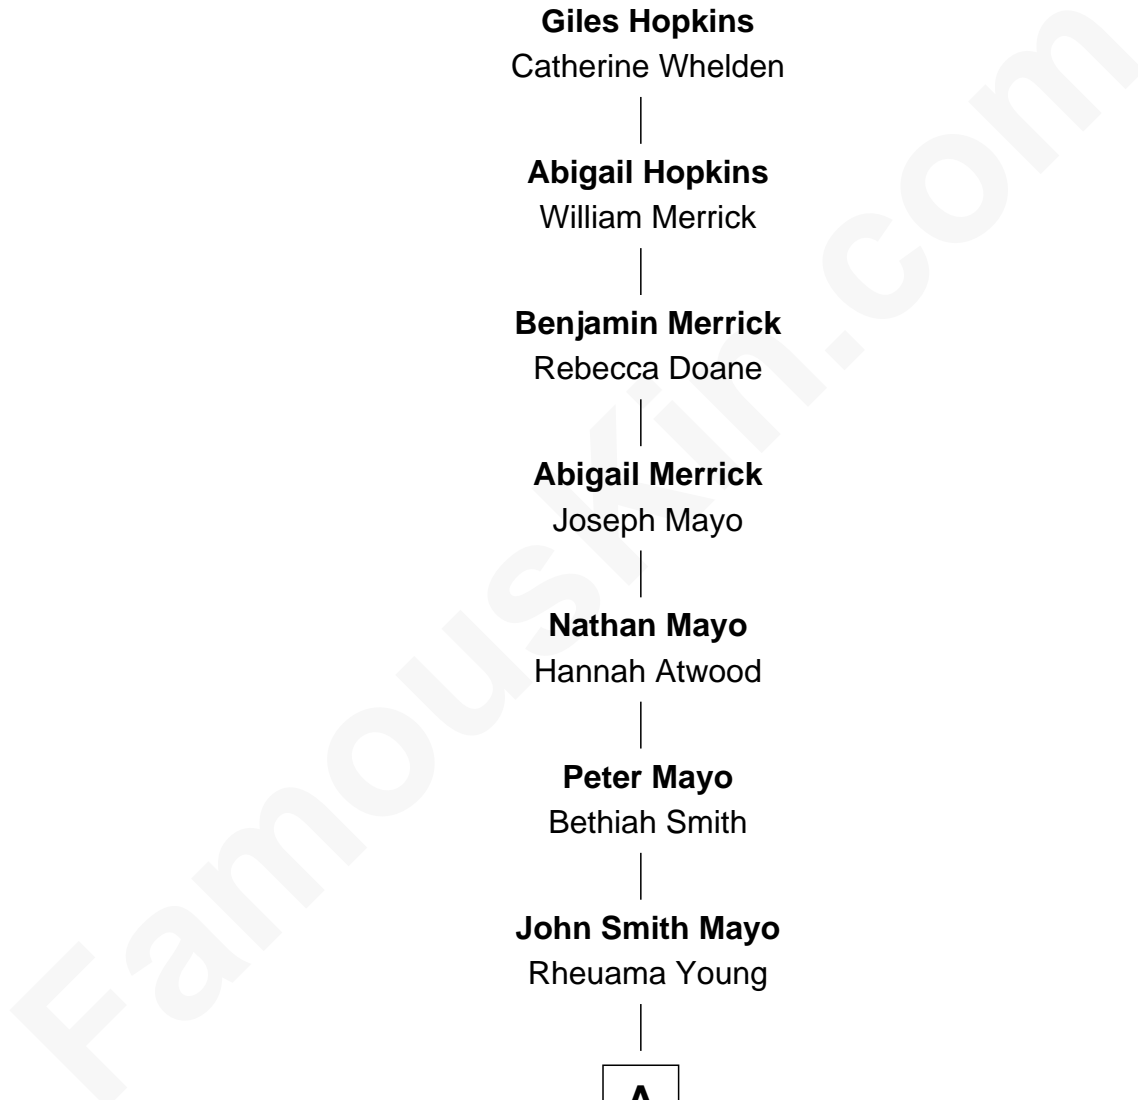

# FamousKin.com Relationship Chart of **Stephen Hopkins**

(c1582 - 1644) *Mayflower 1620 & Jamestowne 1610*

**10th Great-grandfather of**

**Annie Proulx**

*Novelist and Short Story Writer*

**Stephen Hopkins**

Mary Kent alias Black

**Giles Hopkins**

Catherine Whelden

**Abigail Hopkins**

William Merrick

**Benjamin Merrick**

Rebecca Doane

**Abigail Merrick**

Joseph Mayo

**Nathan Mayo**

Hannah Atwood

**Peter Mayo**

Bethiah Smith

**John Smith Mayo**

Rheuama Young

**A**

**A**

—  
**Sarah Clark Mayo**

Elbridge Geer

—  
**George Eldridge Geer**

Nellie May Appley

—  
**Sarah Mayo Geer**

Lewis Ardian Gill

—  
**Lois Nellie Gill**