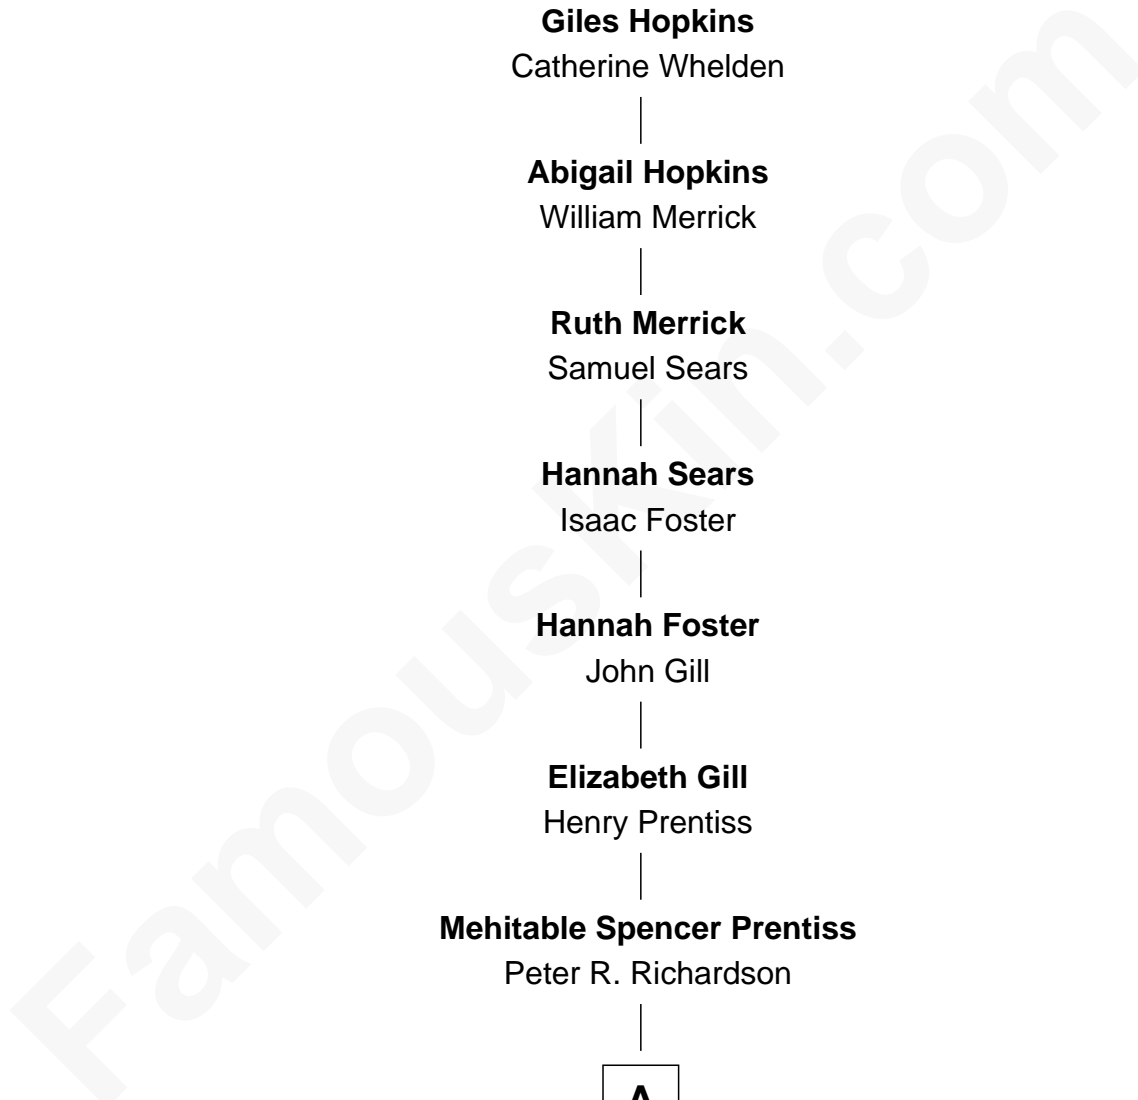

# FamousKin.com Relationship Chart of **Stephen Hopkins**

(c1582 - 1644) *Mayflower 1620 & Jamestowne 1610*

9th Great-grandfather of

**Bill Richardson**

*30th Governor of New Mexico*

**Stephen Hopkins**

Mary Kent alias Black

**Giles Hopkins**

Catherine Whelden

**Abigail Hopkins**

William Merrick

**Ruth Merrick**

Samuel Sears

**Hannah Sears**

Isaac Foster

**Hannah Foster**

John Gill

**Elizabeth Gill**

Henry Prentiss

**Mehitable Spencer Prentiss**

Peter R. Richardson

**A**

**A**

|  
**William Everett Richardson**

Vesta Hodsdon

|  
**William Blaney Richardson**

Rosaura Ojeda-Medero

|  
**William Blaine Richardson**

María Luisa López-Collada

|  
**Bill Richardson**

*30th Governor of New Mexico*