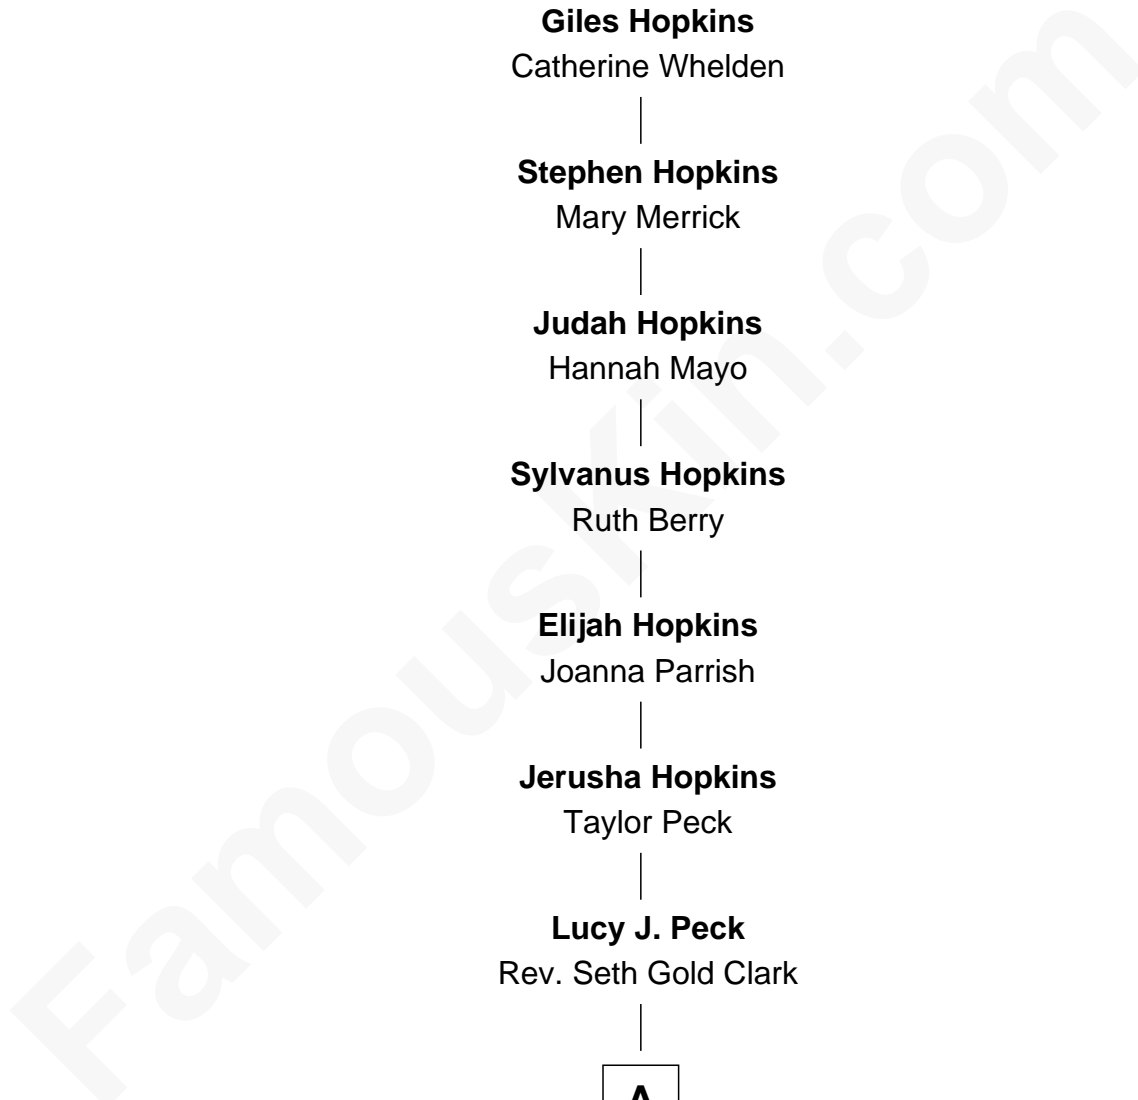

Ruth Berry

**Elijah Hopkins**

Joanna Parrish

**Jerusha Hopkins**

Taylor Peck

**Lucy J. Peck**

Rev. Seth Gold Clark

**A**

**A**

—  
**Emily A. Clark**

Earl Wheeler Parsons

—  
**Emily Ellen Parsons**

George Wilbur Hunt

—  
**Marcia Hunt**

Donald Edmond Trumbull

—  
**Douglas Trumbull**