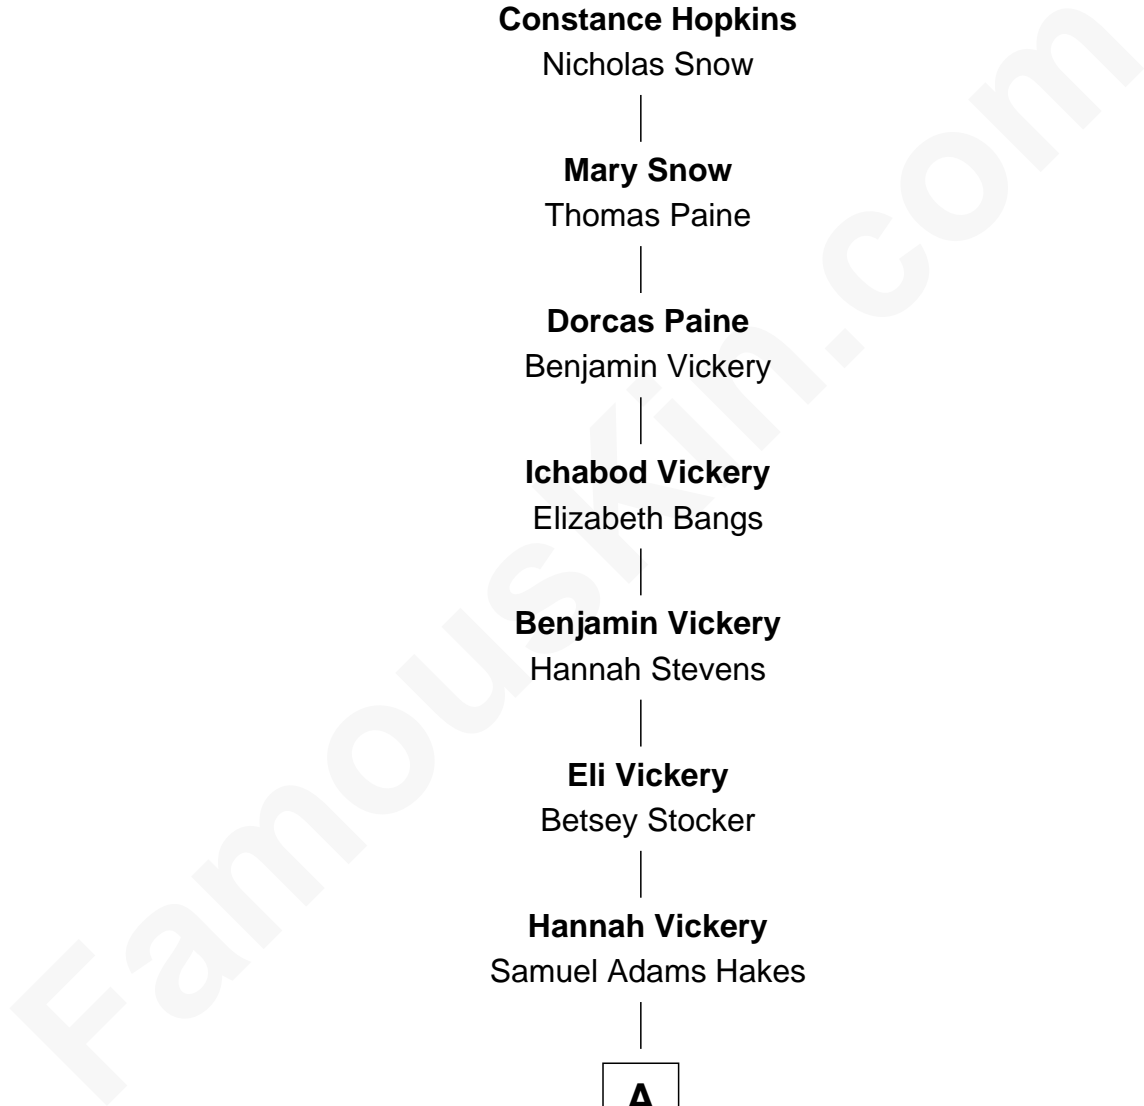

# FamousKin.com Relationship Chart of **Stephen Hopkins**

(c1582 - 1644) *Mayflower 1620 & Jamestowne 1610*

11th Great-grandfather of

**Dan Quayle**

*44th U.S. Vice-President*

**Stephen Hopkins**

Mary Kent alias Black

**Constance Hopkins**

Nicholas Snow

**Mary Snow**

Thomas Paine

**Dorcas Paine**

Benjamin Vickery

**Ichabod Vickery**

Elizabeth Bangs

**Benjamin Vickery**

Hannah Stevens

**Eli Vickery**

Betsey Stocker

**Hannah Vickery**

Samuel Adams Hakes

**A**

**A**

—  
**Norman S. Hakes**

Adelia Maria Fox

—  
**Annette Hakes**

Oscar Burras

—  
**Delia Burras**

William Orran Cline

—  
**Marie Pauline Cline**

Robert Harwood Quayle