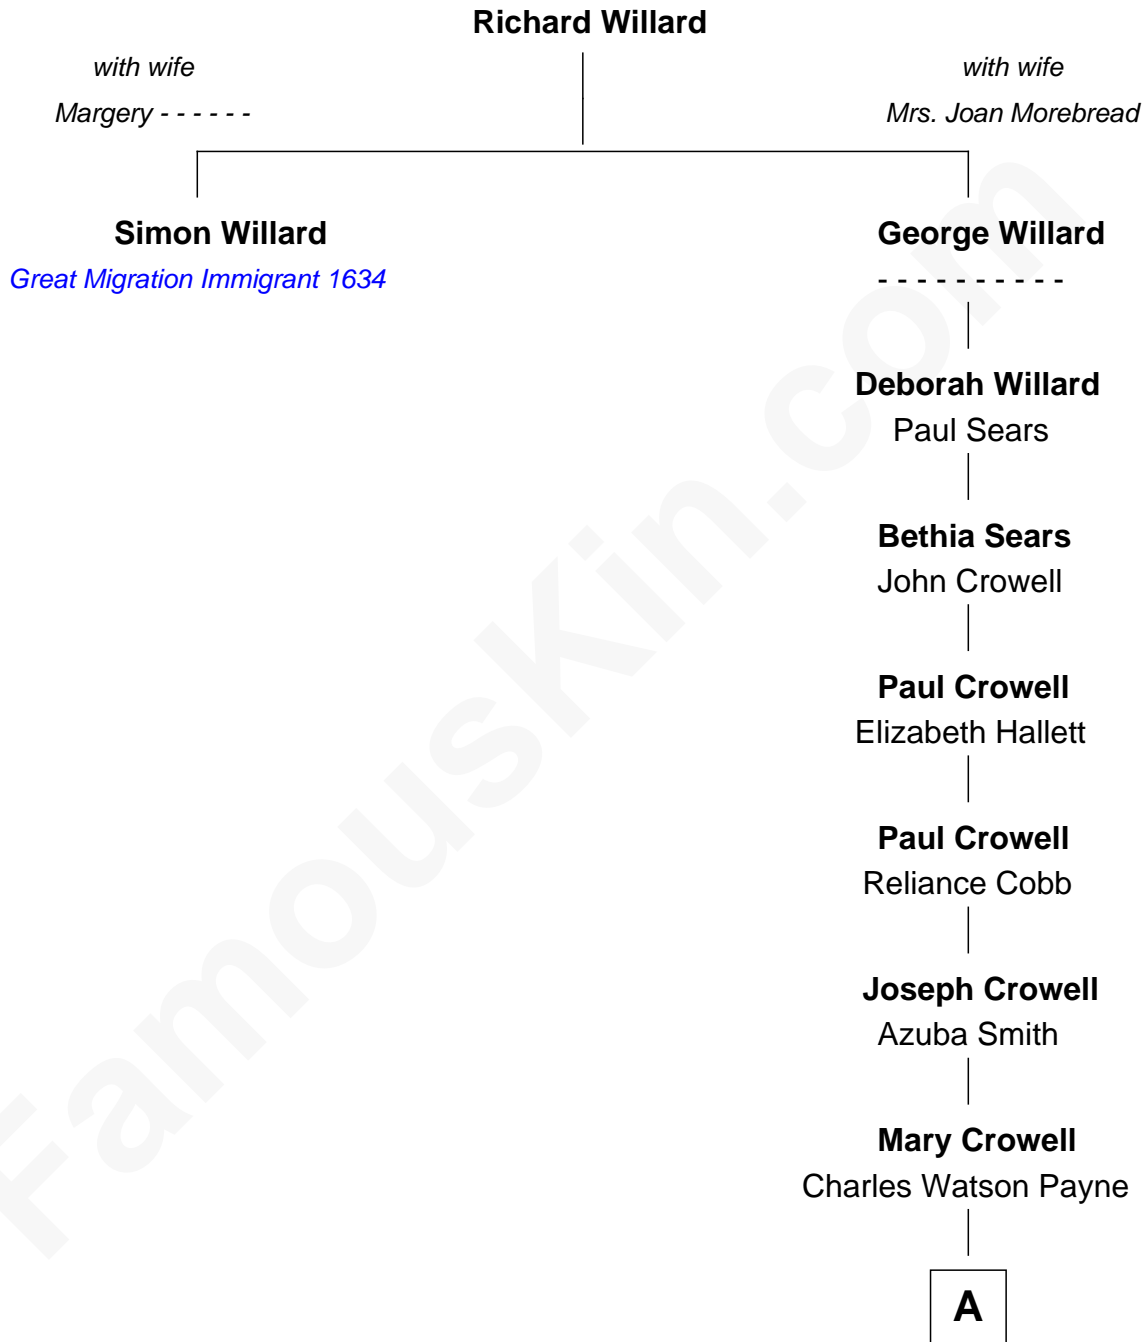

FamousKin.com Relationship Chart of

Simon Willard

(c1605 - 1678) *Great Migration Immigrant 1634*

10th great-granduncle of

Howard Dean

79th Governor of Vermont

A

Charles Watson Payne
Maria Christiana Hildreth

Maria L'Hommedieu Payne
Joseph Fahys

Lena Marianne Fahys
Henry Francis Cook

Maria Fahys Cook
Howard Brush Dean

Howard Brush Dean
Andrea Belden Maitland

Howard Dean
79th Governor of Vermont