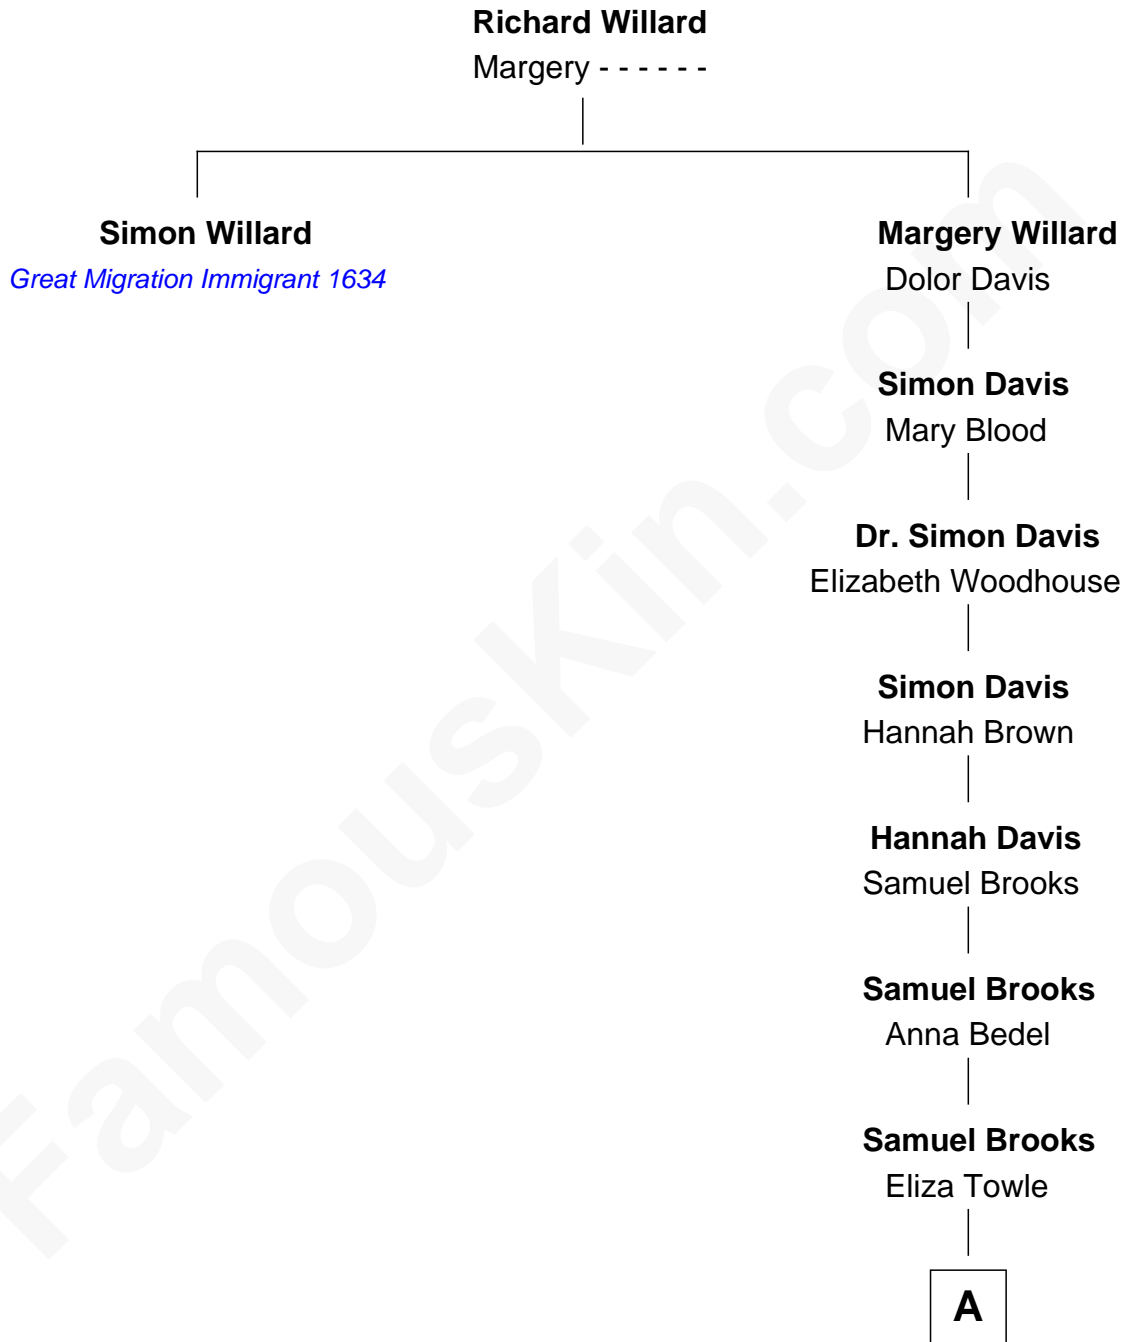

FamousKin.com Relationship Chart of

Simon Willard

(c1605 - 1678) *Great Migration Immigrant 1634*

10th great-granduncle of

Kate Upton

Sports Illustrated Swimsuit Cover Model

A

Dr. Samuel Towle Brooks

Lucy Clark Mills

Laura Leland Brooks

William Chester Tyler

Margaret Hastings Tyler

Charles Henry Vial

Elizabeth Brooks Vial

Stephen Edward Upton

Jefferson Matthew Upton