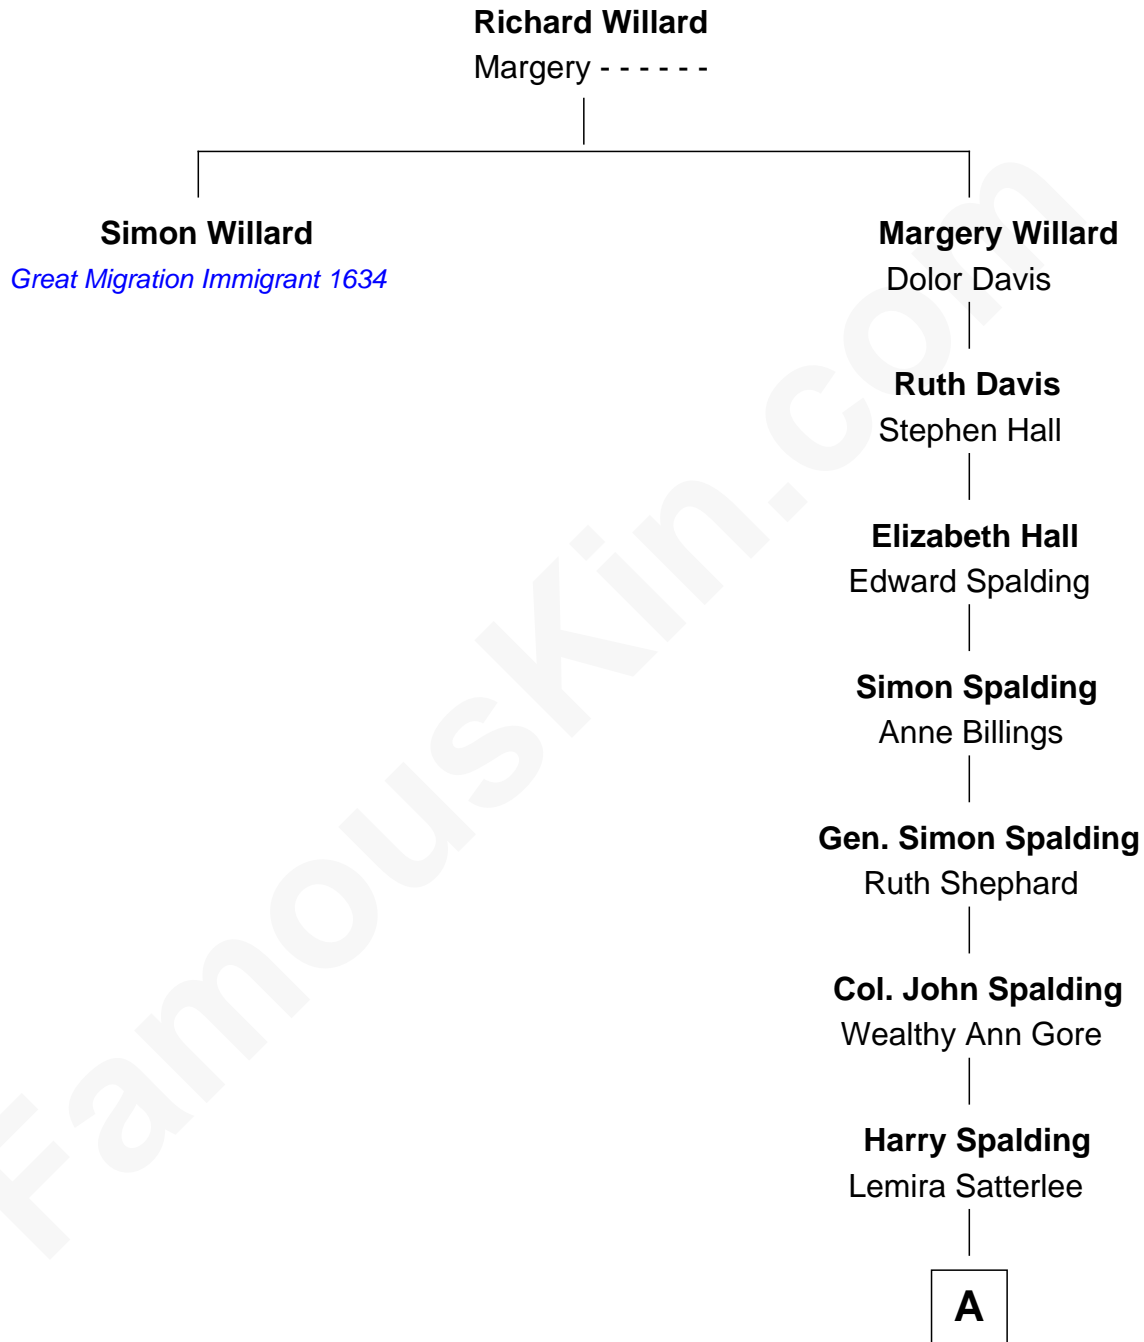

FamousKin.com Relationship Chart of

Simon Willard

(c1605 - 1678) *Great Migration Immigrant 1634*

6th great-granduncle of

Albert G. Spalding

Co-Founder of Spalding Sporting Goods Co.

A

James Lawrence Spalding