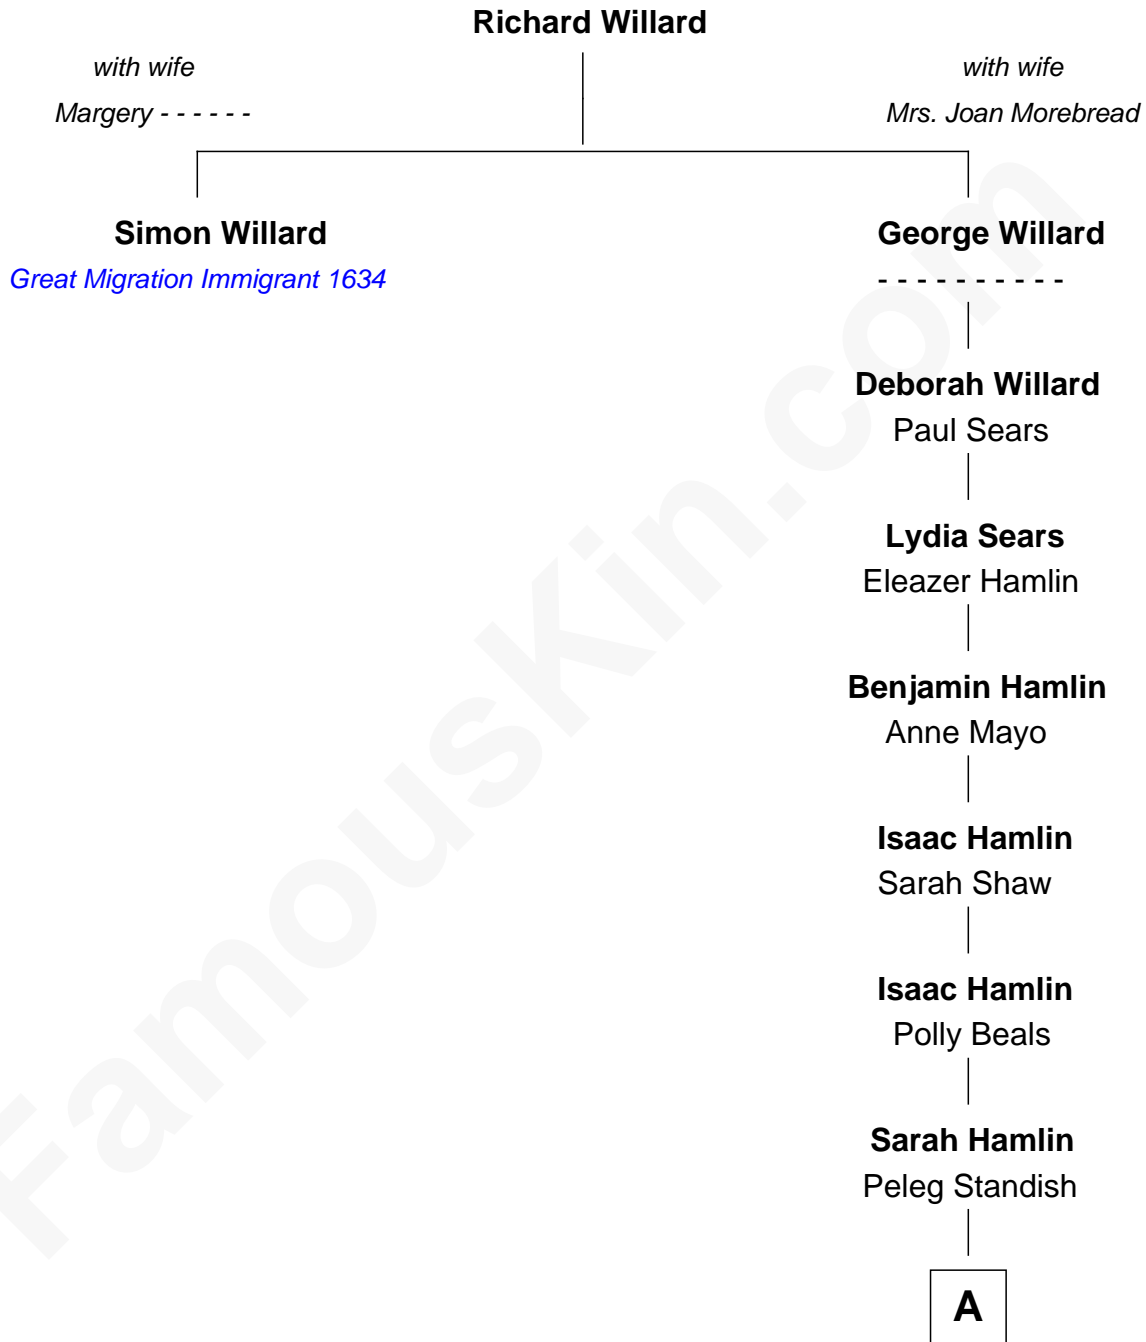

FamousKin.com Relationship Chart of

Simon Willard

(c1605 - 1678) *Great Migration Immigrant 1634*

10th great-granduncle of

Dan Quayle

44th U.S. Vice-President

A

|
Sally Standish

Martha Corinne Pulliam

|
Dan Quayle

44th U.S. Vice-President