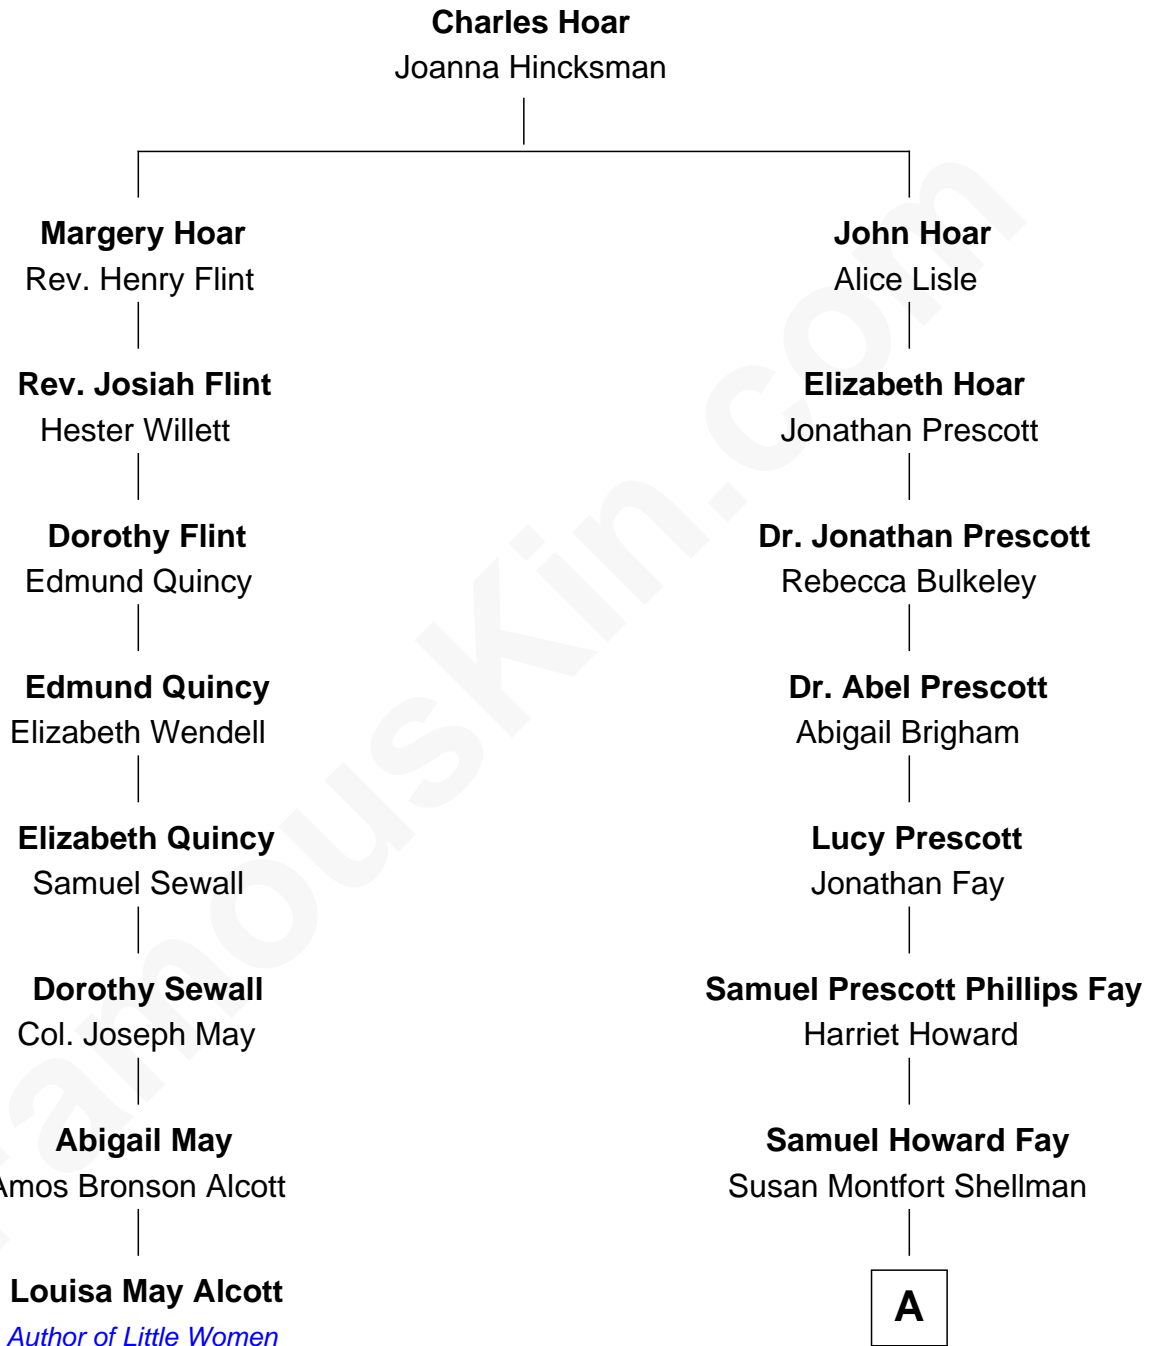

FamousKin.com Relationship Chart of

Louisa May Alcott
Author of Little Women

7th cousin 4 times removed of

Jonathan Bush
Co-founder and CEO of athenahealth

A

Harriet Eleanor Fay
Rev. James Smith Bush

Samuel Prescott Bush
Flora Sheldon

Prescott Sheldon Bush
Dorothy Wear Walker

Jonathan James Bush
Josephine Colwell Bradley

Jonathan Bush
Co-founder and CEO of athenahealth

FamousKin.com