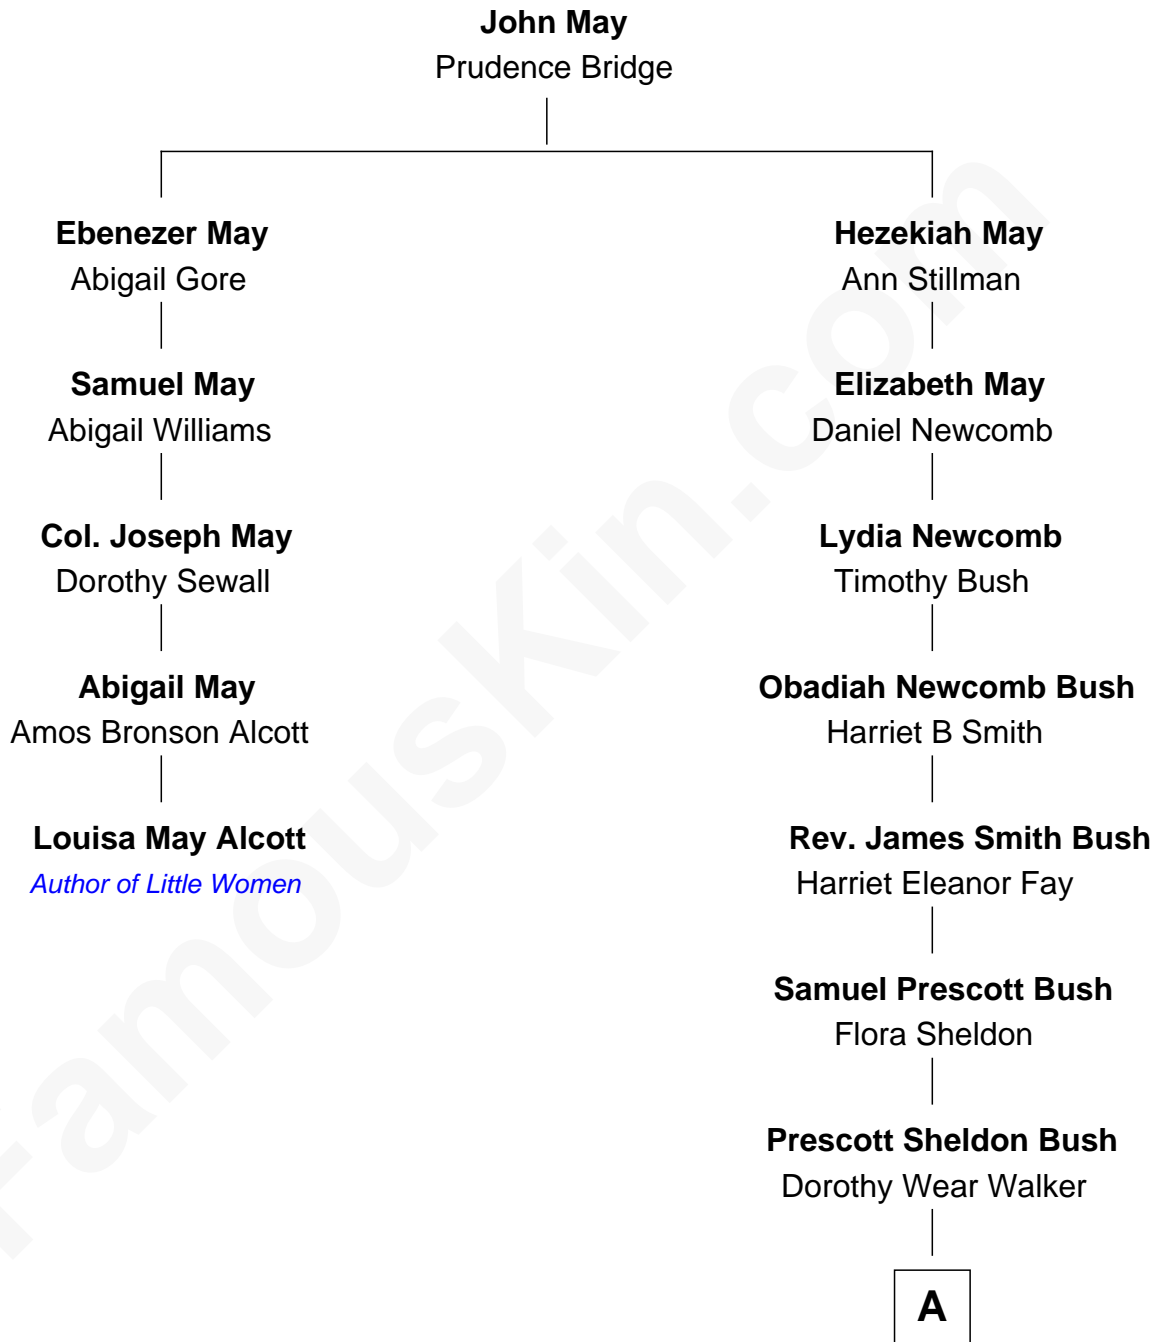

# FamousKin.com Relationship Chart of

**Louisa May Alcott**  
*Author of Little Women*

4th cousin 4 times removed of

**Jonathan Bush**  
*Co-founder and CEO of athenahealth*

A

Jonathan James Bush  
Josephine Colwell Bradley

Jonathan Bush  
*Co-founder and CEO of athenahealth*

FamousKin.com