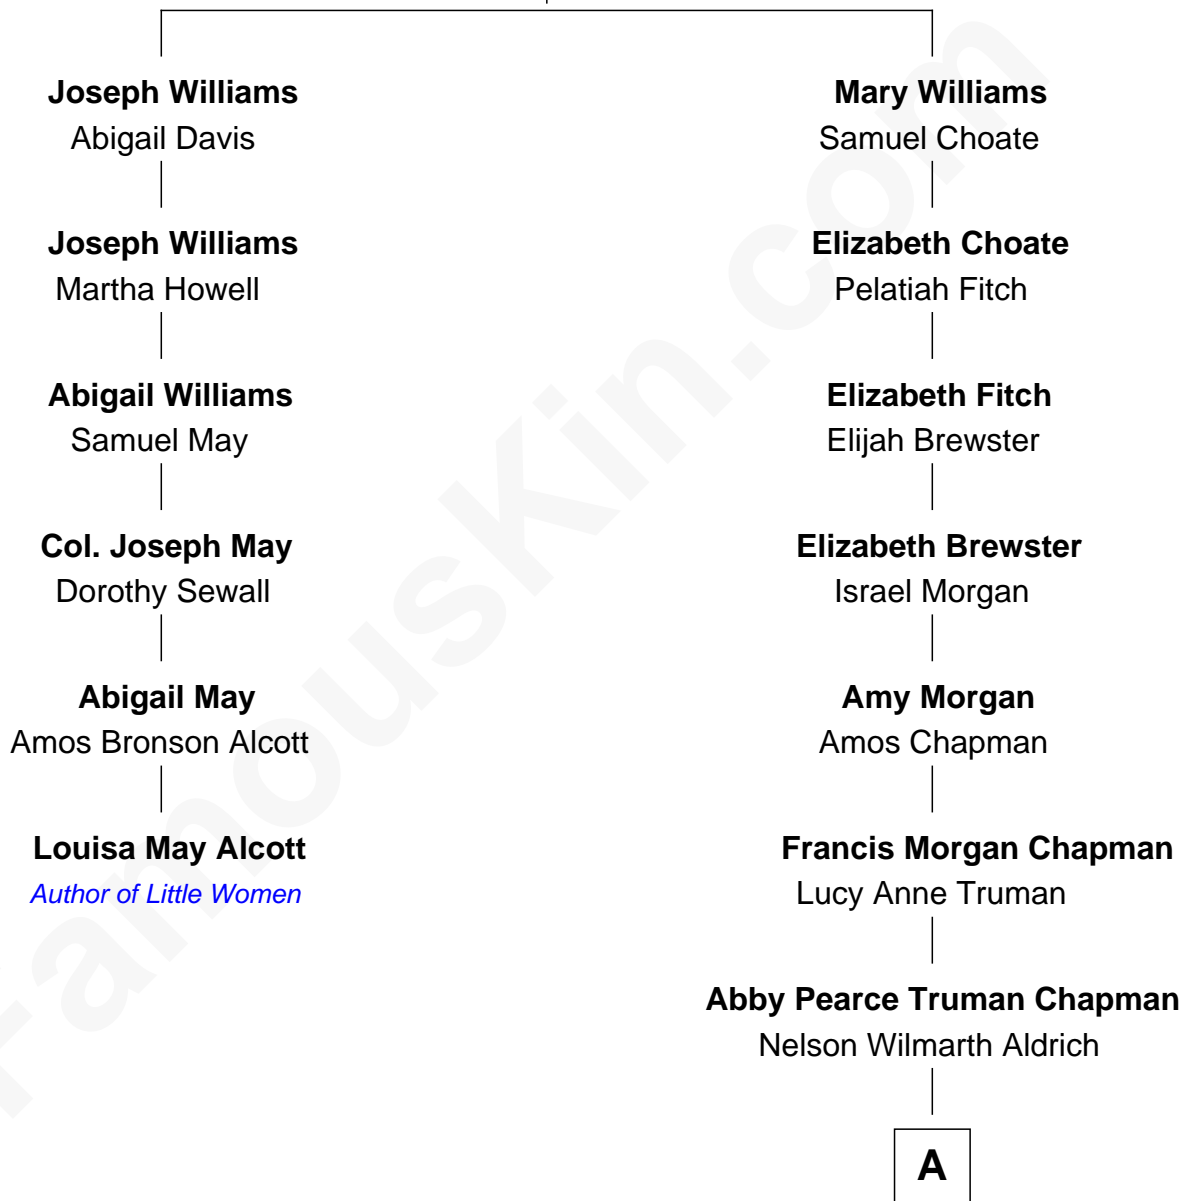

# FamousKin.com Relationship Chart of

**Louisa May Alcott**  
*Author of Little Women*

5th cousin 3 times removed of

**Nelson Rockefeller**  
*41st U.S. Vice-President*

**Stephen Williams**  
Sarah Wise

**A**

**Abby Greene Aldrich**  
John Davison Rockefeller

**Nelson Rockefeller**  
*41st U.S. Vice-President*

FamousKin.com