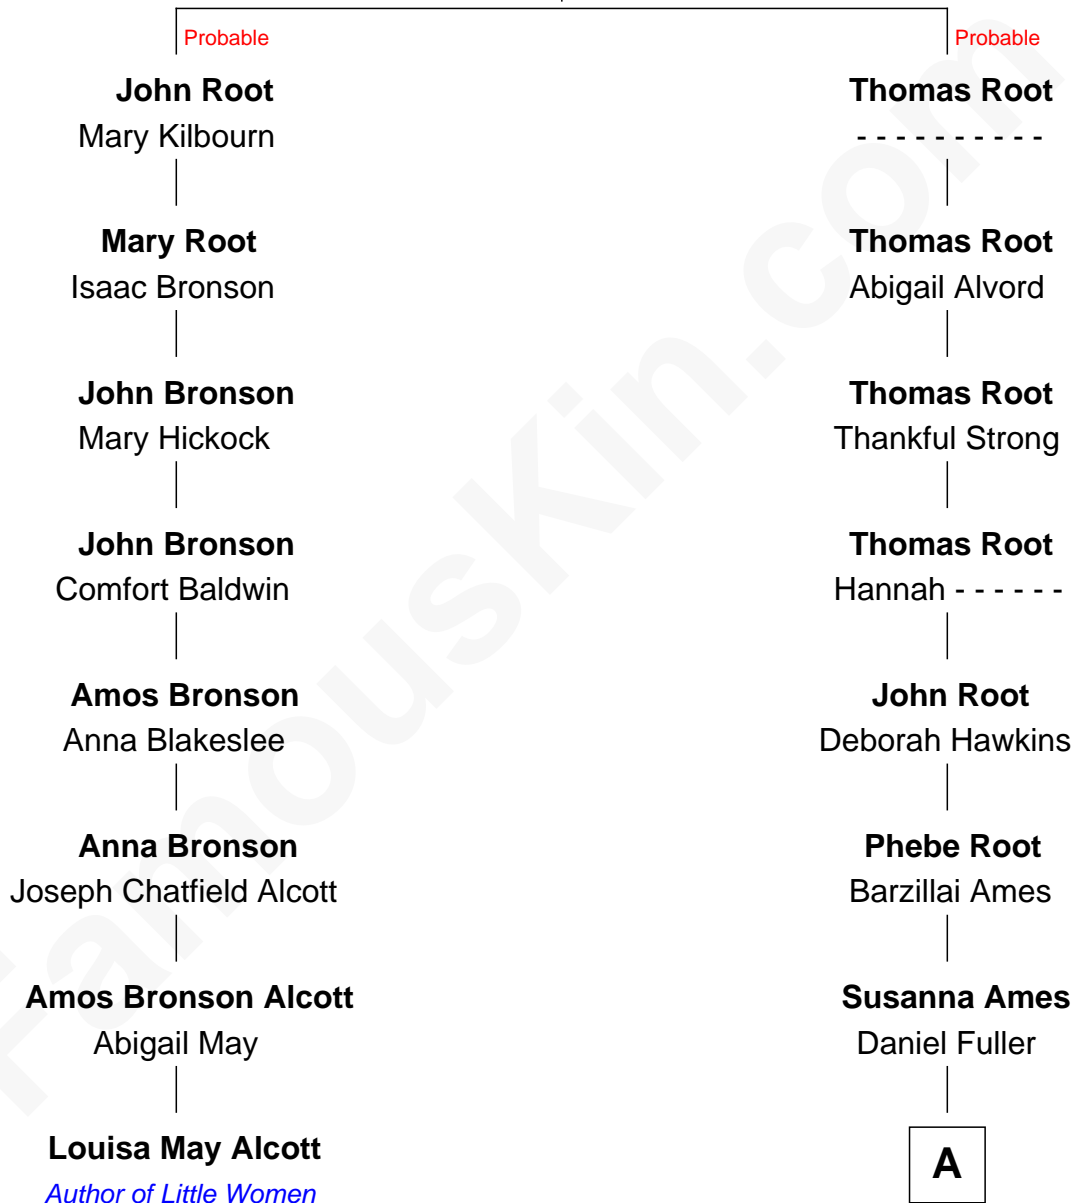

FamousKin.com Relationship Chart of

Louisa May Alcott
Author of Little Women

7th cousin 4 times removed of

Rob Schneider

Comedian, TV and Movie Actor

John Root
Mary Russell

A

—
Lafayette Fuller

Harriet Keel

—
Ada Fuller

Oscar W. Monroe

—
Ulysses Stanley Monroe

Victoria Estacio

—
Pilar M. Monroe

Marvin Schneider

—
Rob Schneider