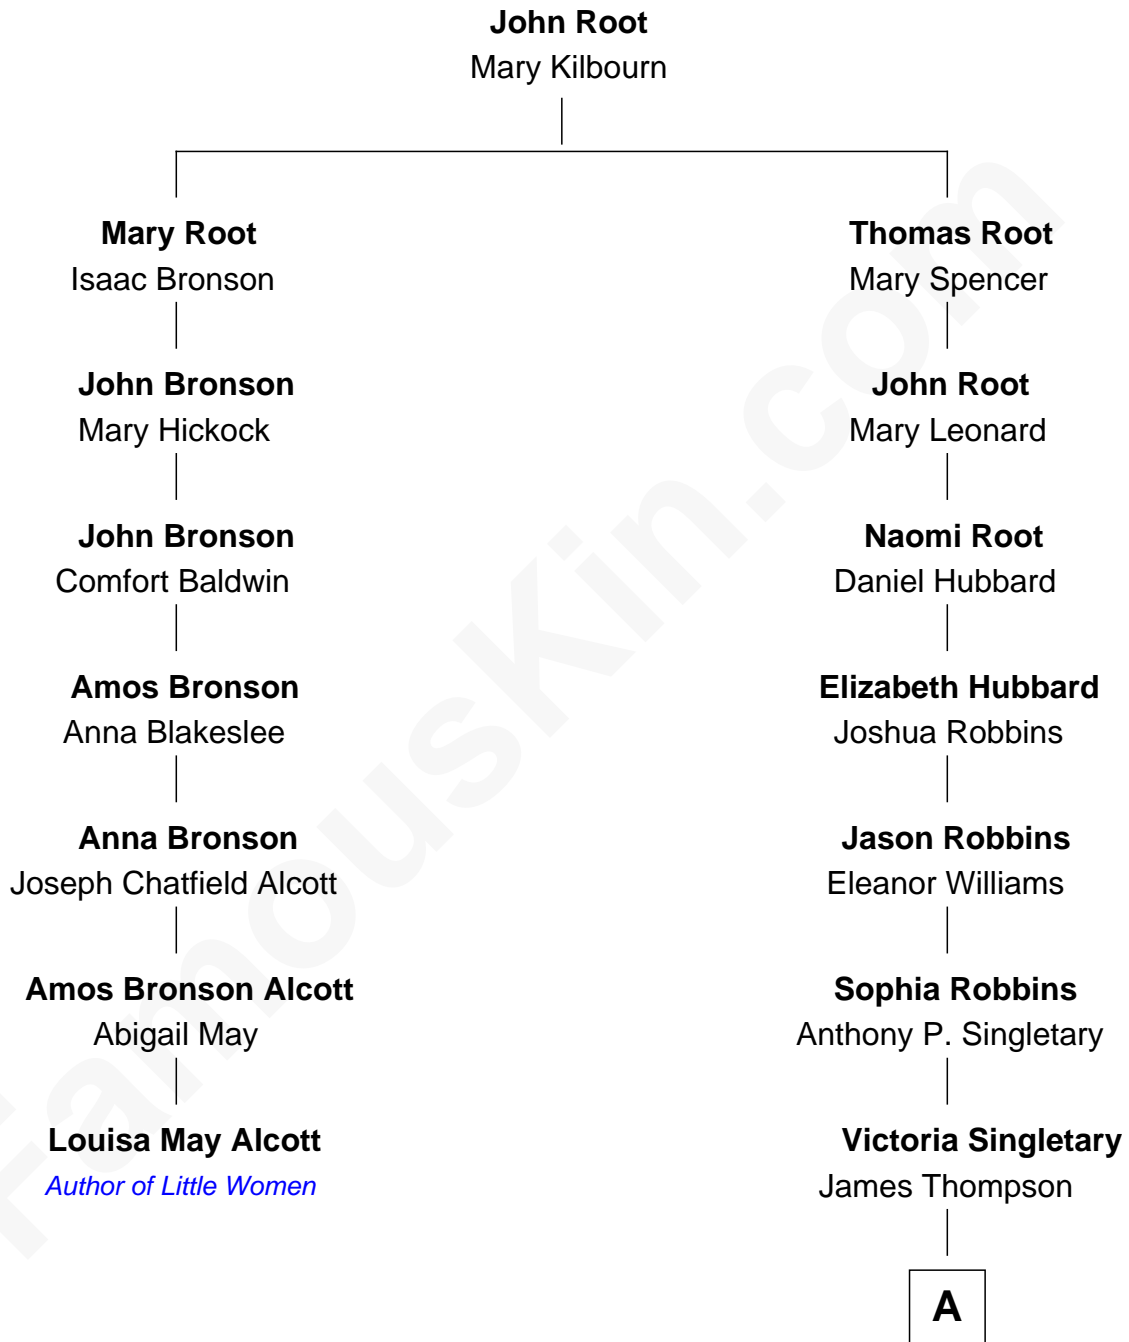

# FamousKin.com Relationship Chart of

**Louisa May Alcott**  
*Author of Little Women*

6th cousin 4 times removed of

**John Hinckley, Jr.**  
*Shot President Ronald Reagan*

**A**

—  
**Clyde Singletary Thompson**

Hattie Jackson

—  
**Ardis Thompson**

Harvey Lawrence Moore

—  
**Jo Ann Moore**

John Warnock Hinckley

—  
**John Hinckley, Jr.**

*Shot President Ronald Reagan*

FamousKin.com