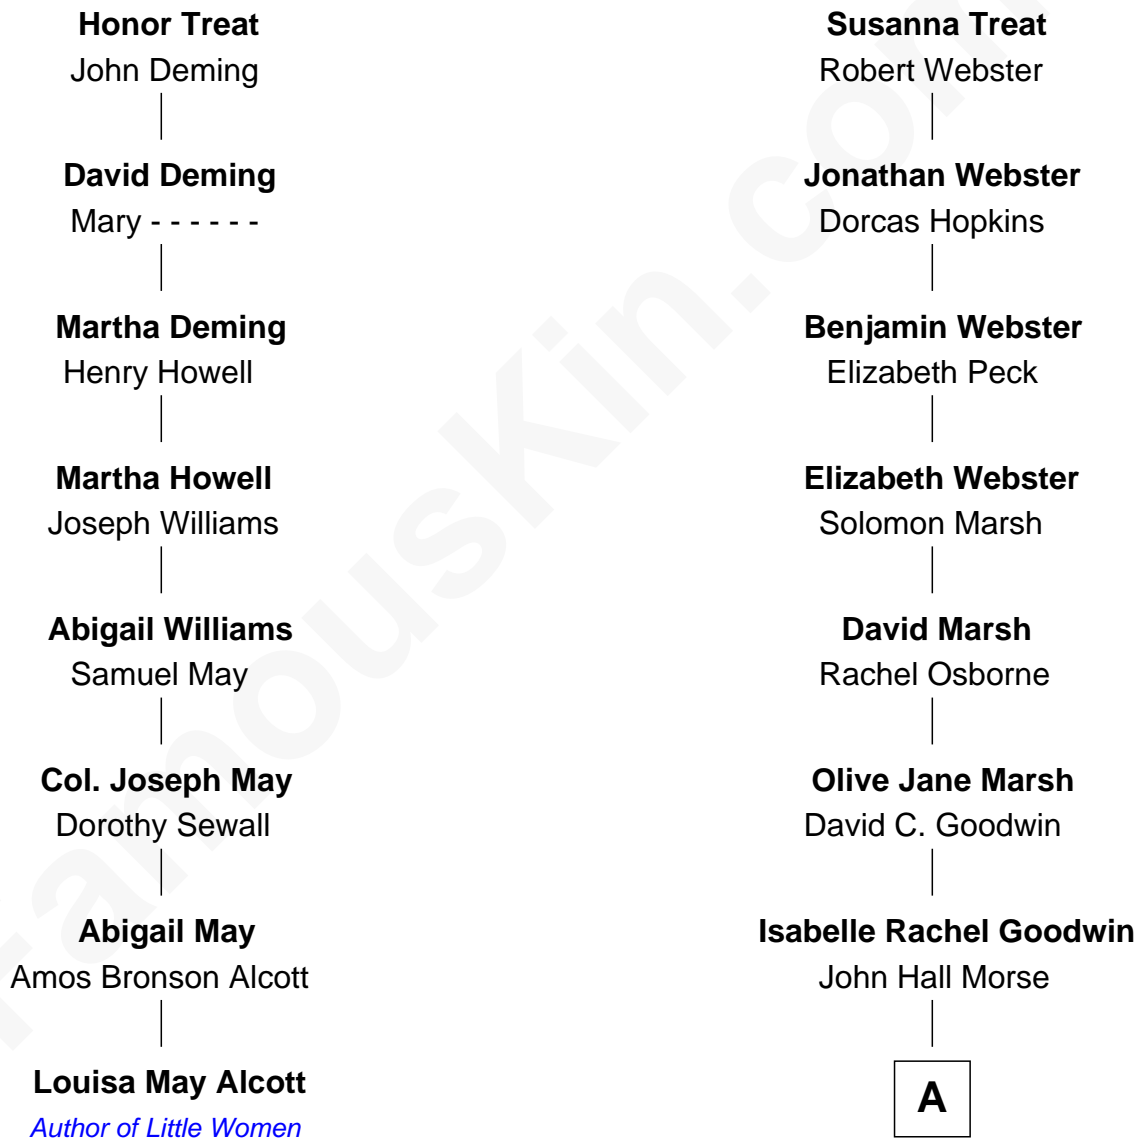

FamousKin.com Relationship Chart of

Louisa May Alcott
Author of Little Women

7th cousin 4 times removed of

Joe Keery
TV and Movie Actor

Richard Treat
Alice Gaylord

A

—
Anna Lucretia Morse

Paul Haney

—
John Thomas Haney

Virginia Mae Holmes

—
Susan Rae Haney

Robert McClellan Barger

—
Nina Rae Barger

David Grover Keery

—
Joe Keery

TV and Movie Actor