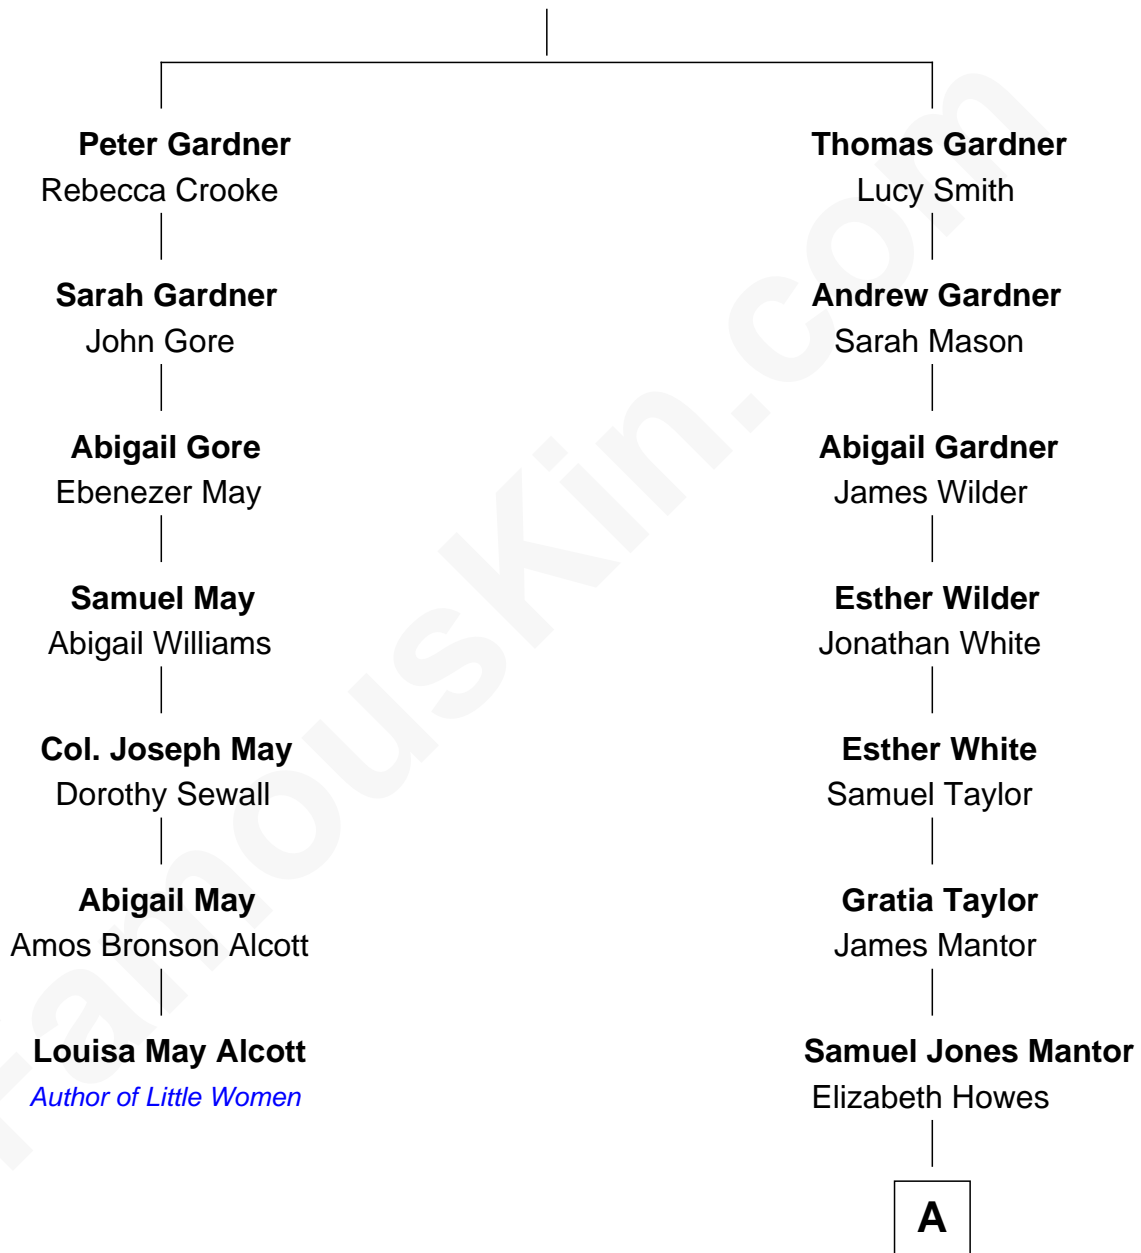

FamousKin.com Relationship Chart of

Louisa May Alcott
Author of Little Women

6th cousin 6 times removed of

Kim Kardashian
TV Personality

Thomas Gardner

A

|
Sarah Elizabeth Mantor

Reuben A. Houghton

|
Otis Sewall Houghton

Lula Laura Barnard

|
True Otis Houghton

Mary Lee Pickens

|
Robert True Houghton

Mary Gordon Campbell

|
Kristen Mary Houghton

Robert George Kardashian