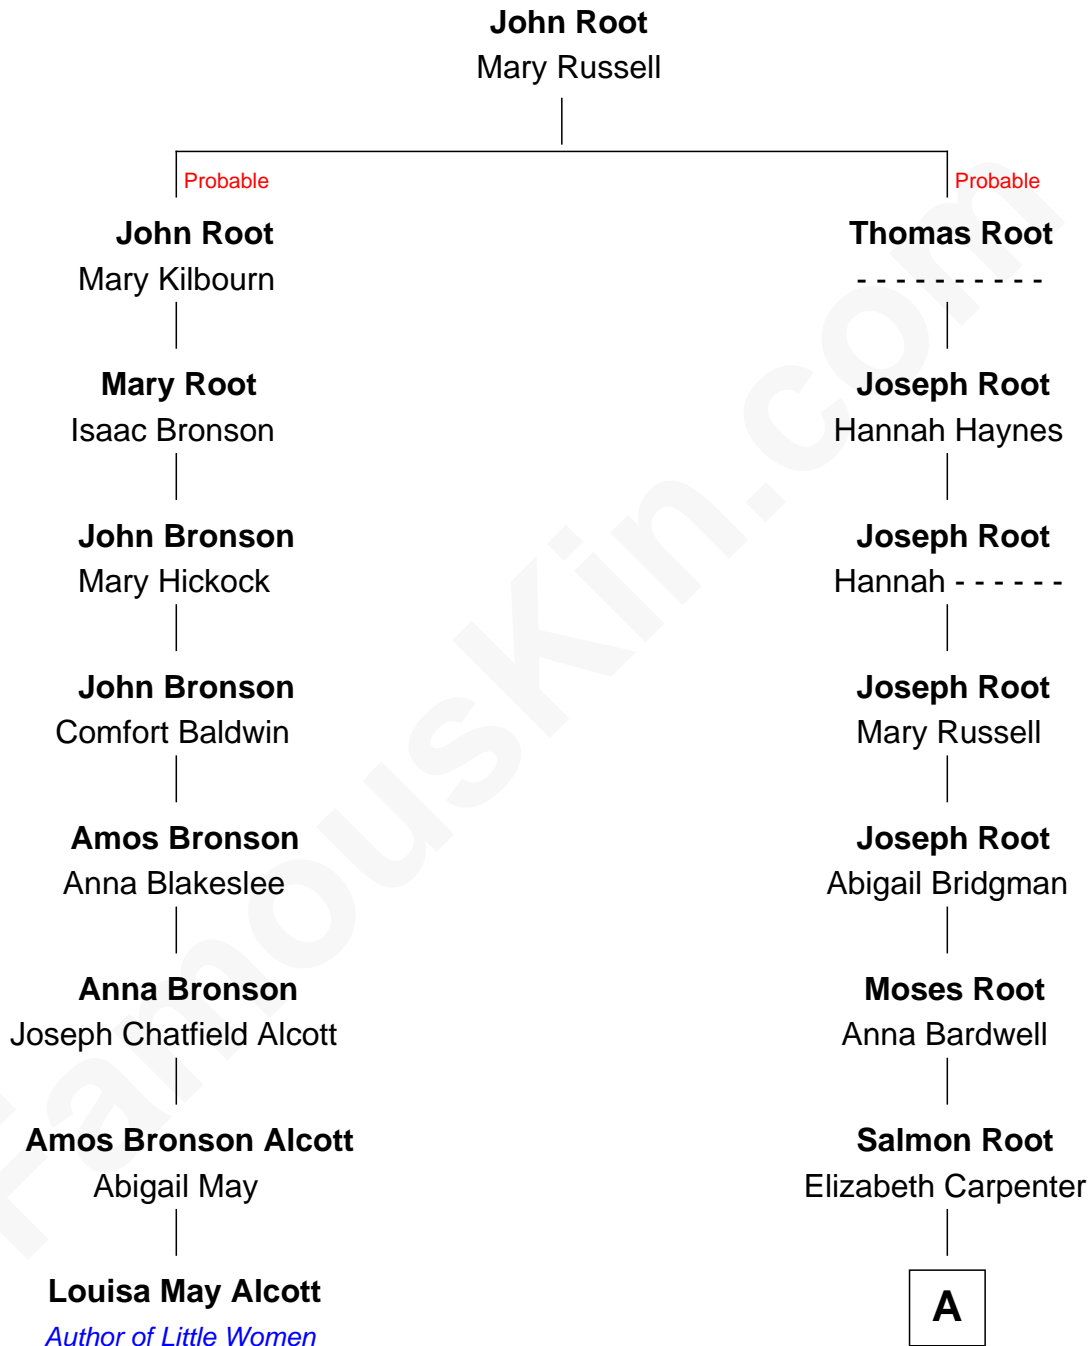

FamousKin.com Relationship Chart of

Louisa May Alcott
Author of Little Women

7th cousin 1 time removed of

John Wellborn Root

1893 Chicago Columbian Exposition Architect

A

|
Sidney Root

Mary H. Clark

|
John Wellborn Root

Columbian Exposition Architect

FamousKin.com