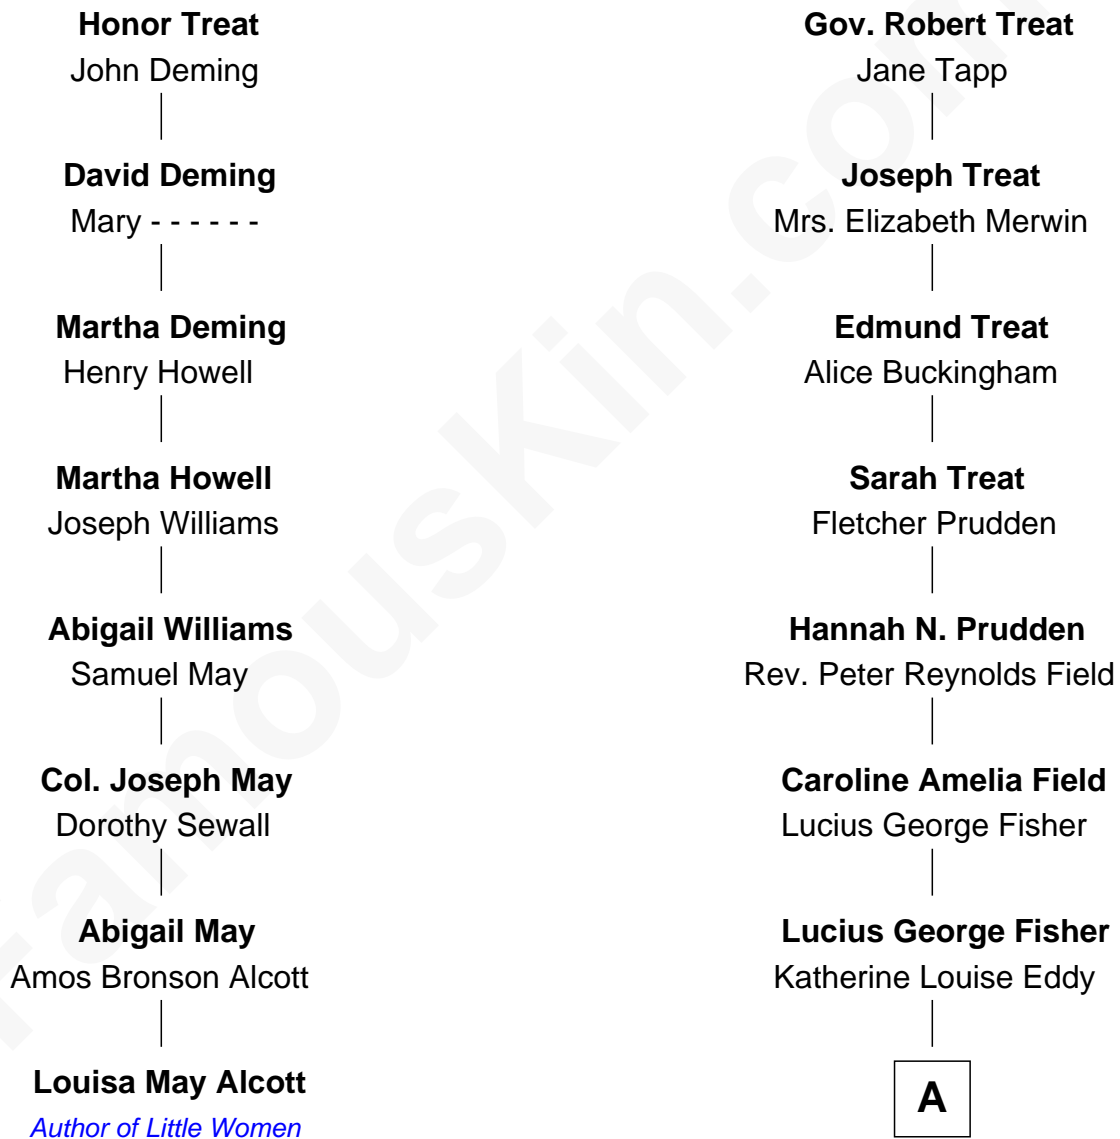

FamousKin.com Relationship Chart of

Louisa May Alcott
Author of Little Women

7th cousin 3 times removed of

Jodie Foster
Movie Actress

Richard Treat
Alice Gaylord

A

Alice Eddy Fisher
Alexis Caldwell Foster

Lucius Fisher Foster
Constance Marie Robertson

Lucius Fisher Foster
Evelyn Della Almond

Jodie Foster
Movie Actress