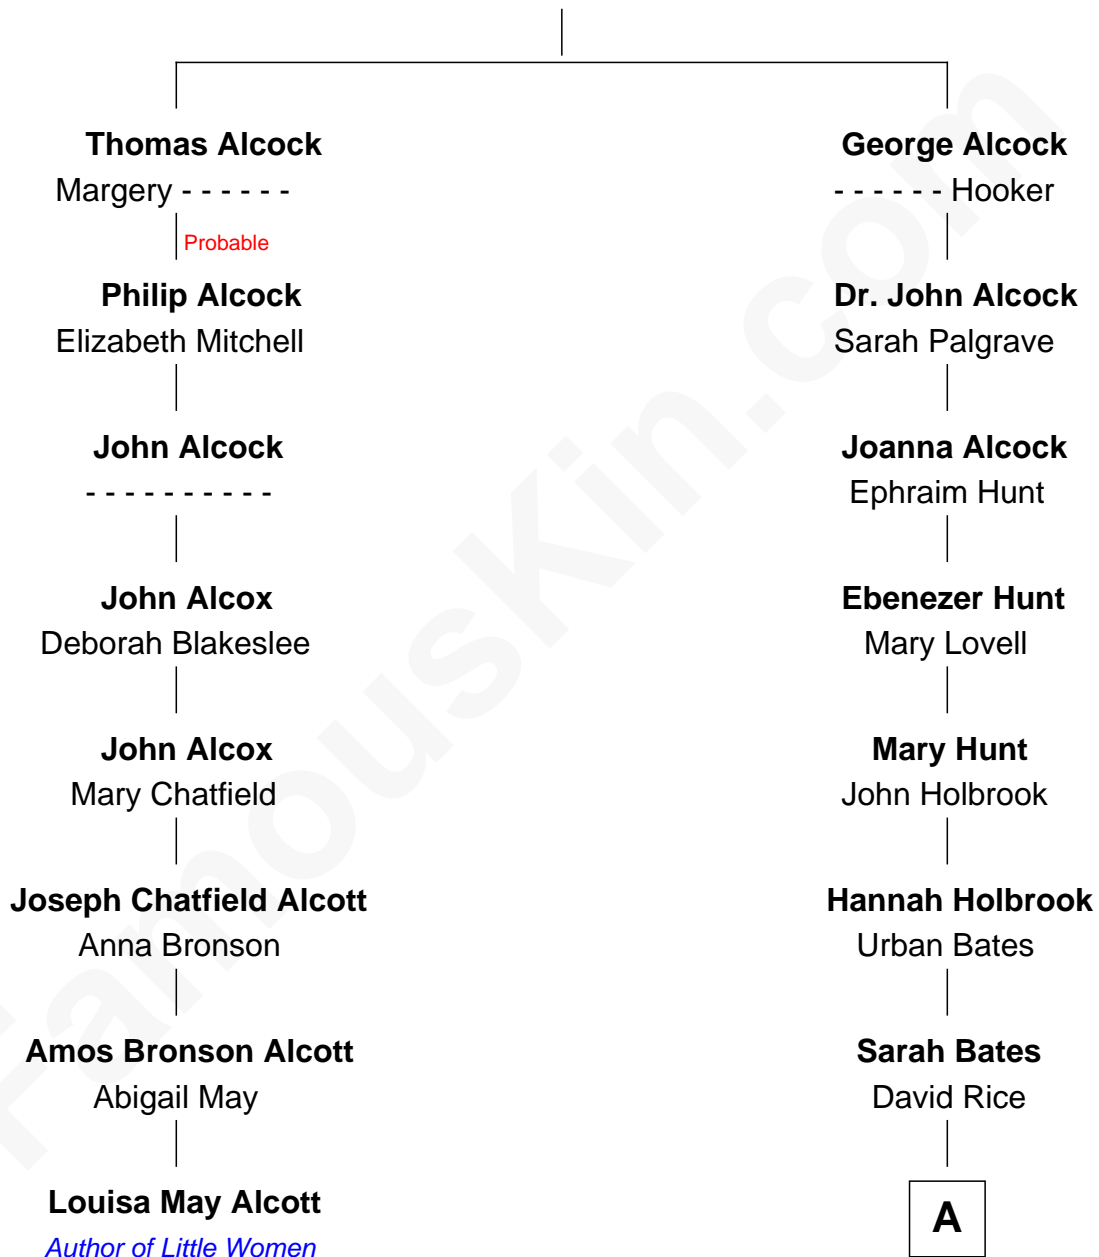

FamousKin.com Relationship Chart of

Louisa May Alcott
Author of Little Women

7th cousin 1 time removed of

William Marsh Rice
Founder of Rice University

----- Alcock

A

—
David Rice

Patty Hall

—
William Marsh Rice

Founder of Rice University

FamousKin.com