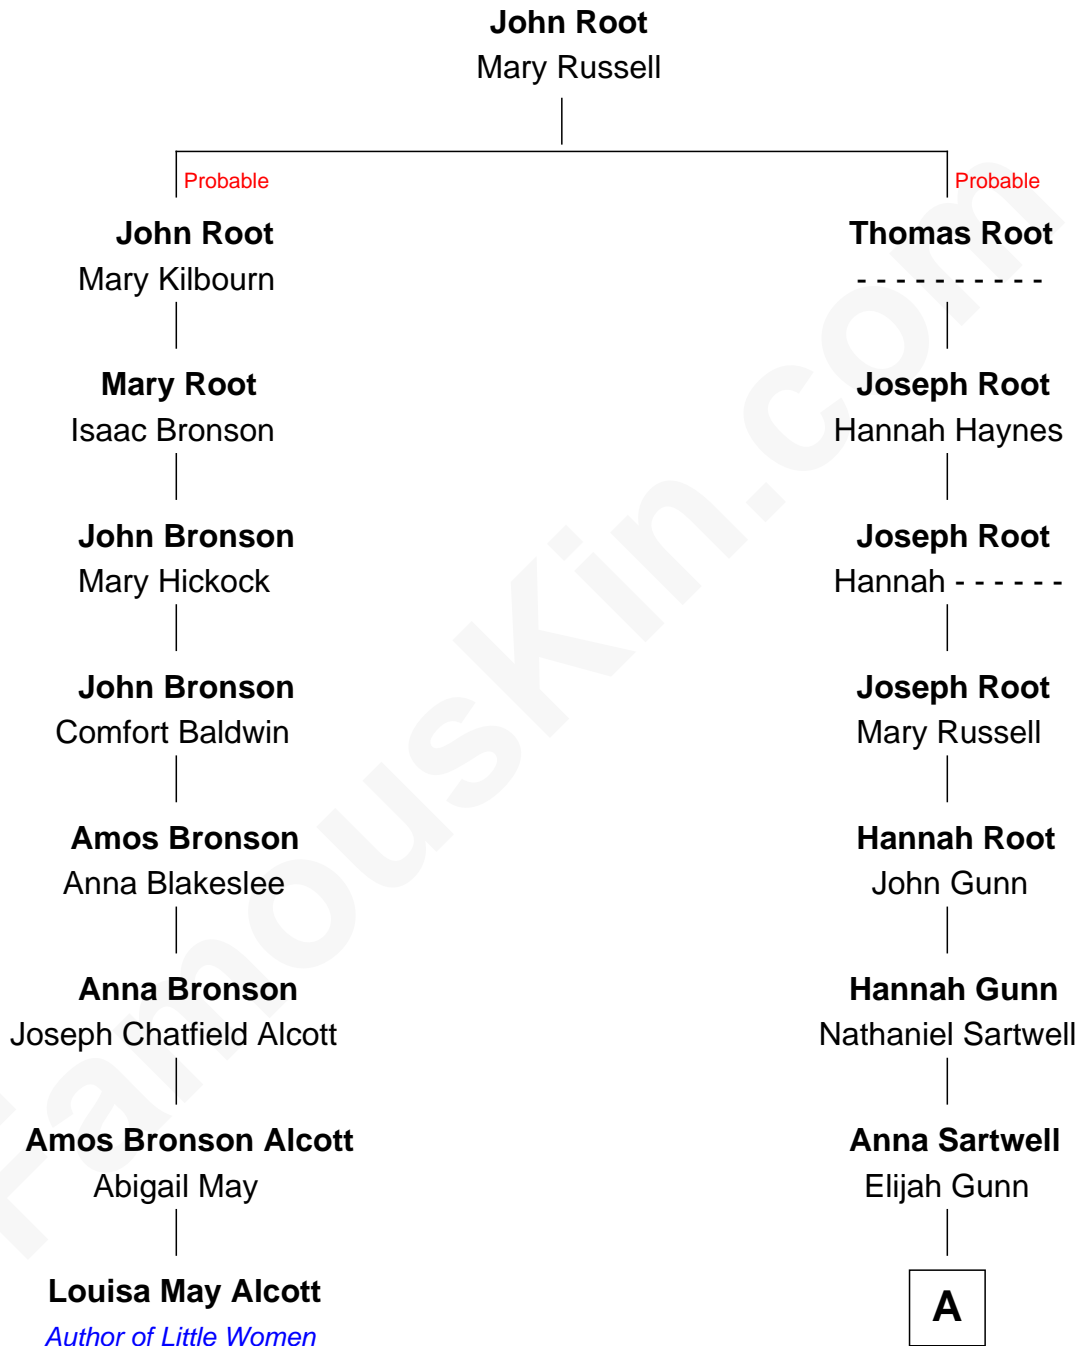

FamousKin.com Relationship Chart of

Louisa May Alcott
Author of Little Women

7th cousin 6 times removed of

Anna Gunn

TV and Movie Actress

A

Horace Gunn

Anna Pritchard

Lucian Gunn

Charlotte O. Smith

Charles Henry Gunn

Elizabeth Ann Whitlock

Earl Leland Gunn

Rose C. Clemens

Clemens Earl Gunn

Ida McKinley Day