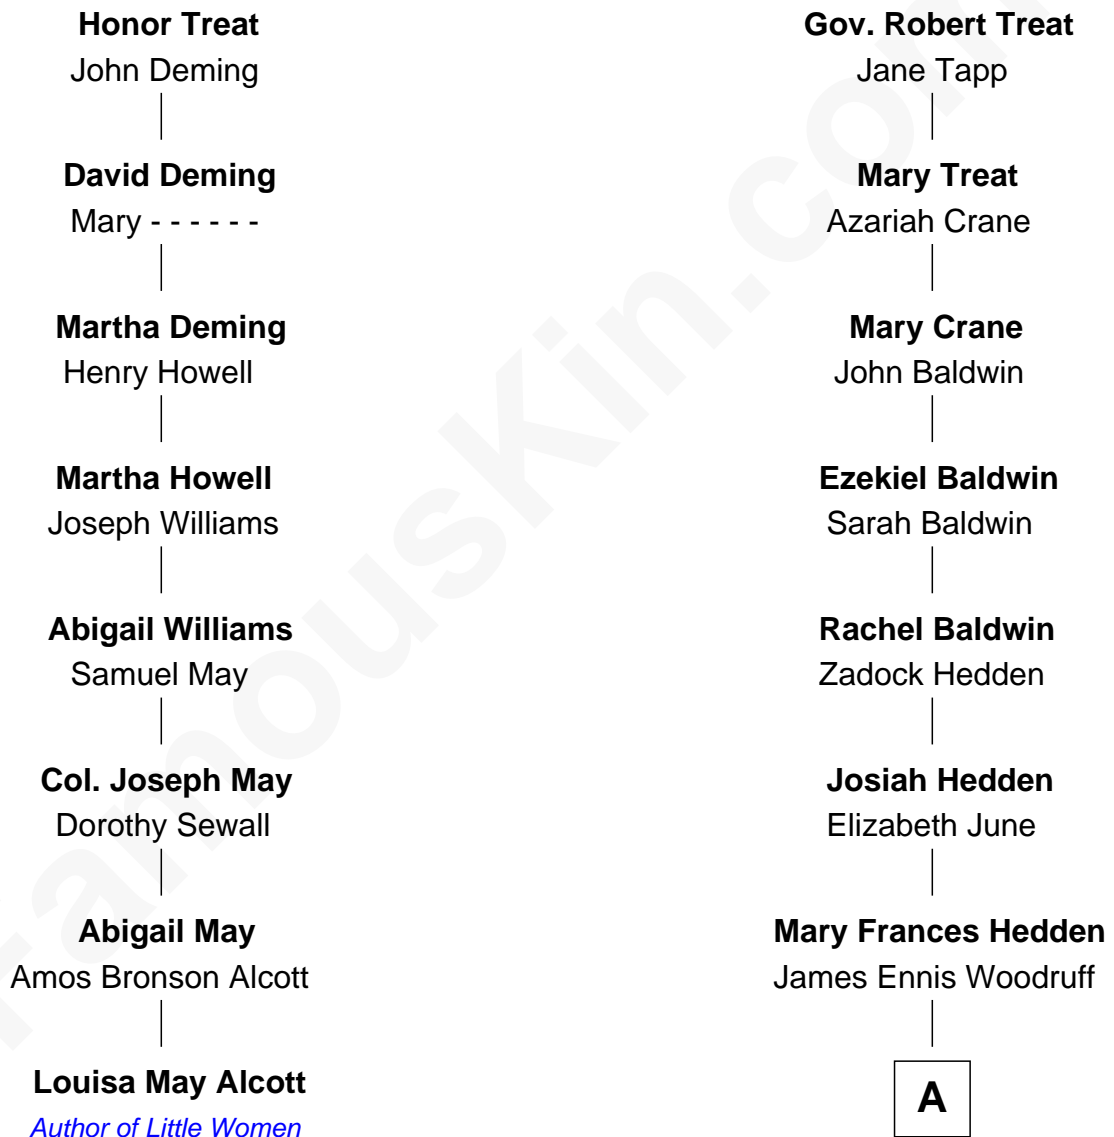

# FamousKin.com Relationship Chart of

**Louisa May Alcott**  
*Author of Little Women*

7th cousin 5 times removed of

**Alexandra Breckenridge**  
*TV and Movie Actress*

**Richard Treat**  
Alice Gaylord

**A**

—  
**Sophia Earle Woodruff**

Charles Hadden Sharpe

—  
**William Wickham Sharpe**

Carrie Ida Gamble

—  
**Sophie Earle Sharpe**

Col. Leland Davis Breckenridge

—  
**Leland Davis Breckenridge**

Patricia Ruth Hetherington

—  
**Nan Hetherington Breckenridge**

-----

—  
**Alexandra Breckenridge**

*TV and Movie Actress*