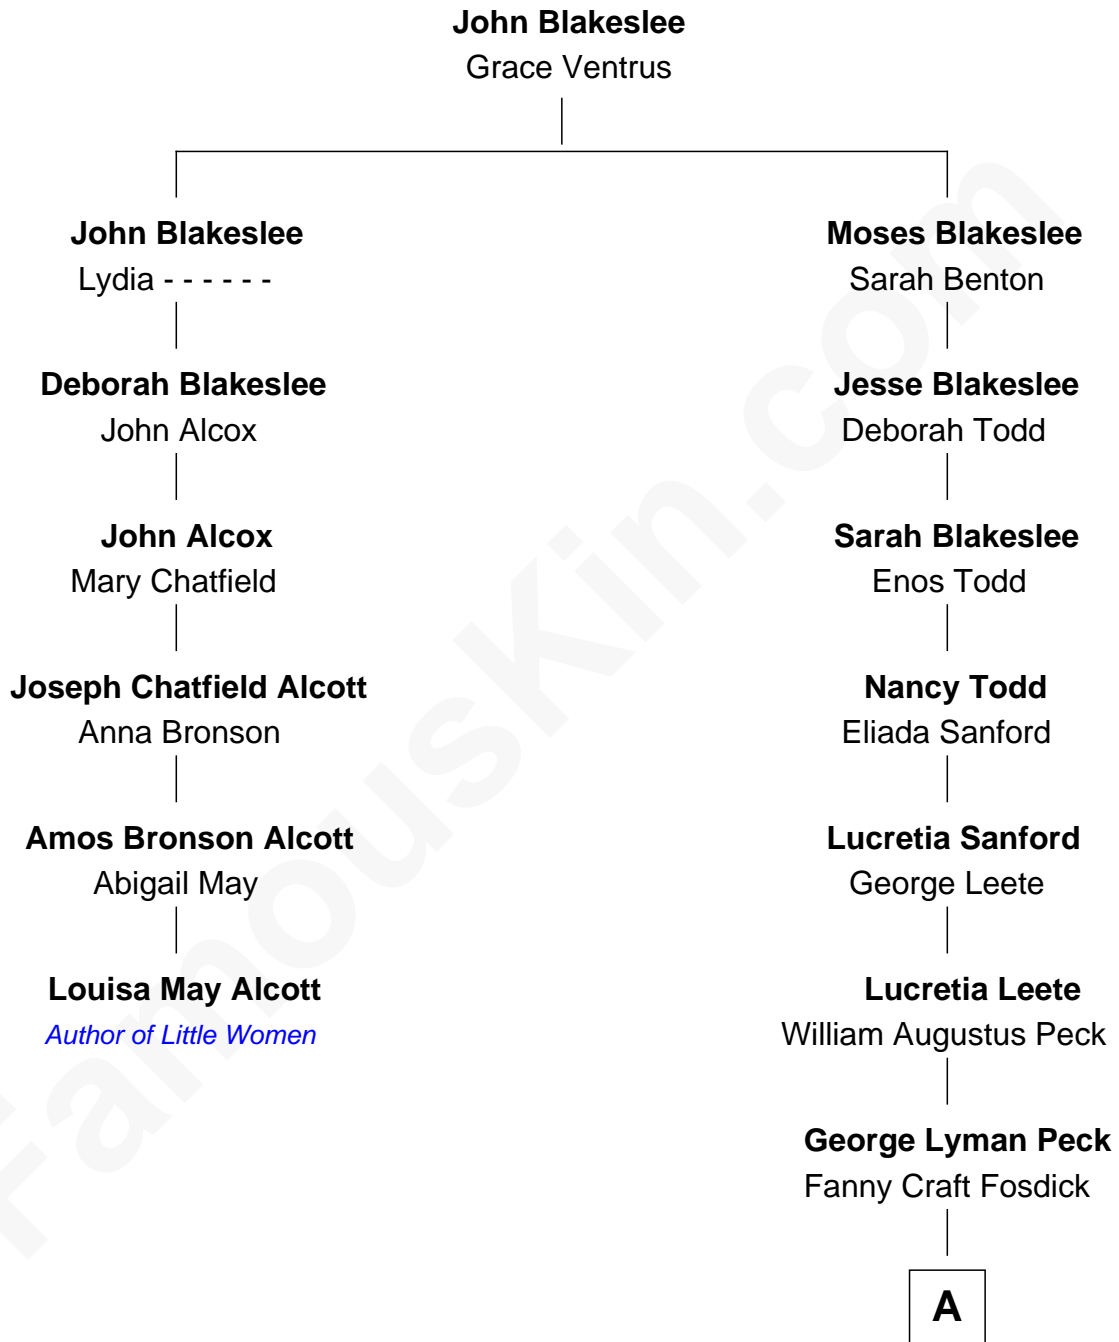

FamousKin.com Relationship Chart of

Louisa May Alcott
Author of Little Women

5th cousin 5 times removed of

Mizuo Peck

TV and Movie Actress

A

George Leete Peck
Katharine May Tolles

Laurence Tolles Peck
Barbara Field

George Leete Peck
Sanae Mizusawa

Mizuo Peck
TV and Movie Actress