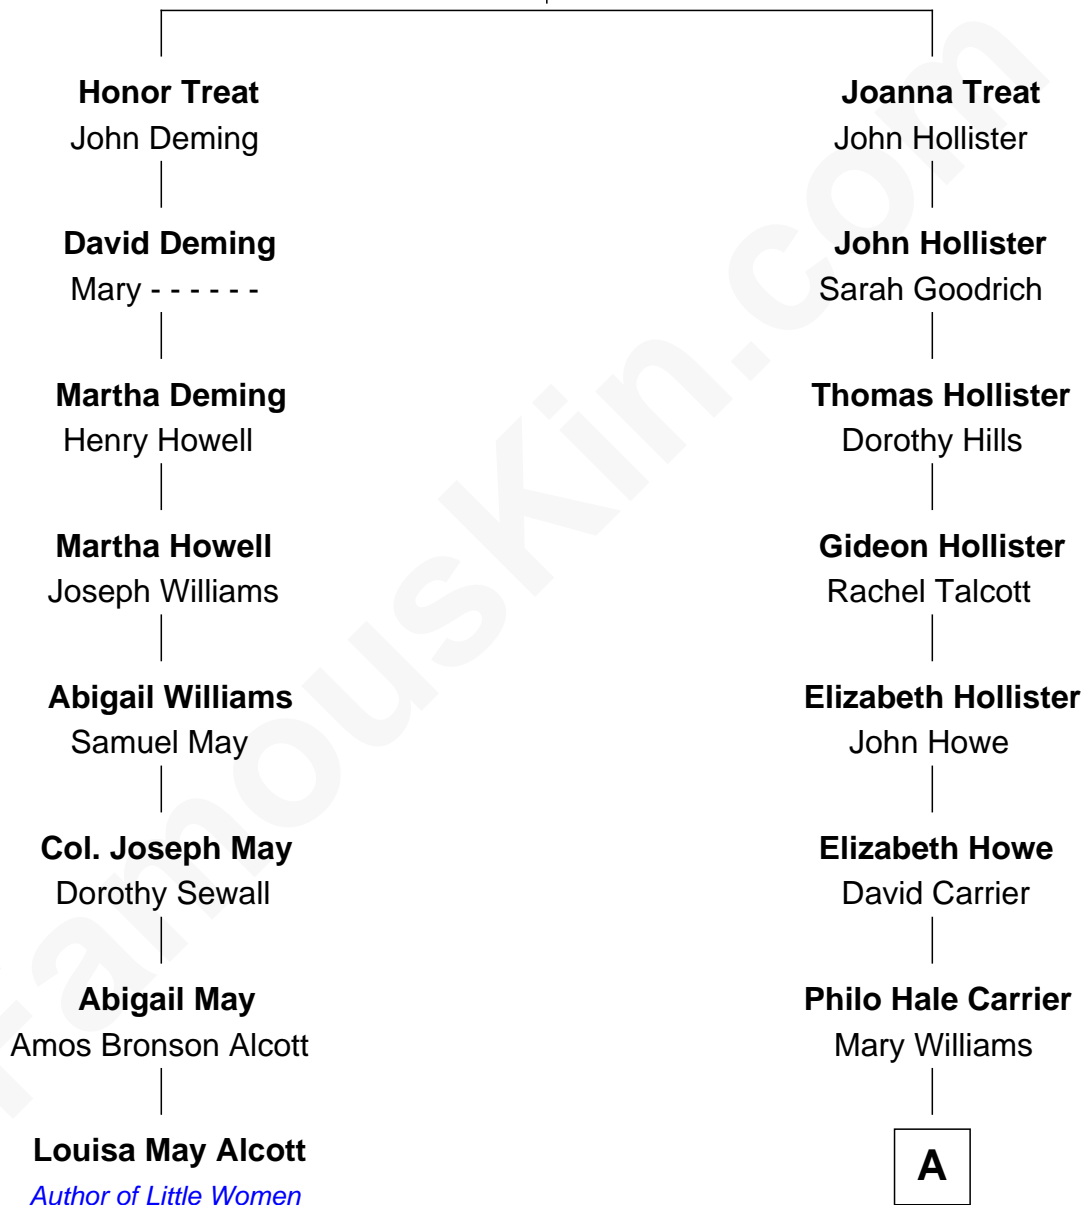

# FamousKin.com Relationship Chart of

**Louisa May Alcott**  
*Author of Little Women*

7th cousin 1 time removed of

**Willis Carrier**  
*Inventor of Air Conditioning*

**Richard Treat**  
Alice Gaylord

**A**