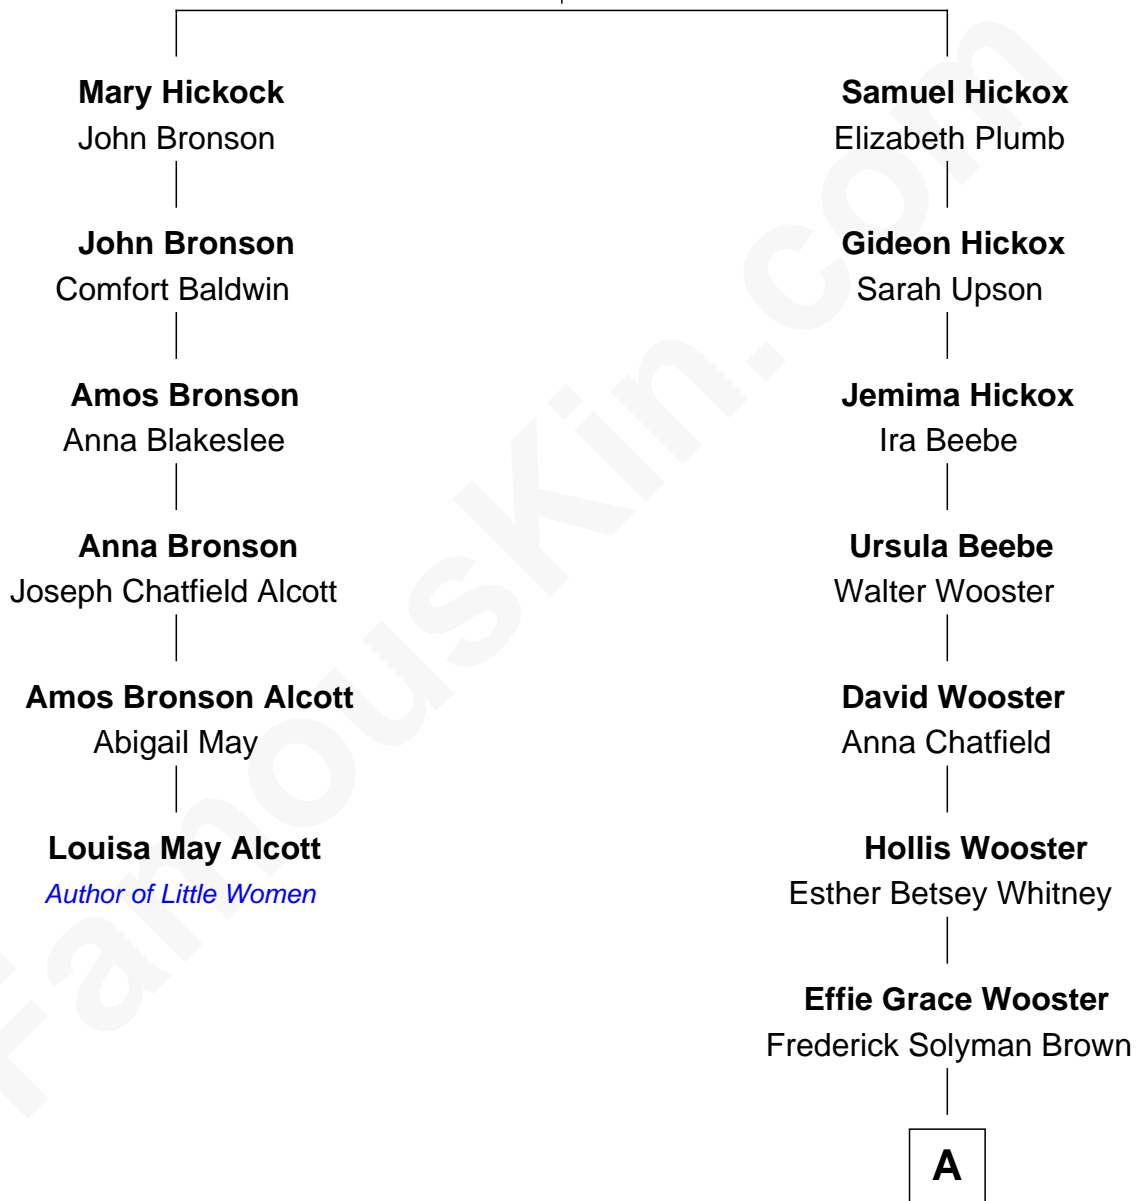

# FamousKin.com Relationship Chart of

**Louisa May Alcott**  
*Author of Little Women*

5th cousin 4 times removed of

**Felicity Huffman**  
*TV & Movie Actress*

**Samuel Hickcock**  
Hannah Upson

**A**

**Grace Brown**

Frank H. Maher

**Roger Tallman Maher**

Grace Valle Ewing

**Felicity Huffman**

*TV & Movie Actress*

FamousKin.com