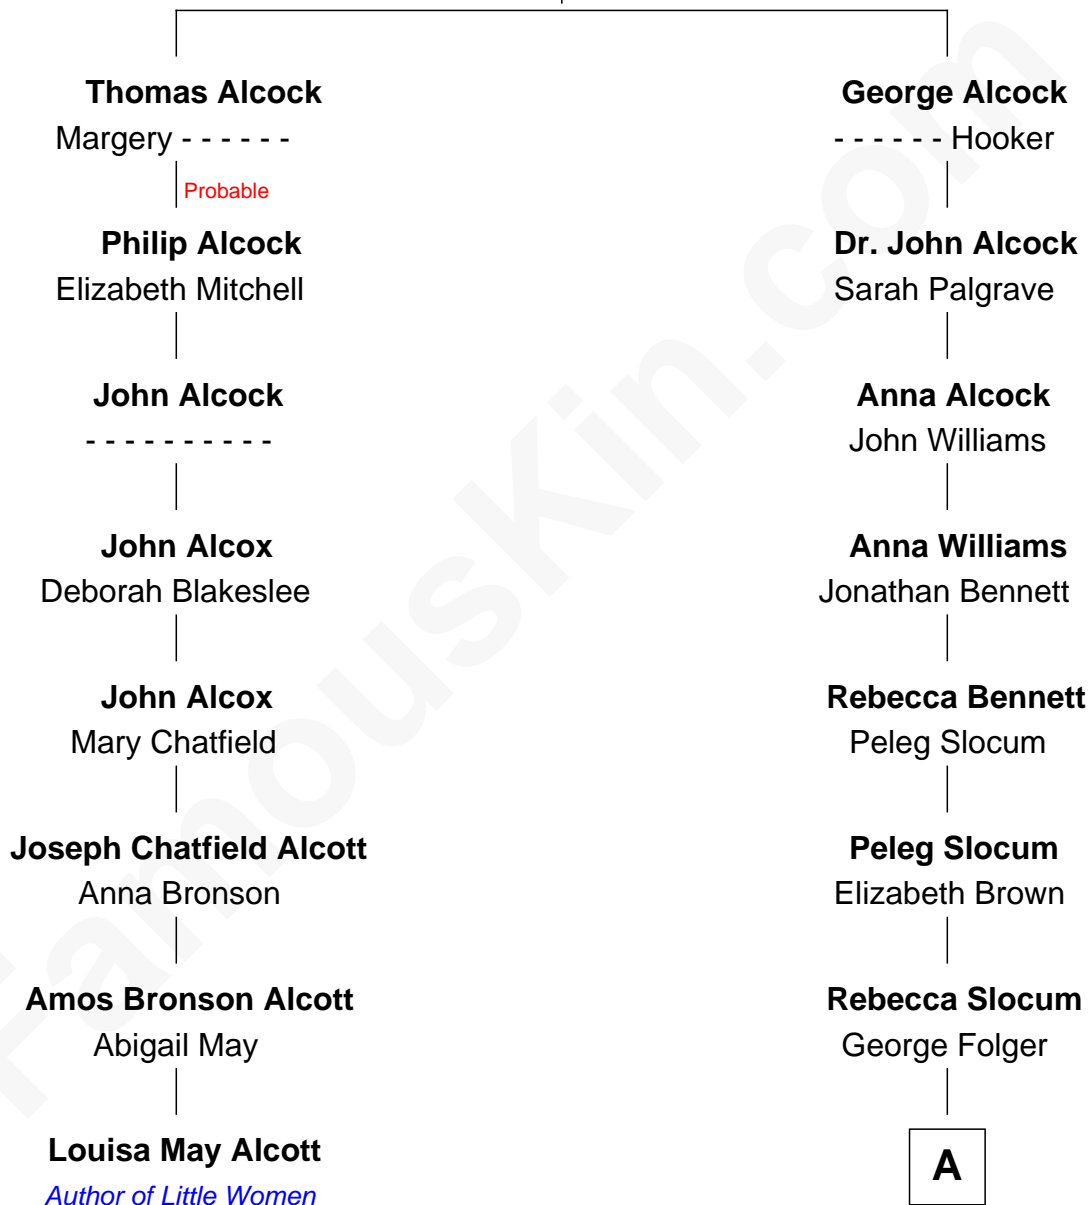

FamousKin.com Relationship Chart of

Louisa May Alcott
Author of Little Women

7th cousin 2 times removed of

Henry Clay Folger

Founder of Folger Shakespeare Library and Chairman of Standard Oil

----- Alcock

A

Samuel Brown Folger

Nancy F. Hiller

Henry Clay Folger

Eliza Jane Clark

Henry Clay Folger

Chairman of Standard Oil

FamousKin.com