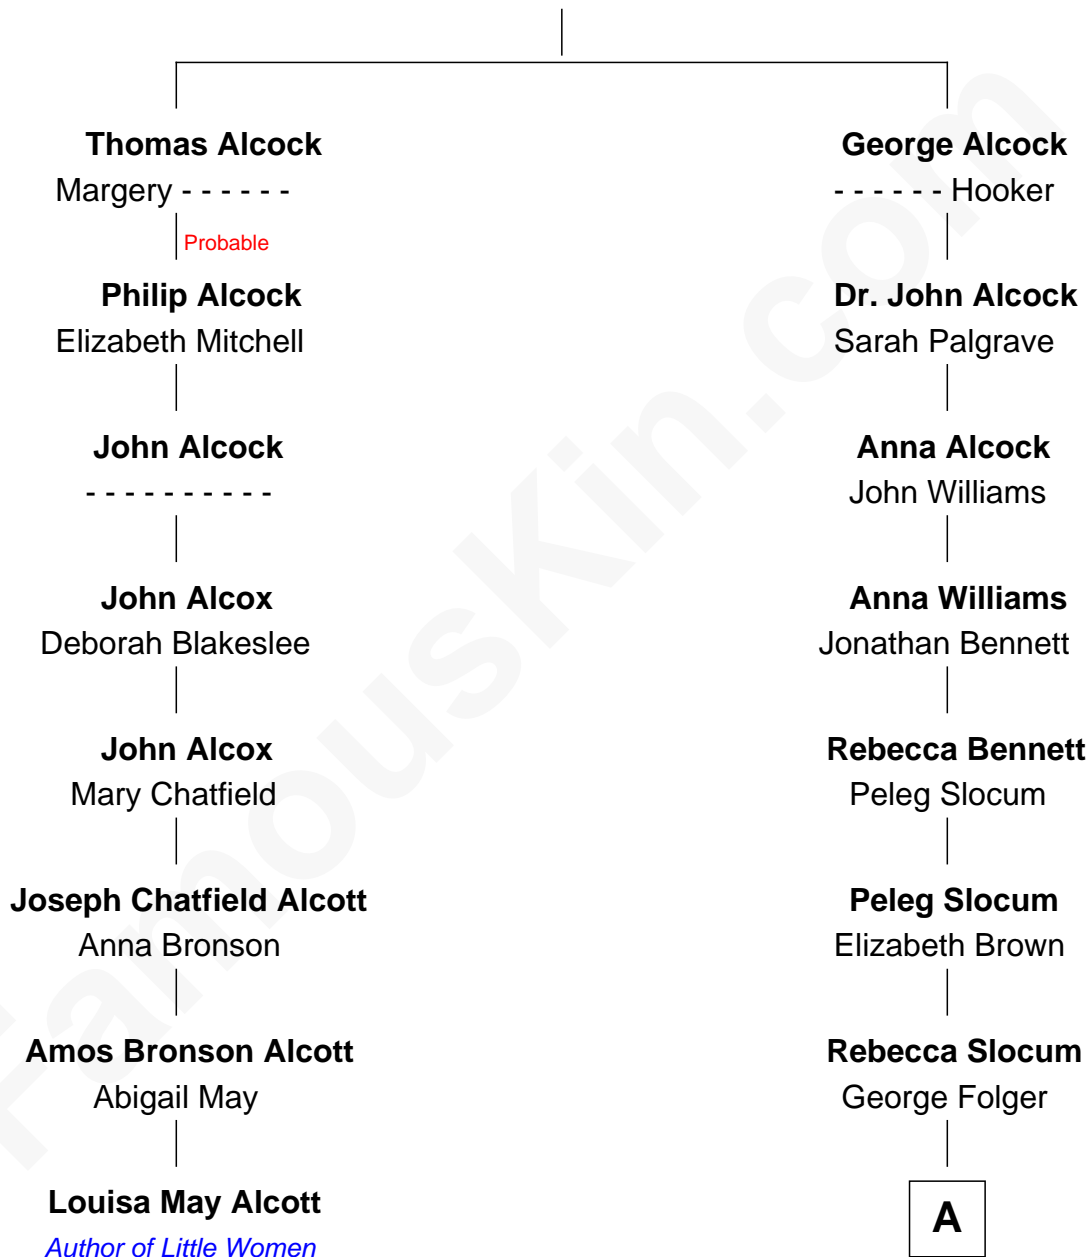

FamousKin.com Relationship Chart of

Louisa May Alcott
Author of Little Women

7th cousin 1 time removed of

J. A. Folger
Founder of Folger Coffee Company

----- Alcock

A

Samuel Brown Folger

Nancy F. Hiller