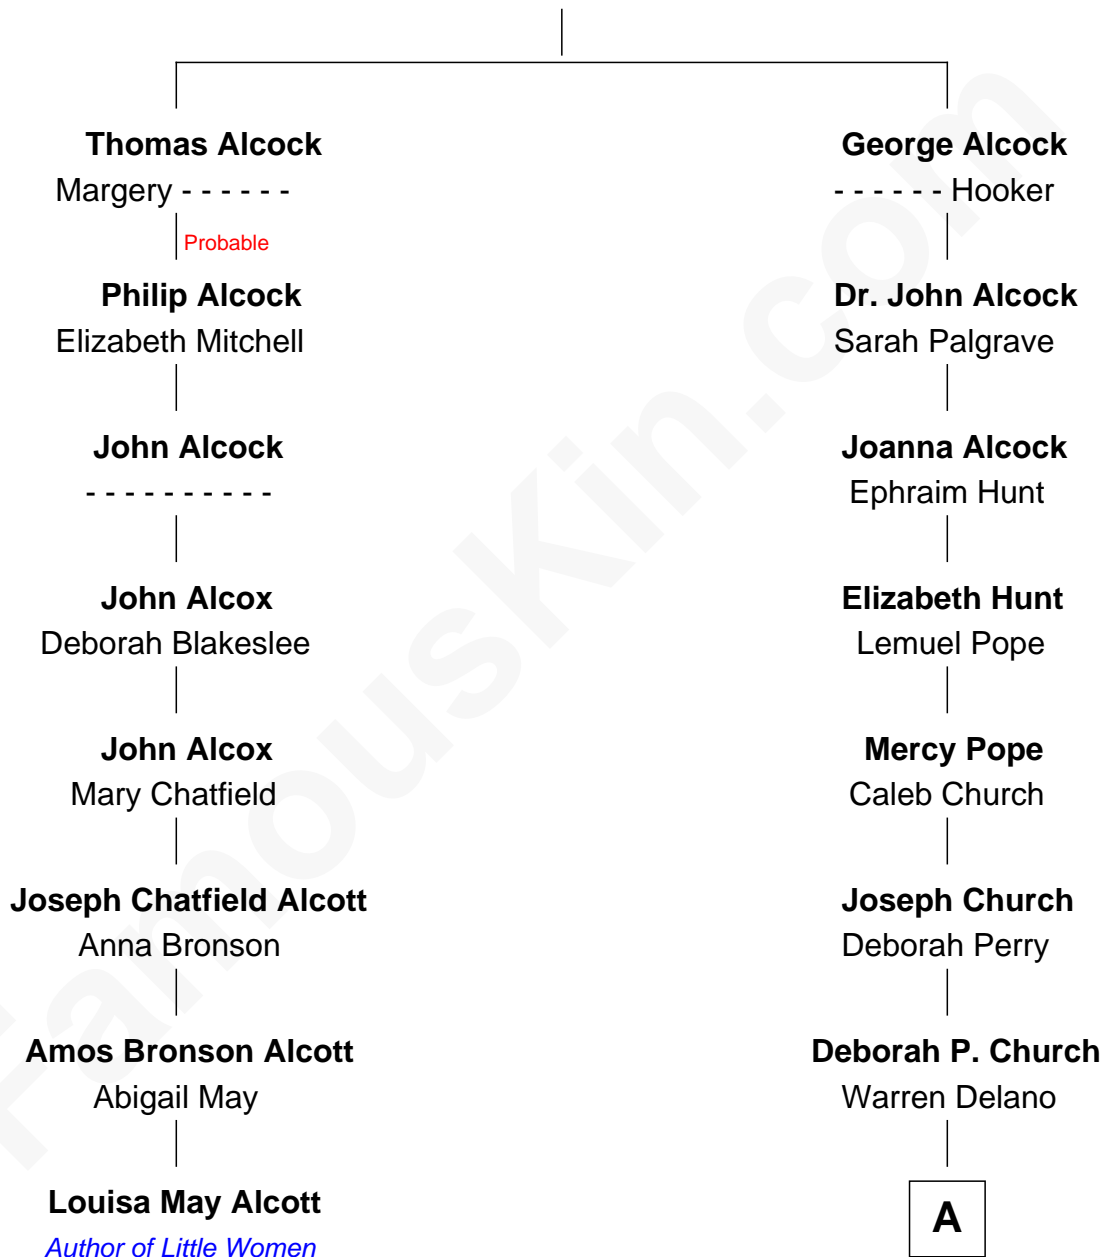

# FamousKin.com Relationship Chart of

**Louisa May Alcott**  
*Author of Little Women*

7th cousin 2 times removed of

**Franklin D. Roosevelt**  
*32nd U.S. President*

----- Alcock

-----

**A**

**Warren Delano**  
Catharine Robbins Lyman

**Sara Delano**  
James Roosevelt

**Franklin D. Roosevelt**  
*32nd U.S. President*

FamousKin.com