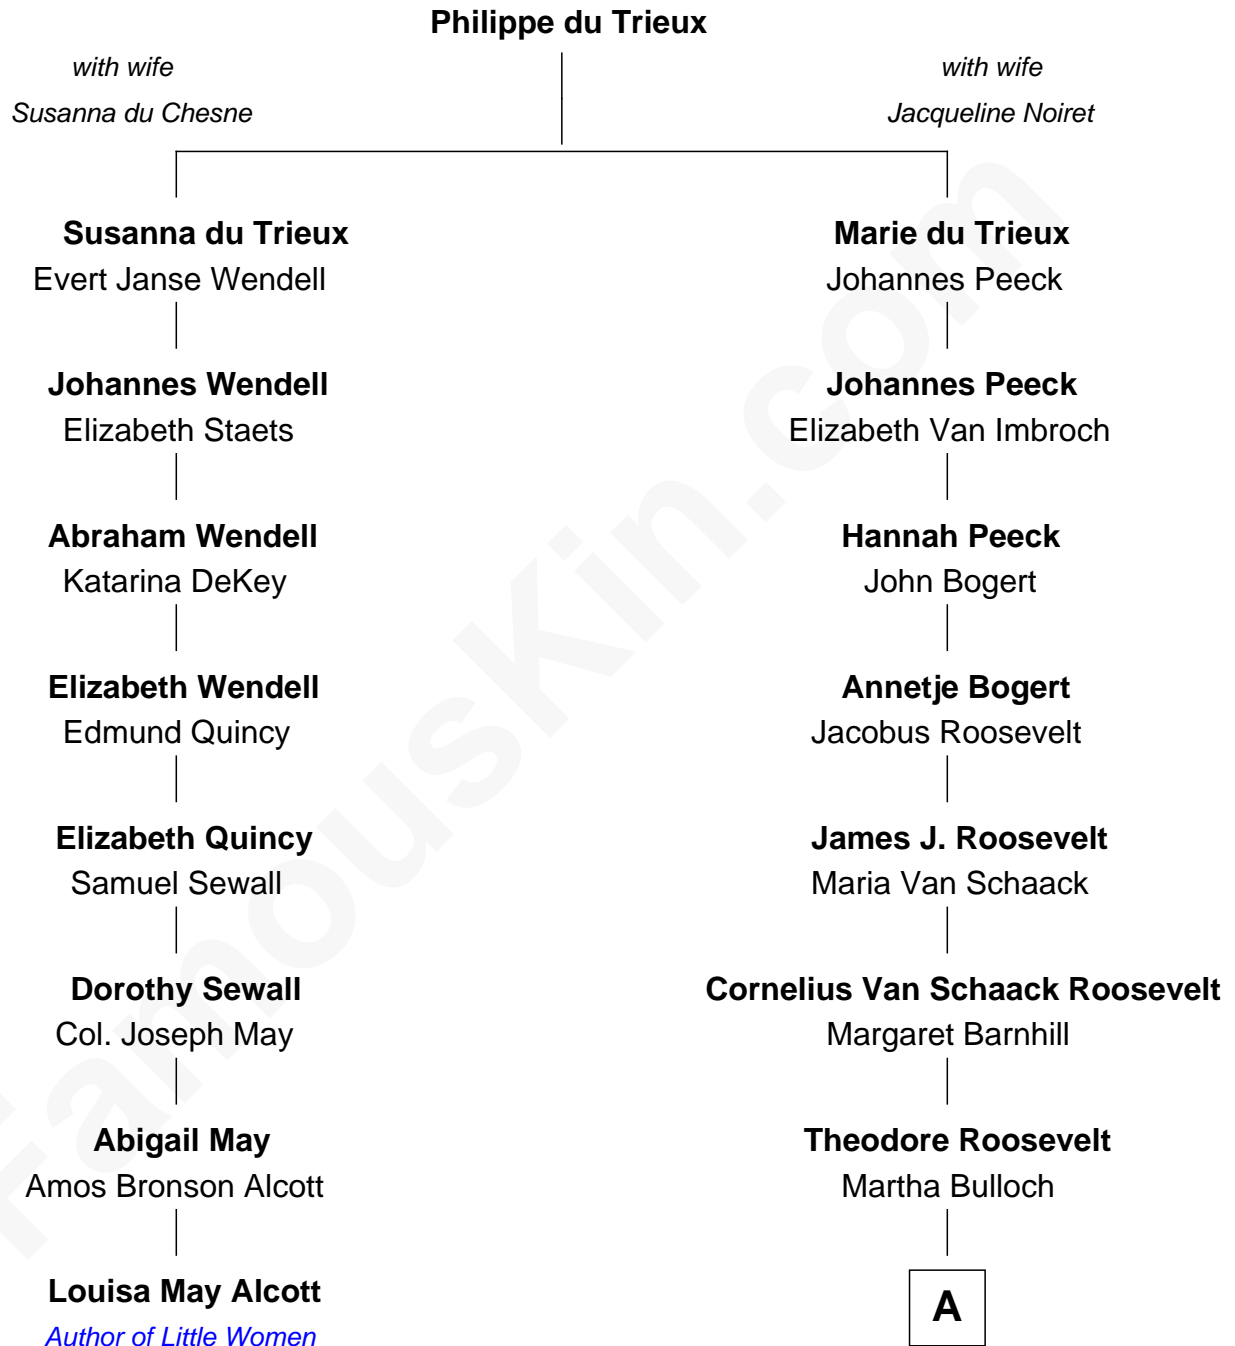

# FamousKin.com Relationship Chart of

**Louisa May Alcott**  
*Author of Little Women*

7th cousin 1 time removed of

**Eleanor Roosevelt**

*First Lady of President Franklin D. Roosevelt*

**A**

**Elliott Roosevelt**  
Anna Rebecca Hall

**Eleanor Roosevelt**  
*First Lady of Franklin Roosevelt*

FamousKin.com