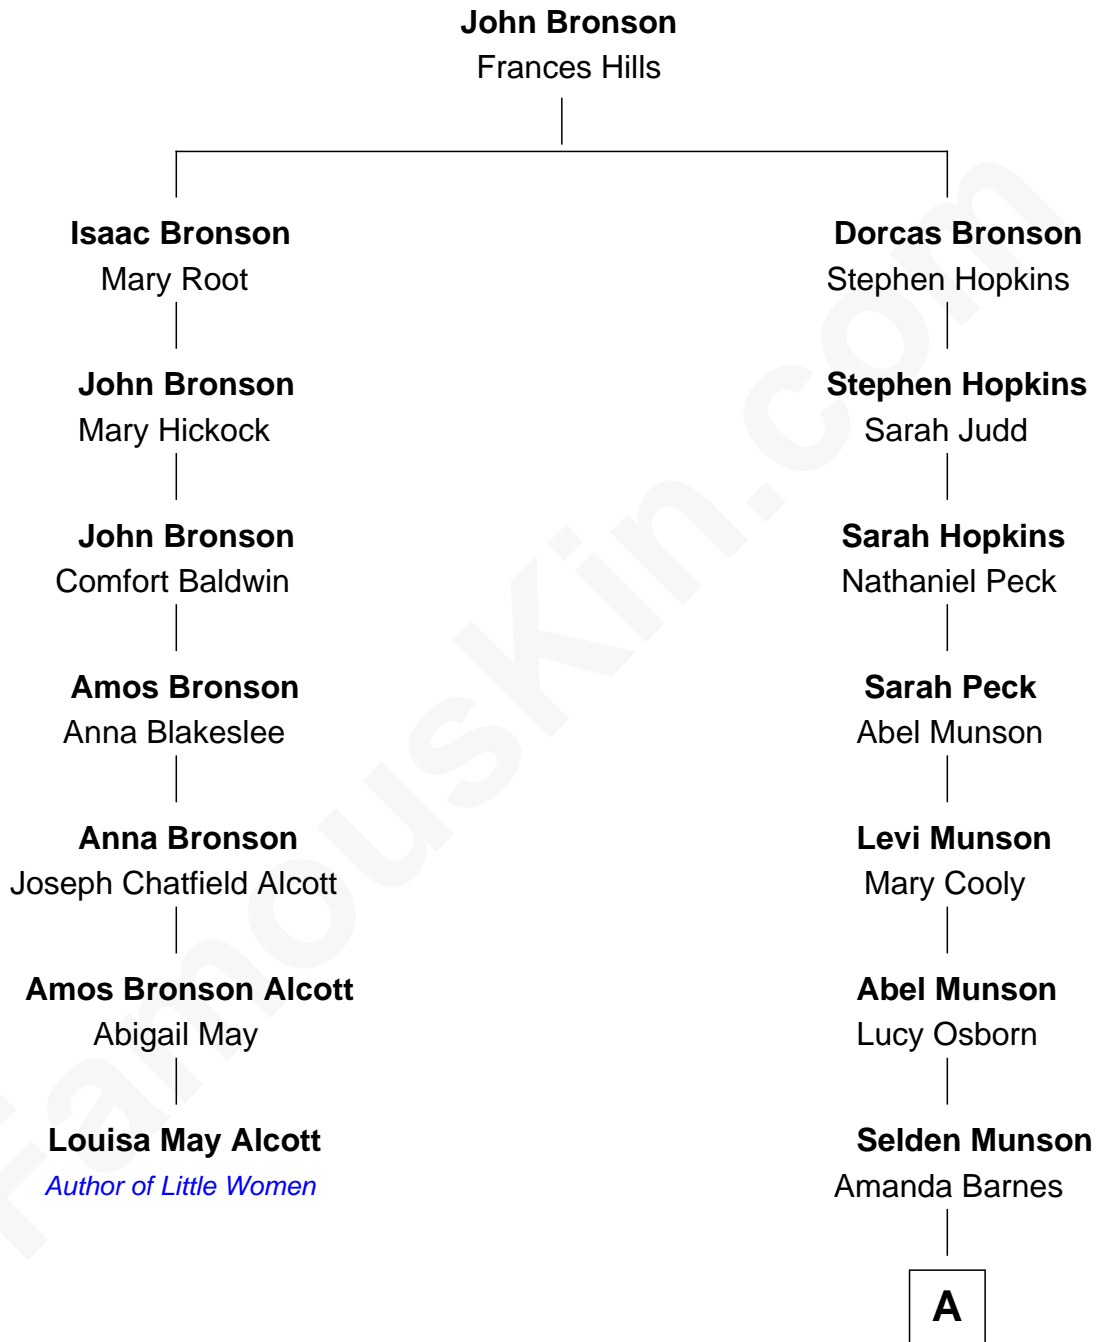

FamousKin.com Relationship Chart of

Louisa May Alcott
Author of Little Women

6th cousin 5 times removed of

Viggo Mortensen
Movie Actor

A

—
Mary Annis Munson

John Wesley Gamble

—
John Munson Gamble

Blanche Ethelwyn Chapman

—
Mary Annis Gamble

Dr. Walter Sidney Atkinson

—
Grace Gamble Atkinson

Viggo Peter Mortensen

—
Viggo Mortensen

Movie Actor