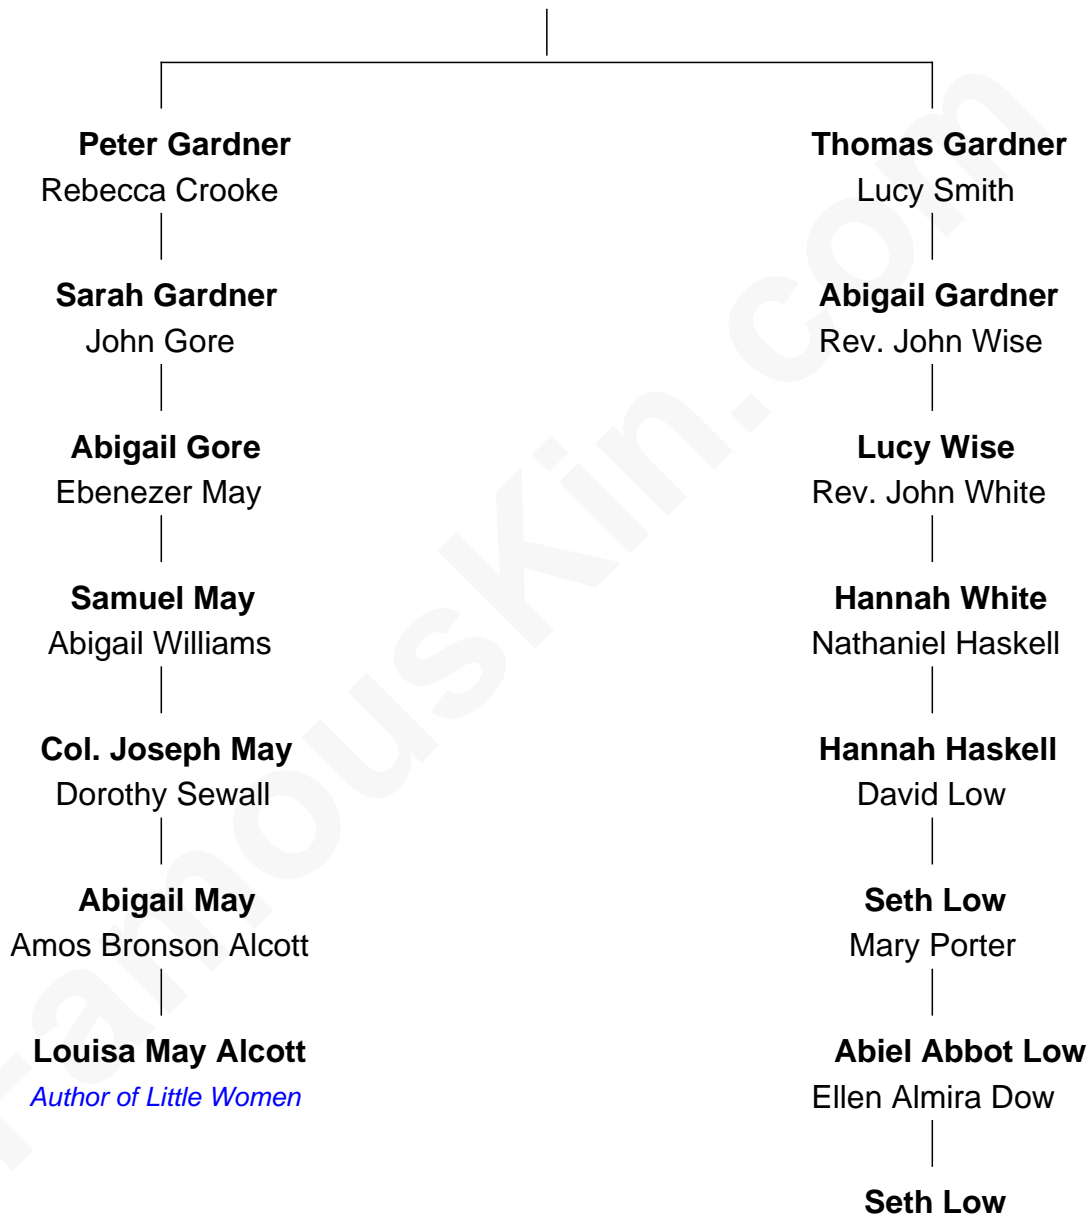

FamousKin.com Relationship Chart of

Louisa May Alcott
Author of Little Women

6th cousin 1 time removed of

Seth Low

Mayor of New York City President of Columbia University

Thomas Gardner

Mayor of New York City President of Columbia University