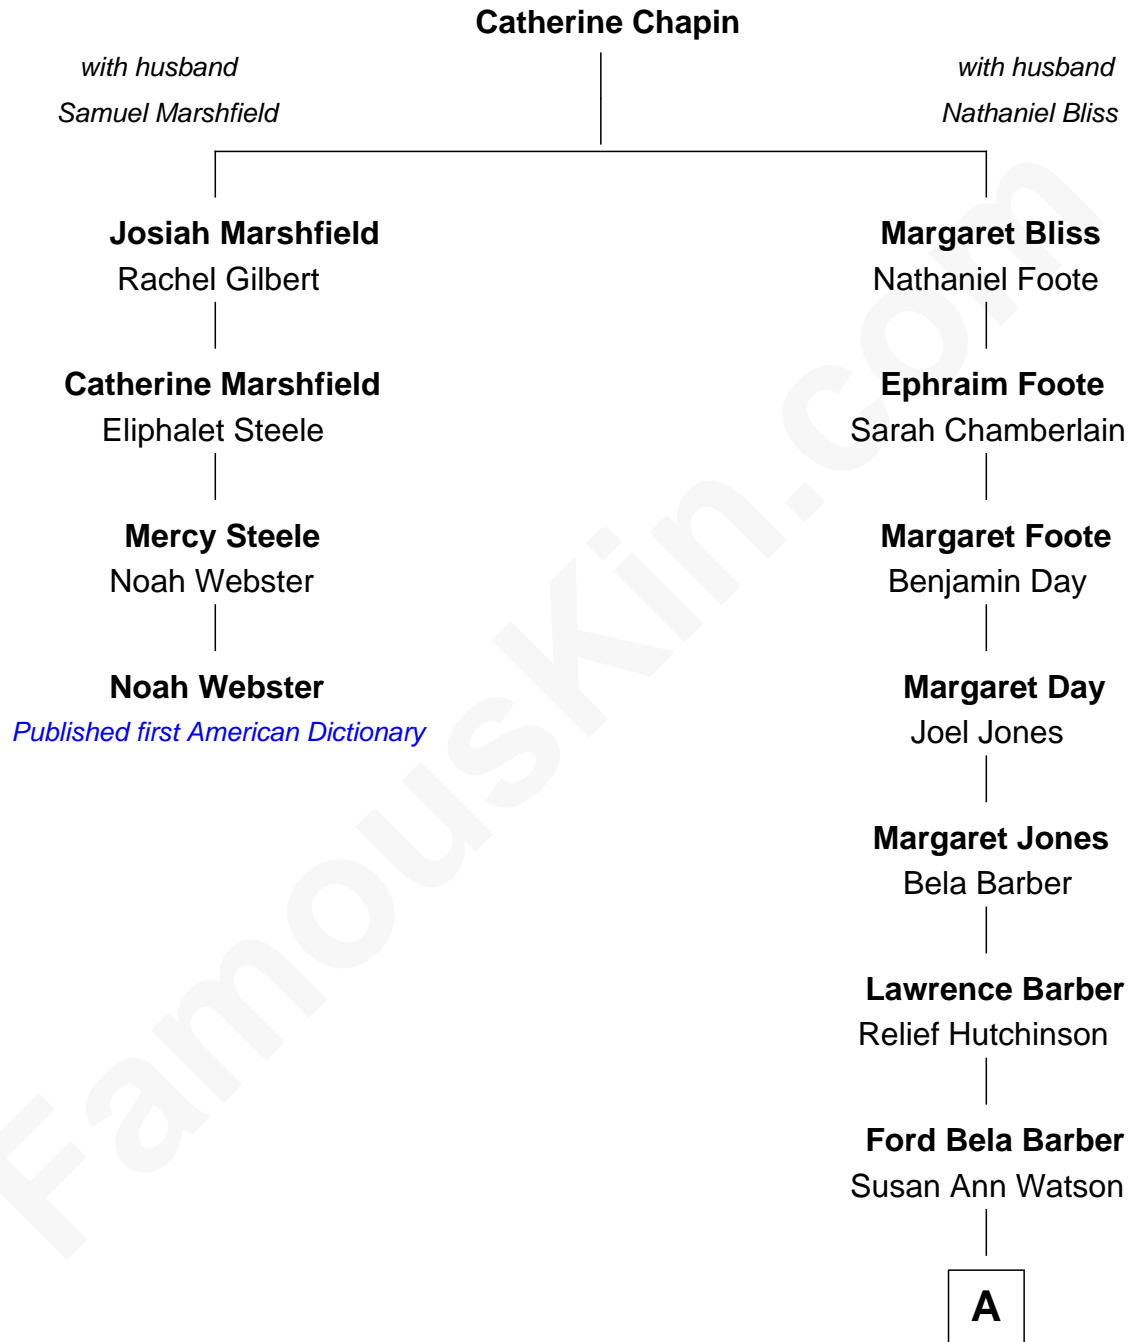

FamousKin.com

Relationship Chart of

Noah Webster

Published first American Dictionary

3rd cousin 6 times removed of

Warren Buffett

Chairman & CEO, Berkshire Hathaway

A

Stella Frances Barber

John Ammon Stahl

Leila Stahl

Howard Homan Buffett

Warren Buffett

Chairman & CEO, Berkshire Hathaway

FamousKin.com