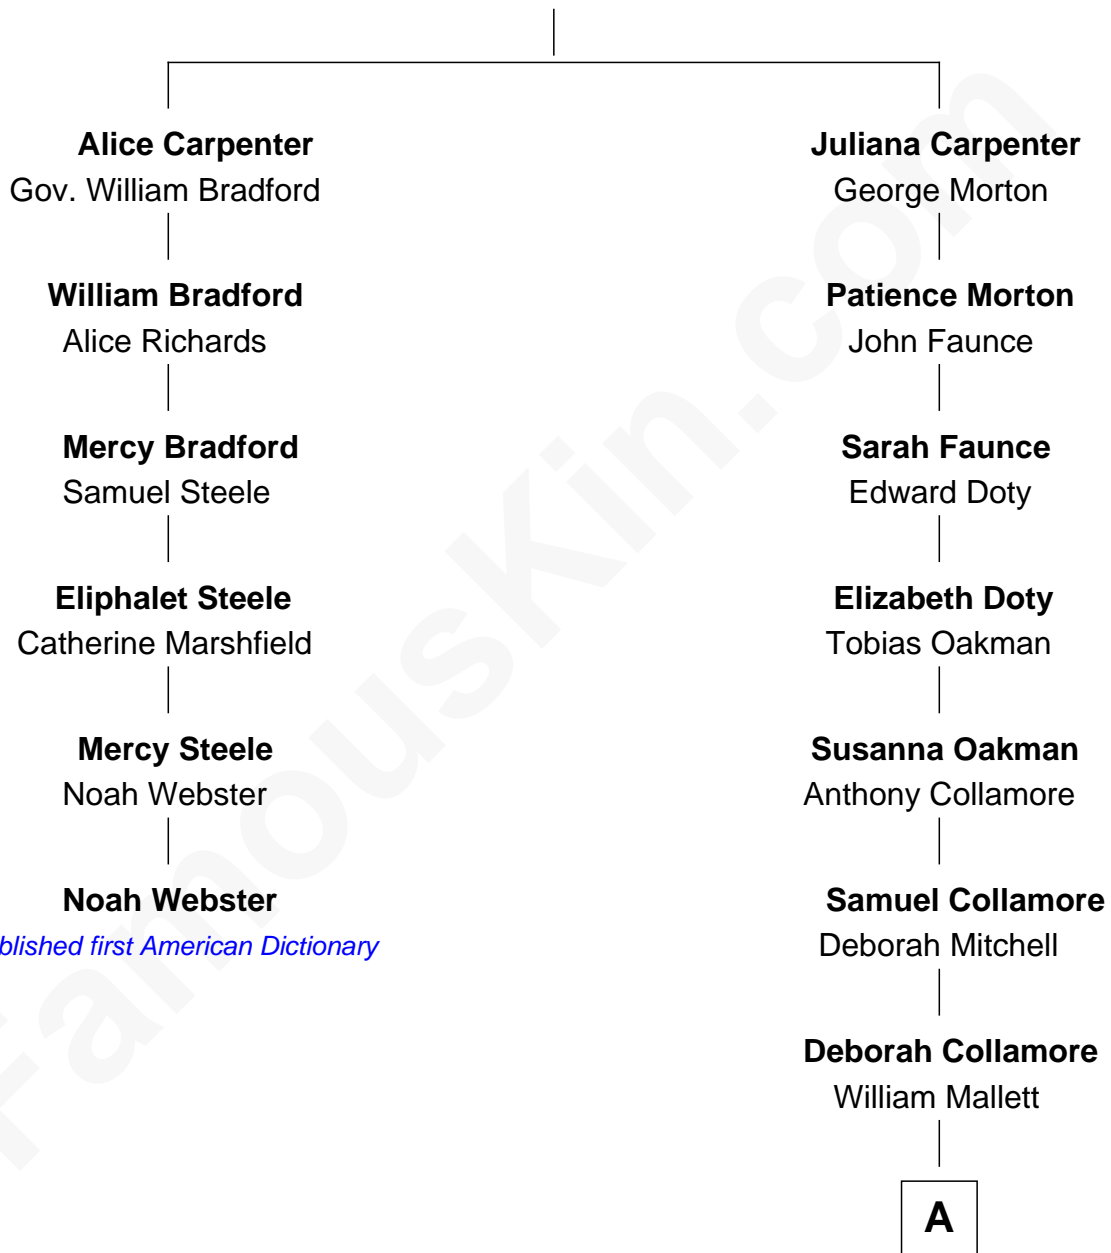

FamousKin.com

Relationship Chart of

Noah Webster

Published first American Dictionary

5th cousin 7 times removed of

Warren Buffett

Chairman & CEO, Berkshire Hathaway

Alexander Carpenter

A

Rhoda A. Mallett

Thomas Jefferson Pennell

Deborah Collamore Pennell

John Watson

Susan Ann Watson

Ford Bela Barber

Stella Frances Barber