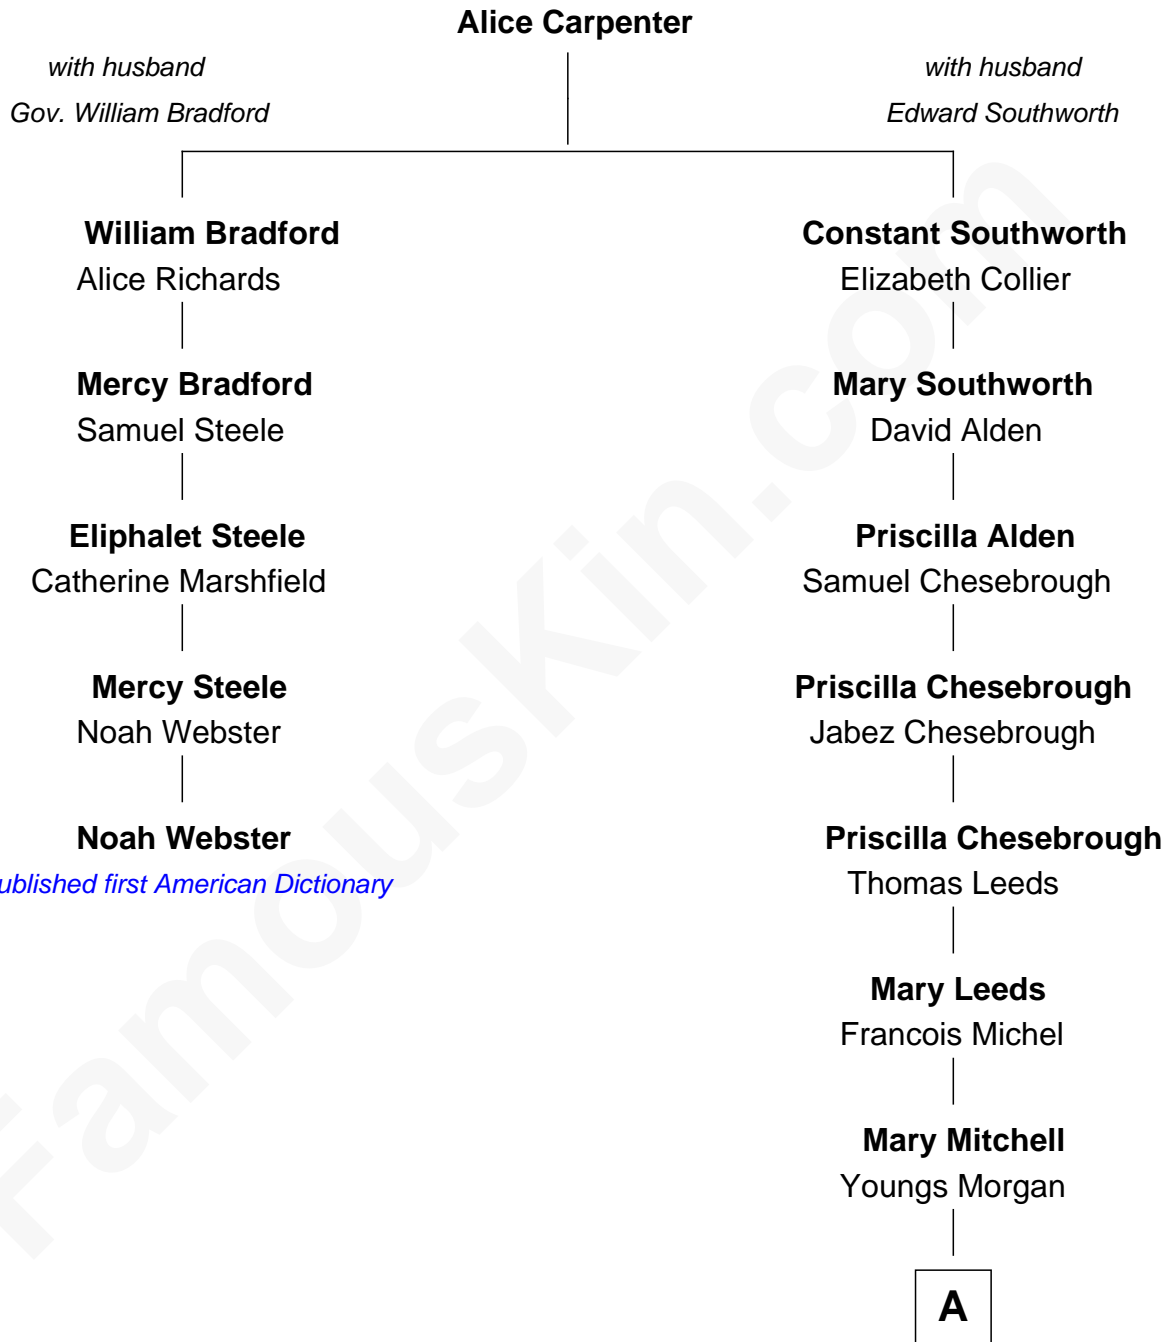

FamousKin.com

Relationship Chart of

Noah Webster

Published first American Dictionary

4th cousin 4 times removed of

William Sprague

27th Governor of Rhode Island

A

Fanny Morgan
Amasa Sprague

William Sprague

27th Governor of Rhode Island

FamousKin.com