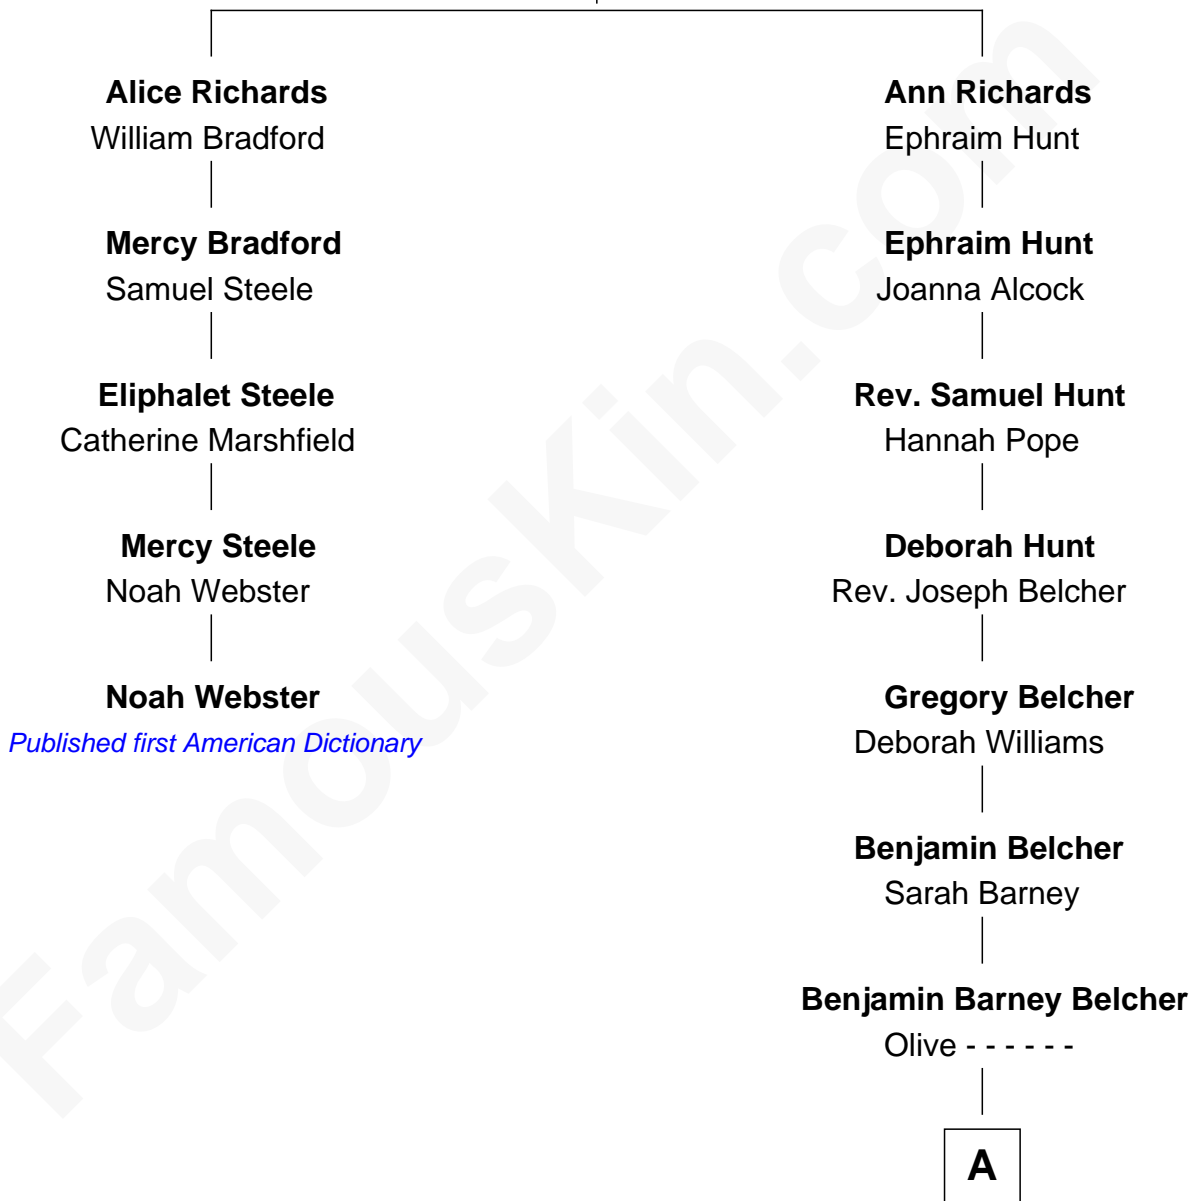

FamousKin.com

Relationship Chart of

Noah Webster

Published first American Dictionary

4th cousin 5 times removed of

General Douglas MacArthur

U.S. Army - World War II

Thomas Richards

Welthian - - - - -

A

Aurelia Belcher
Arthur MacArthur

Gen. Arthur MacArthur
Mary Pinckney Hardy

General Douglas MacArthur
U.S. Army - World War II

FamousKin.com