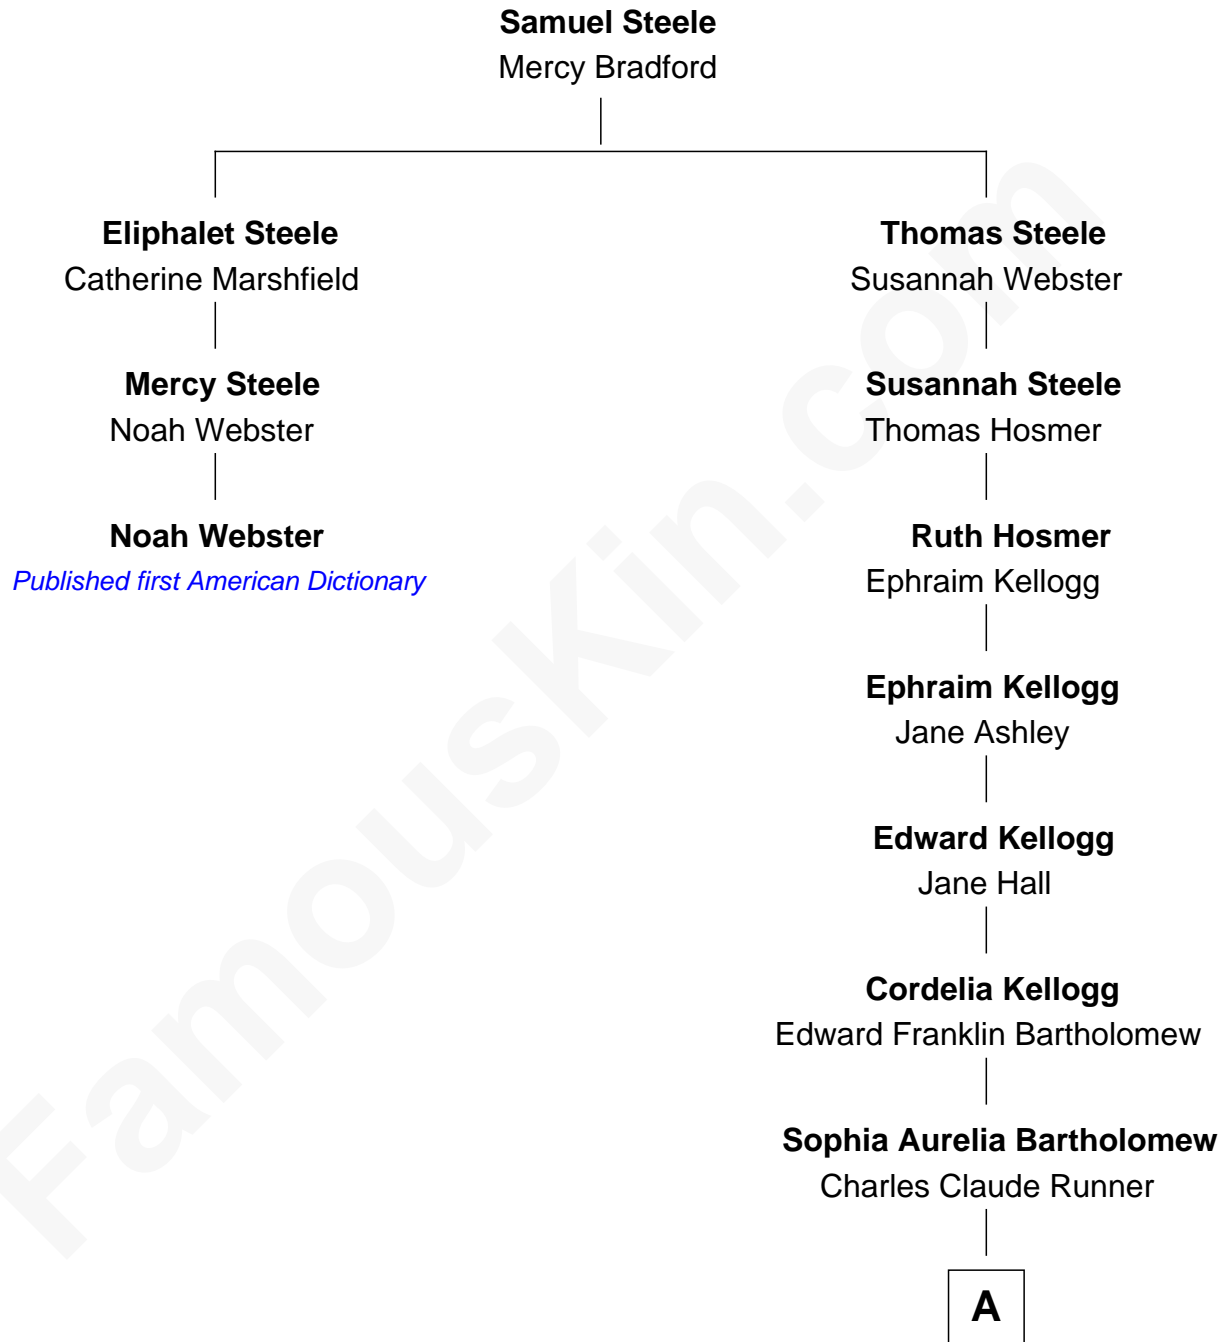

## Relationship Chart of

### Noah Webster

*Published first American Dictionary*

**2nd cousin 7 times removed of**

**Clint Eastwood**

*TV & Film Actor and Director*

**A**

—  
**Waldo Errol Runner**  
Virginia May McClanahan

—  
**Margaret Ruth Runner**  
Clinton Eastwood