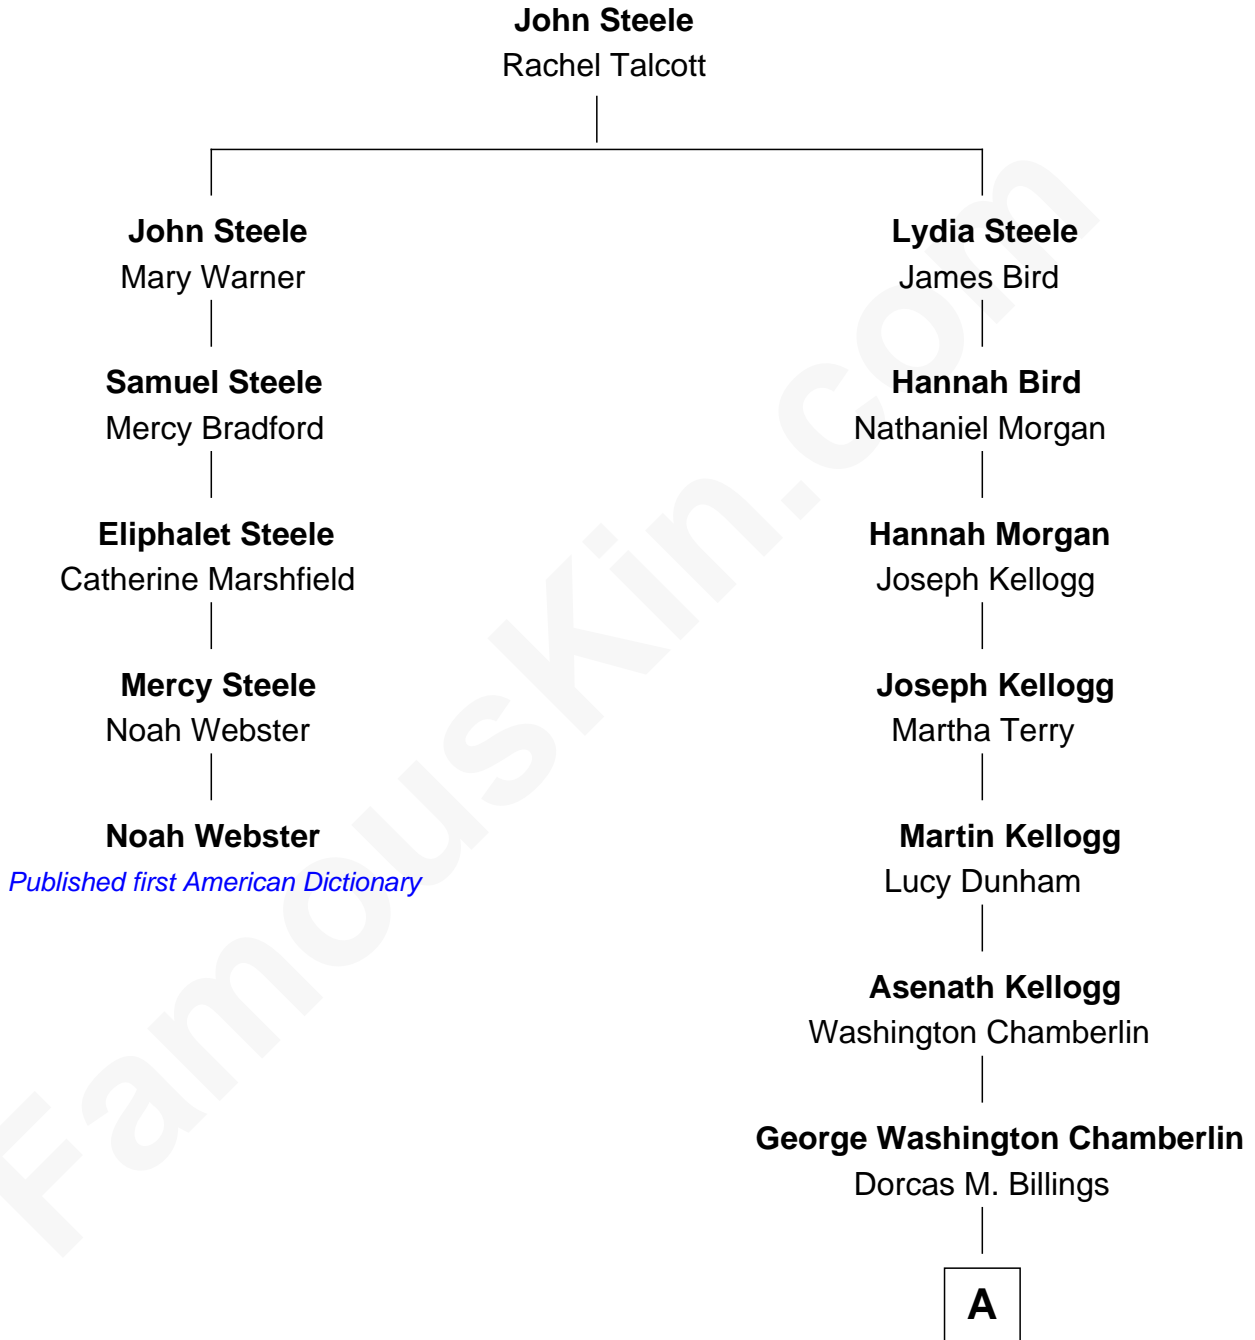

FamousKin.com

Relationship Chart of

Noah Webster

Published first American Dictionary

4th cousin 8 times removed of

Shannon Woodward

TV and Movie Actress