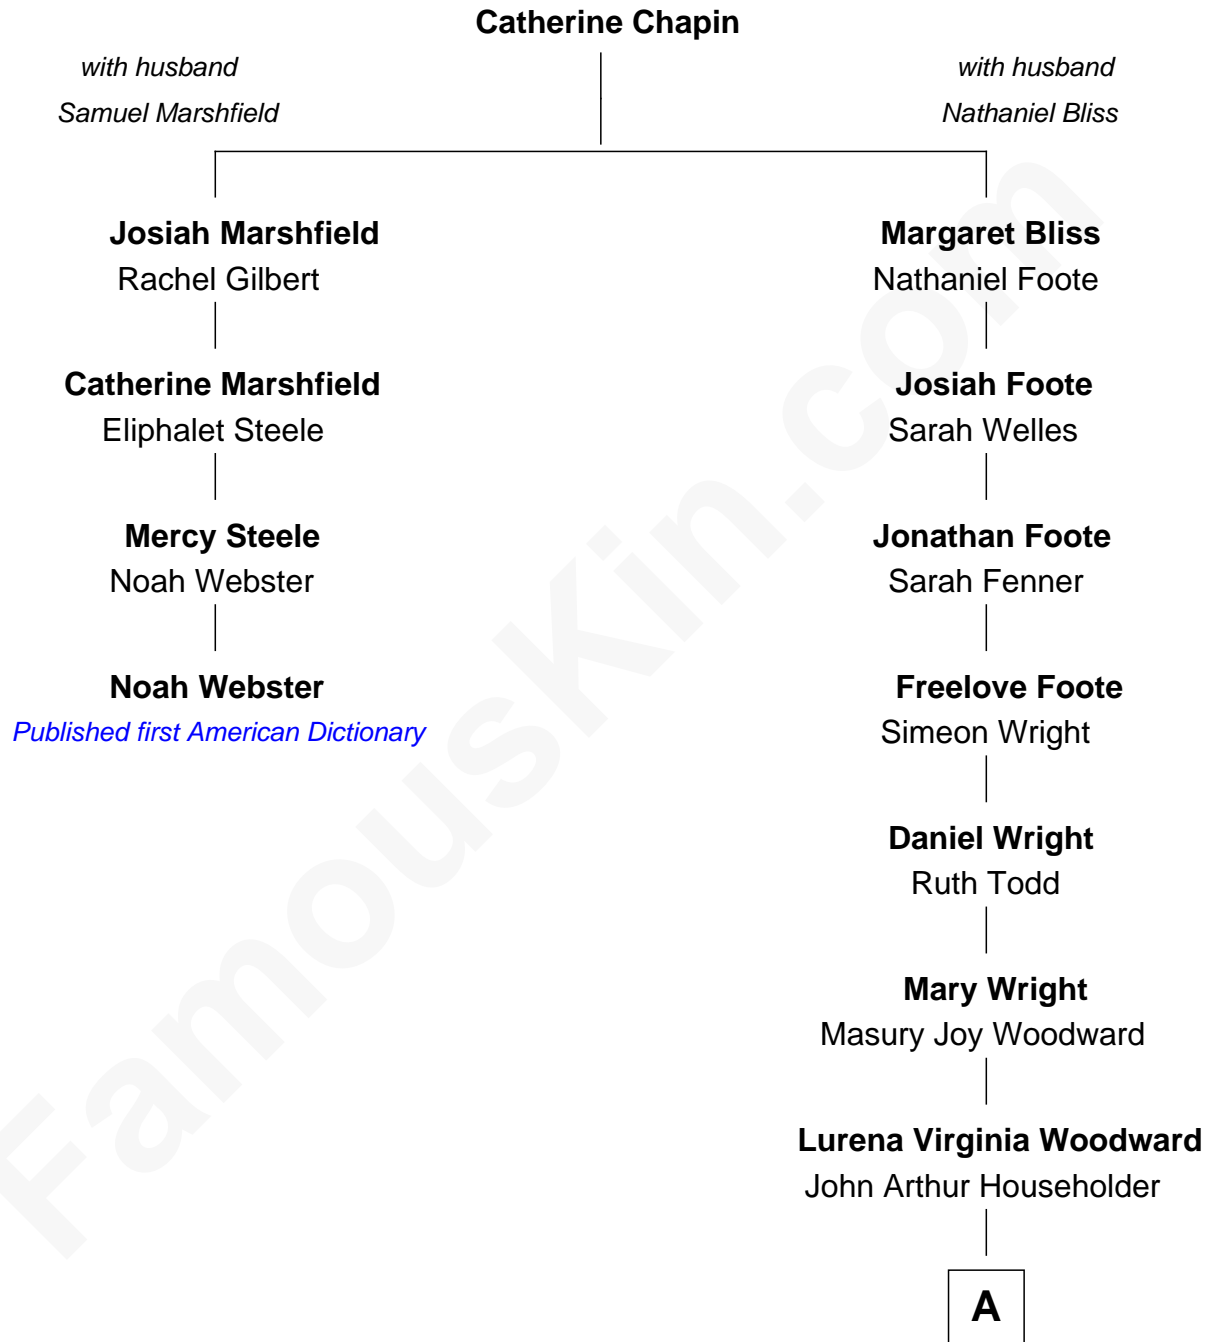

FamousKin.com

Relationship Chart of

Noah Webster

Published first American Dictionary

3rd cousin 6 times removed of

Hugh Hefner

Founder of Playboy Magazine

A

Lois Nina Householder

James Marston Hefner

Glenn Lucius Hefner

Grace Caroline Swanson

Hugh Hefner

Founder of Playboy Magazine

FamousKin.com