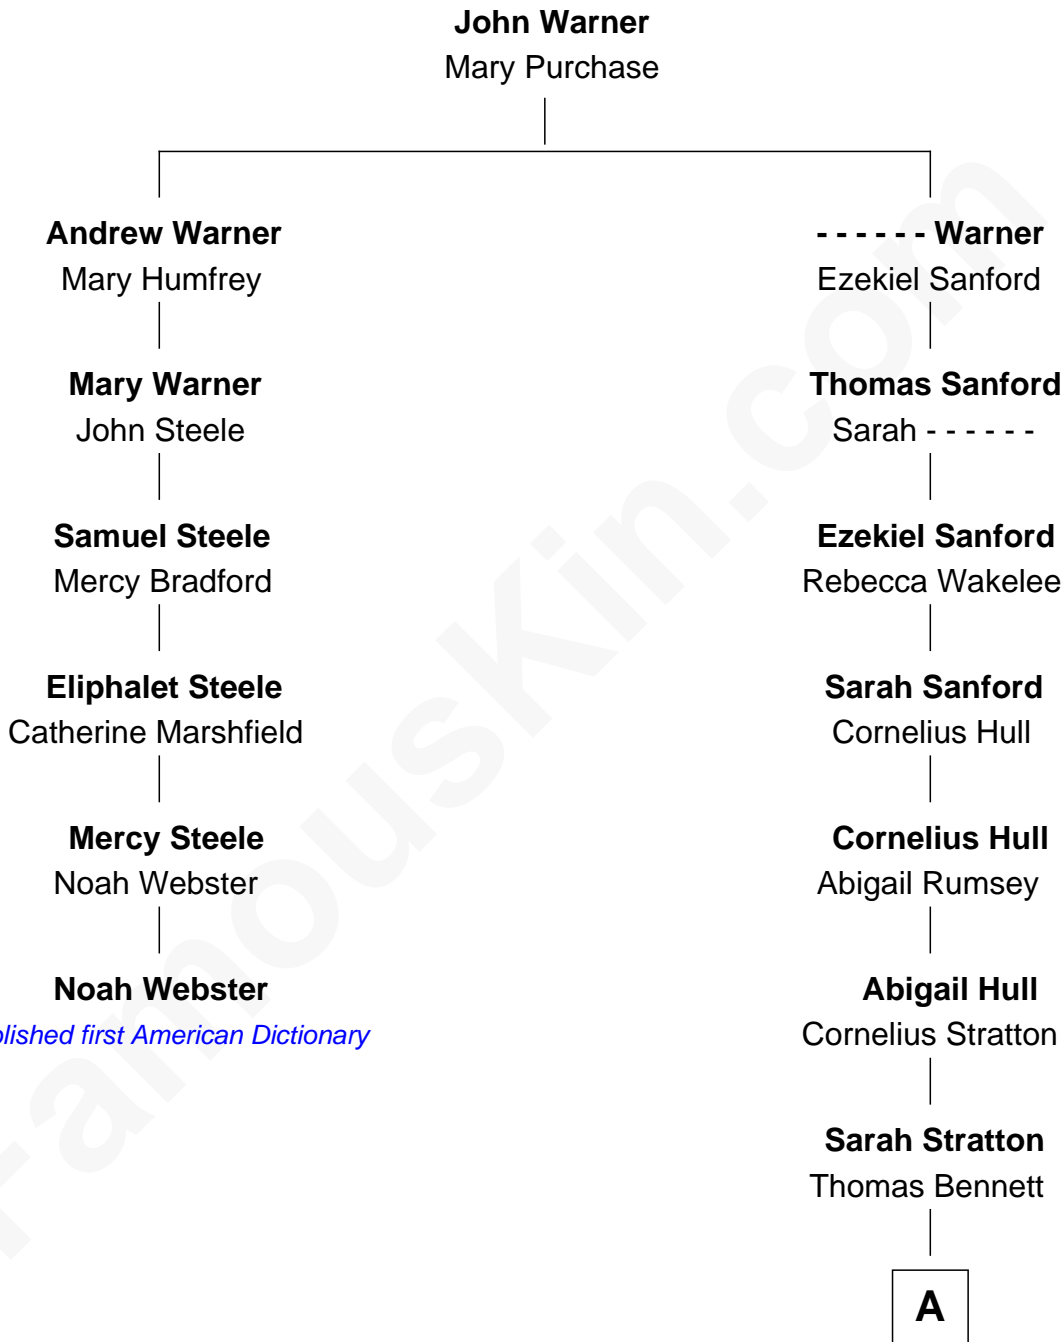

FamousKin.com

Relationship Chart of Noah Webster

Published first American Dictionary

5th cousin 8 times removed of

Sydney Biddle Barrows

Mayflower Madam

A

Abigail Bennett

Harry Ackley

Lorenzo Ackley

Emma Arabella Bosworth

Helen Eva Ackley

William Gildersleeve Parke

Elizabeth Parke

Percy Ballantine

John Boyd Ballantine