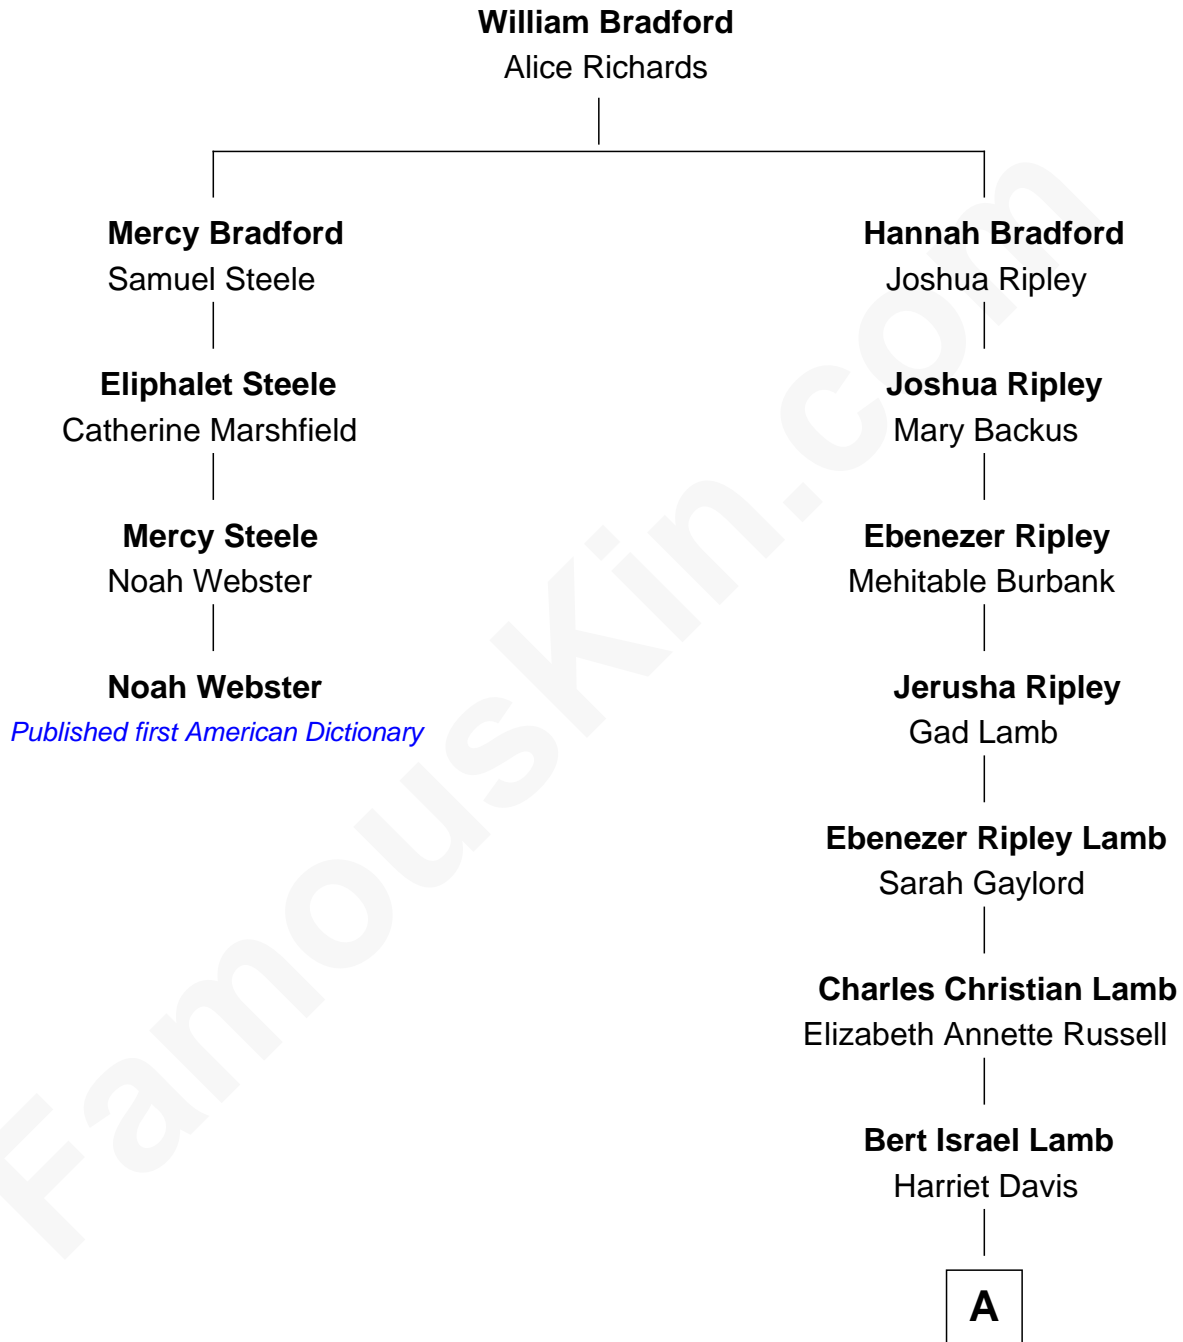

# FamousKin.com

## Relationship Chart of

### Noah Webster

*Published first American Dictionary*

3rd cousin 6 times removed of

**Christopher Reeve**  
*Movie Actor*

A

Horace Rand Lamb  
Beatrice Louise Pitney

Barbara Pitney Lamb  
Franklin D'Olier Reeve