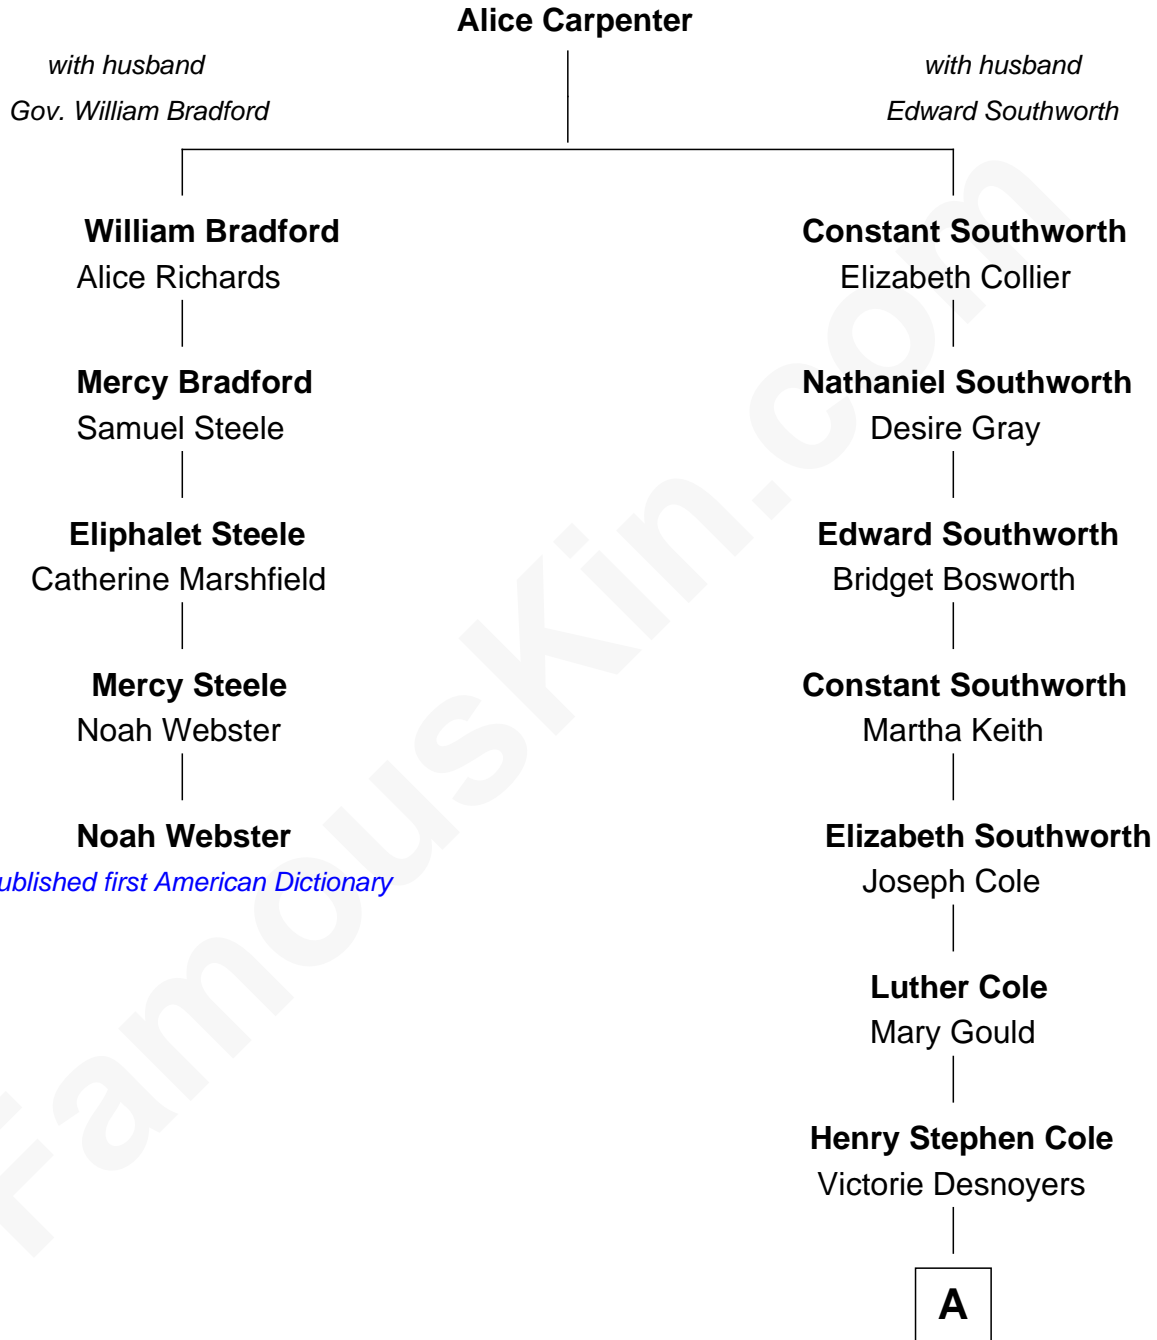

# FamousKin.com Relationship Chart of Noah Webster

*Published first American Dictionary*

4th cousin 6 times removed of

**Vincent Price**

*Movie Actor*

**A**

—  
**Mary Louise Cole**  
Eben North Wilcox

—  
**Henry Cole Wilcox**  
Harriet Louise Cobb

—  
**Marguerite Cobb Wilcox**  
Vincent Leonard Price

—  
**Vincent Price**  
*Movie Actor*

FamousKin.com