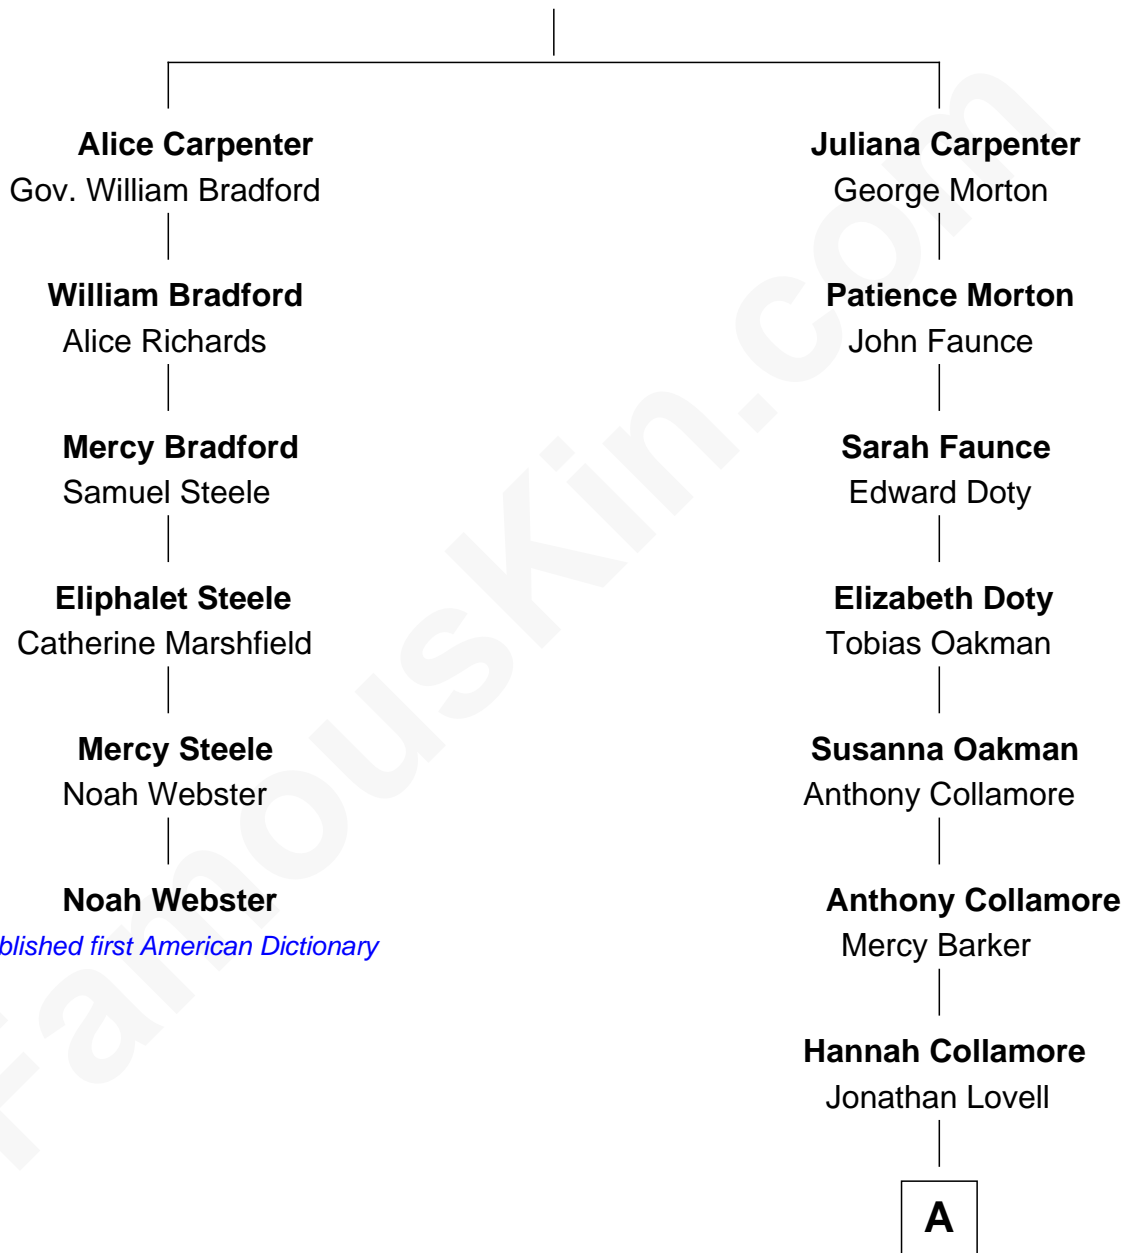

FamousKin.com

Relationship Chart of

Noah Webster

Published first American Dictionary

5th cousin 8 times removed of

Bill Gates

Founder of Microsoft

Alexander Carpenter

A

Abigail Lovell
James Thompson

Barker Lovell Thompson
Caroline M. - - - - -

Isabella A. Thompson
Oscar Rodman Oakley

Belle Oakley
James W. Maxwell

James Willard Maxwell
Adelle Thompson

Mary A. Maxwell
William Henry Gates