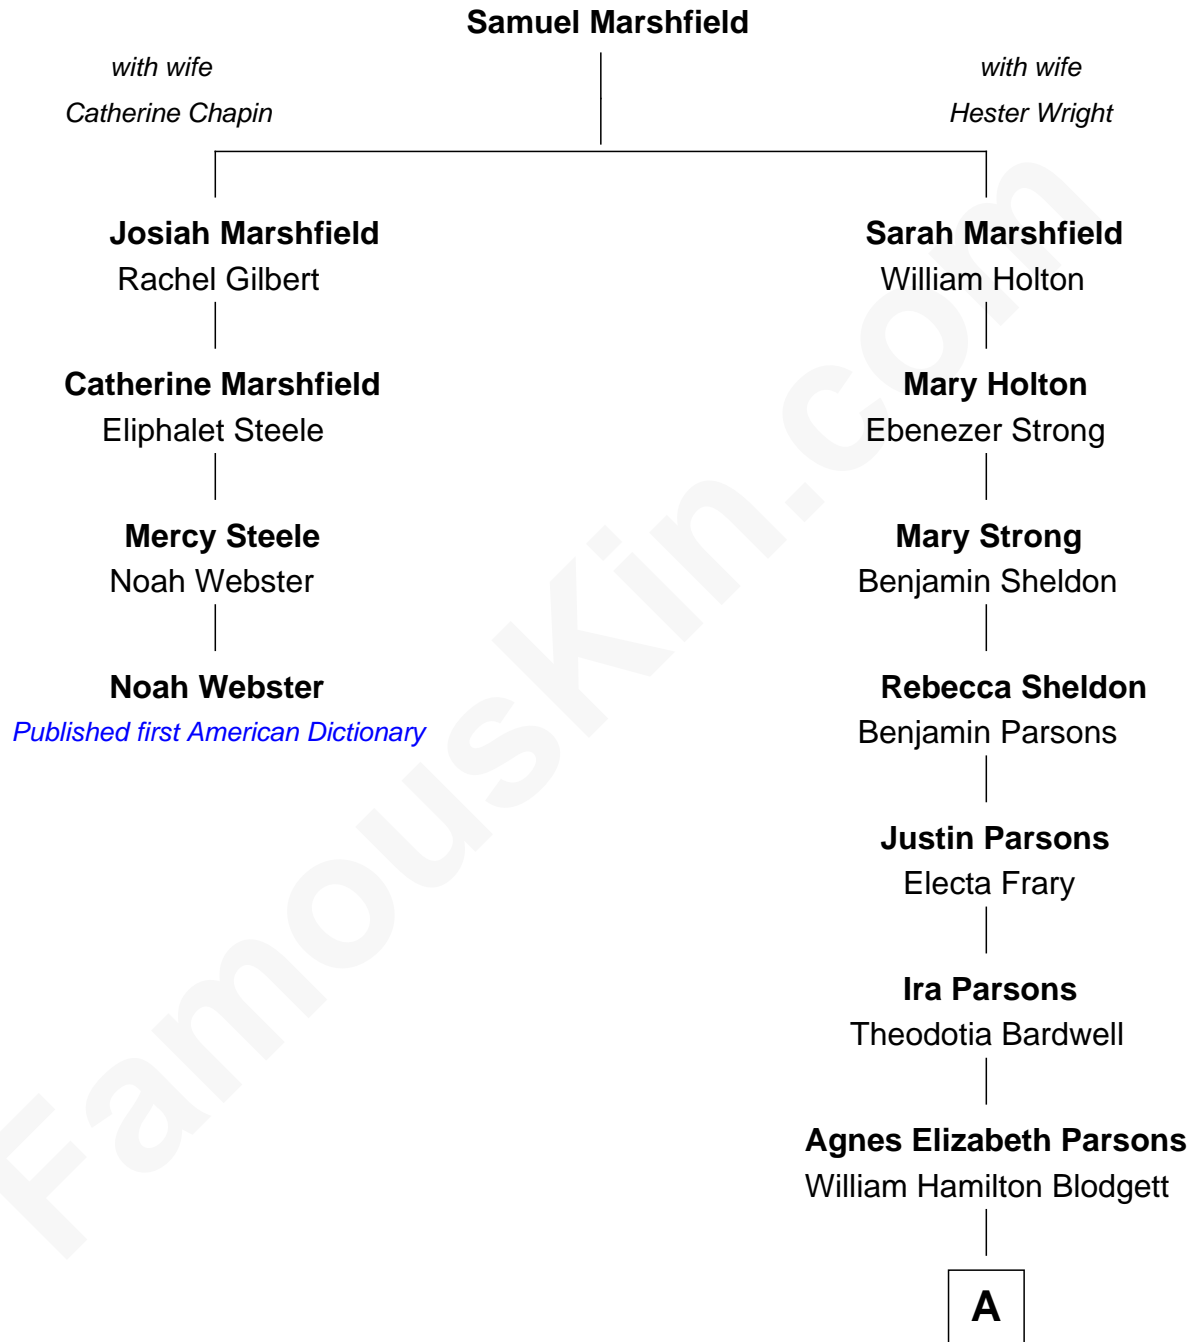

FamousKin.com

Relationship Chart of

Noah Webster

Published first American Dictionary

3rd cousin 8 times removed of

Kate Upton

Sports Illustrated Swimsuit Cover Model

A

Carrie A. Blodgett
Cassius Marcellus Upton

Frederick Stanley Upton
Margaret M. Beckley

Stephen Edward Upton
Elizabeth Brooks Vial

Jefferson Matthew Upton
Shelley Fawn Davis

Kate Upton
Model and Actress