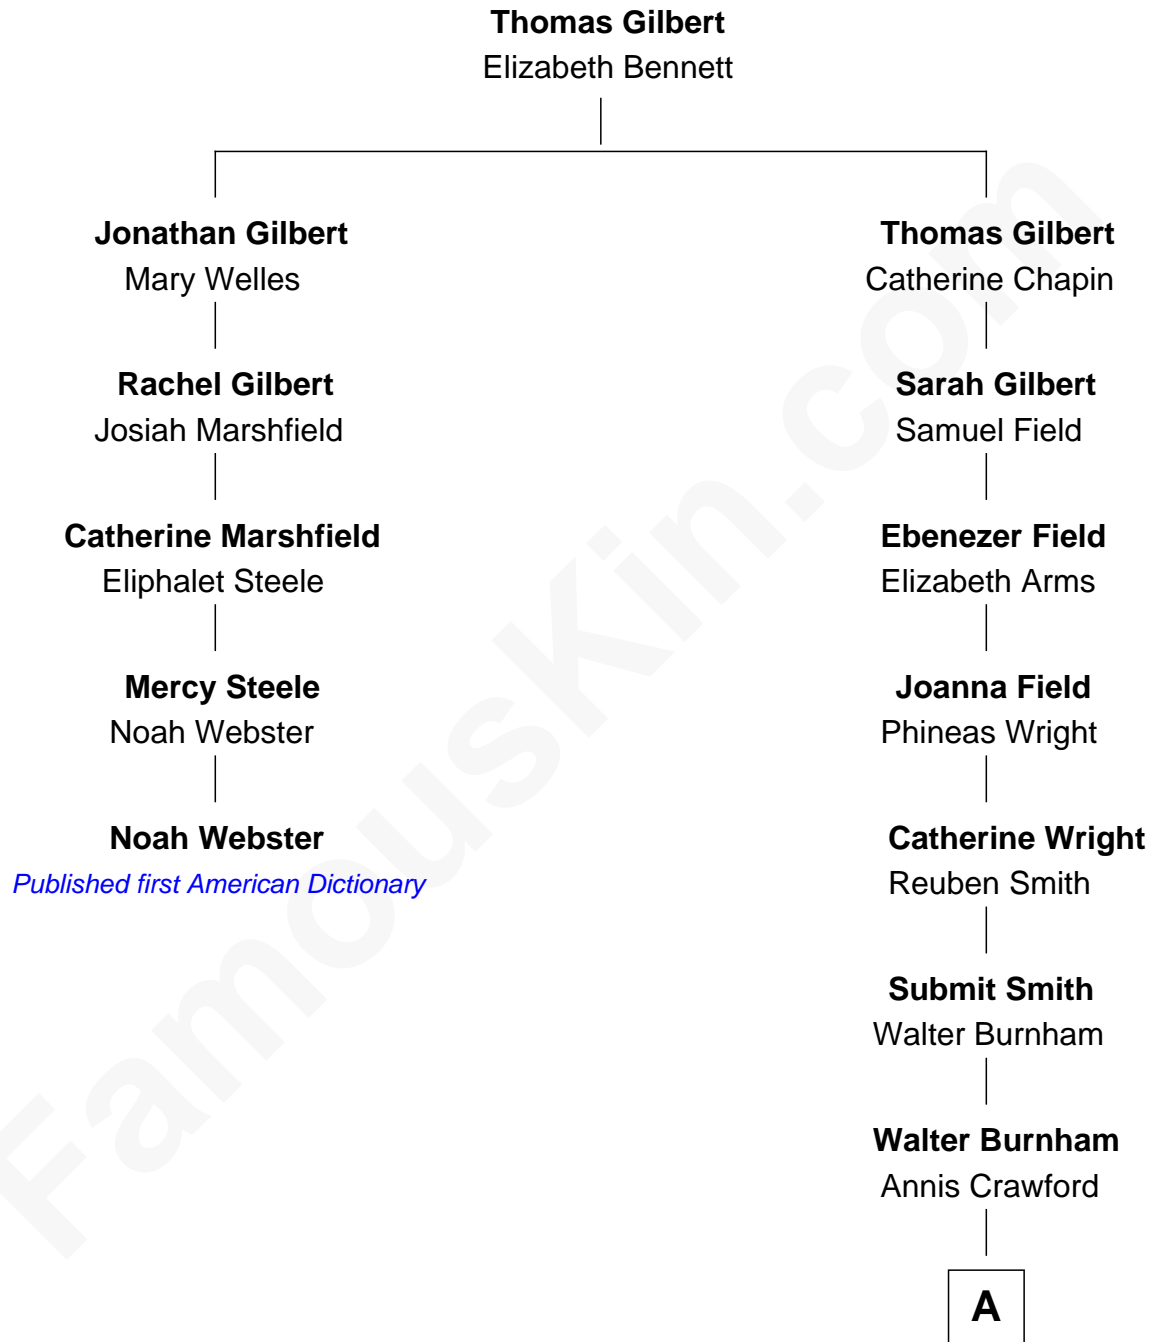

# FamousKin.com

## Relationship Chart of

### Noah Webster

*Published first American Dictionary*

4th cousin 6 times removed of

**Anthony Perkins**  
*Movie Actor*

**A**

—  
**Stella Lucretia Burnham**

Dr. Henry Phelps Perkins

—  
**Henry Phelps Perkins**

Helen Virginia Anthony

—  
**Osgood Perkins**

Janet Esselstyn Rane

—  
**Anthony Perkins**

*Movie Actor*

FamousKin.com