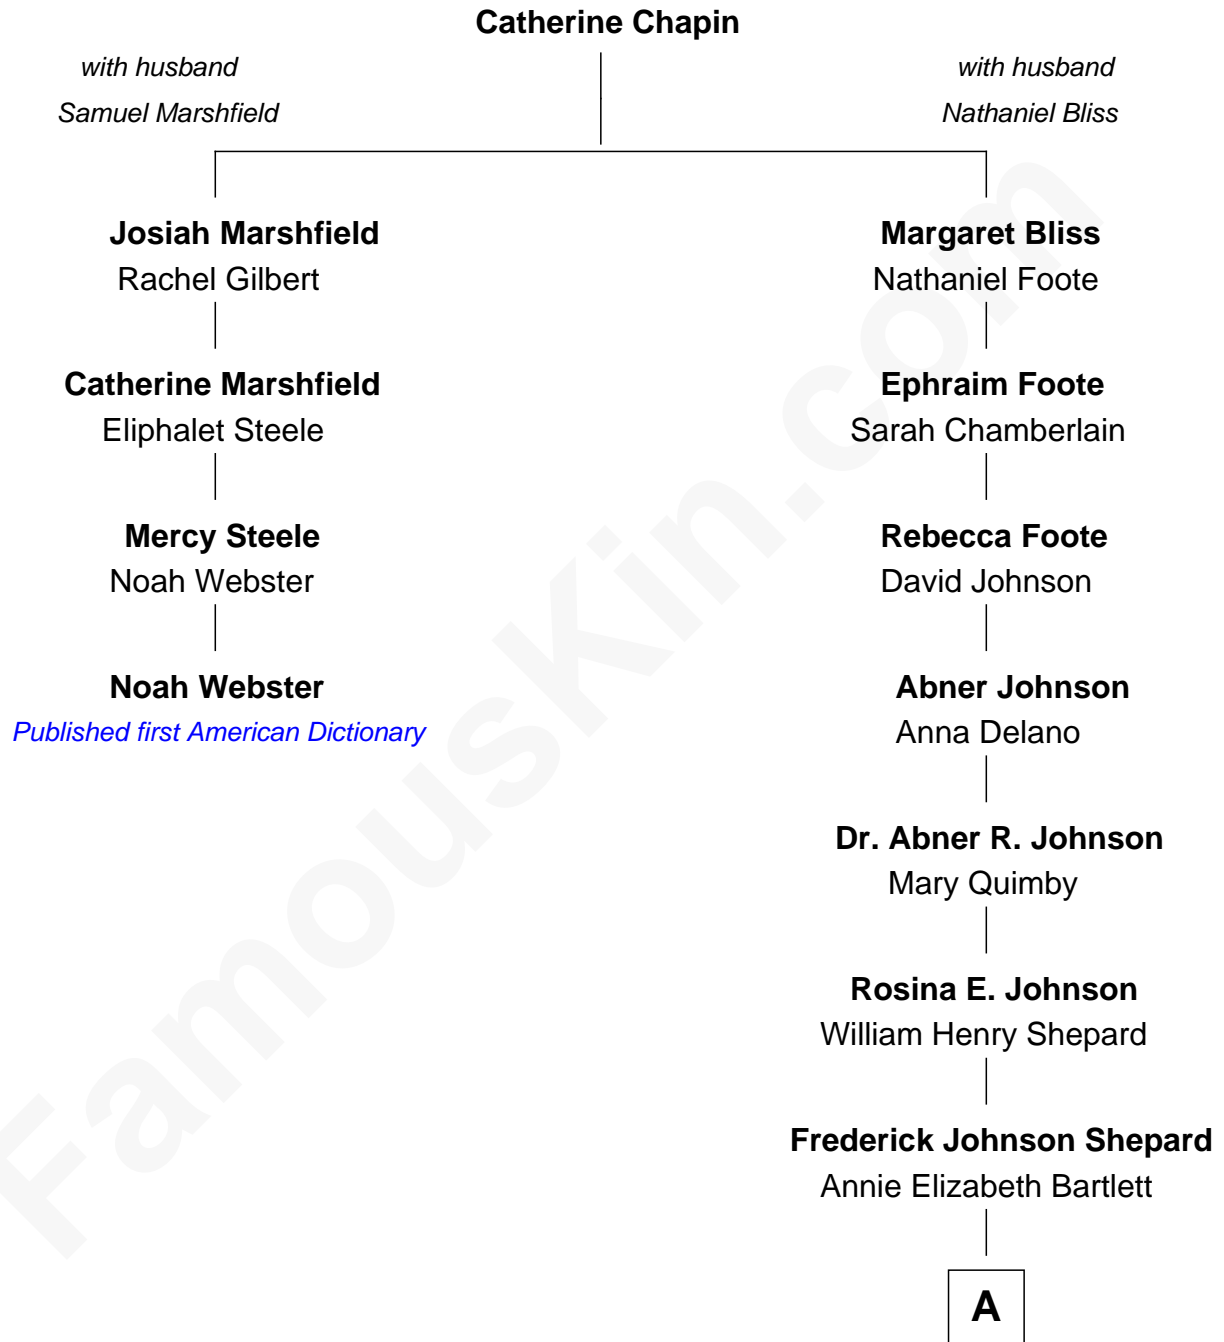

FamousKin.com

Relationship Chart of

Noah Webster

Published first American Dictionary

3rd cousin 5 times removed of

Alan Shepard

Mercury and Apollo Astronaut

A

Alan Bartlett Shepard
Pauline Renza Emerson

Alan Shepard
Mercury and Apollo Astronaut

FamousKin.com