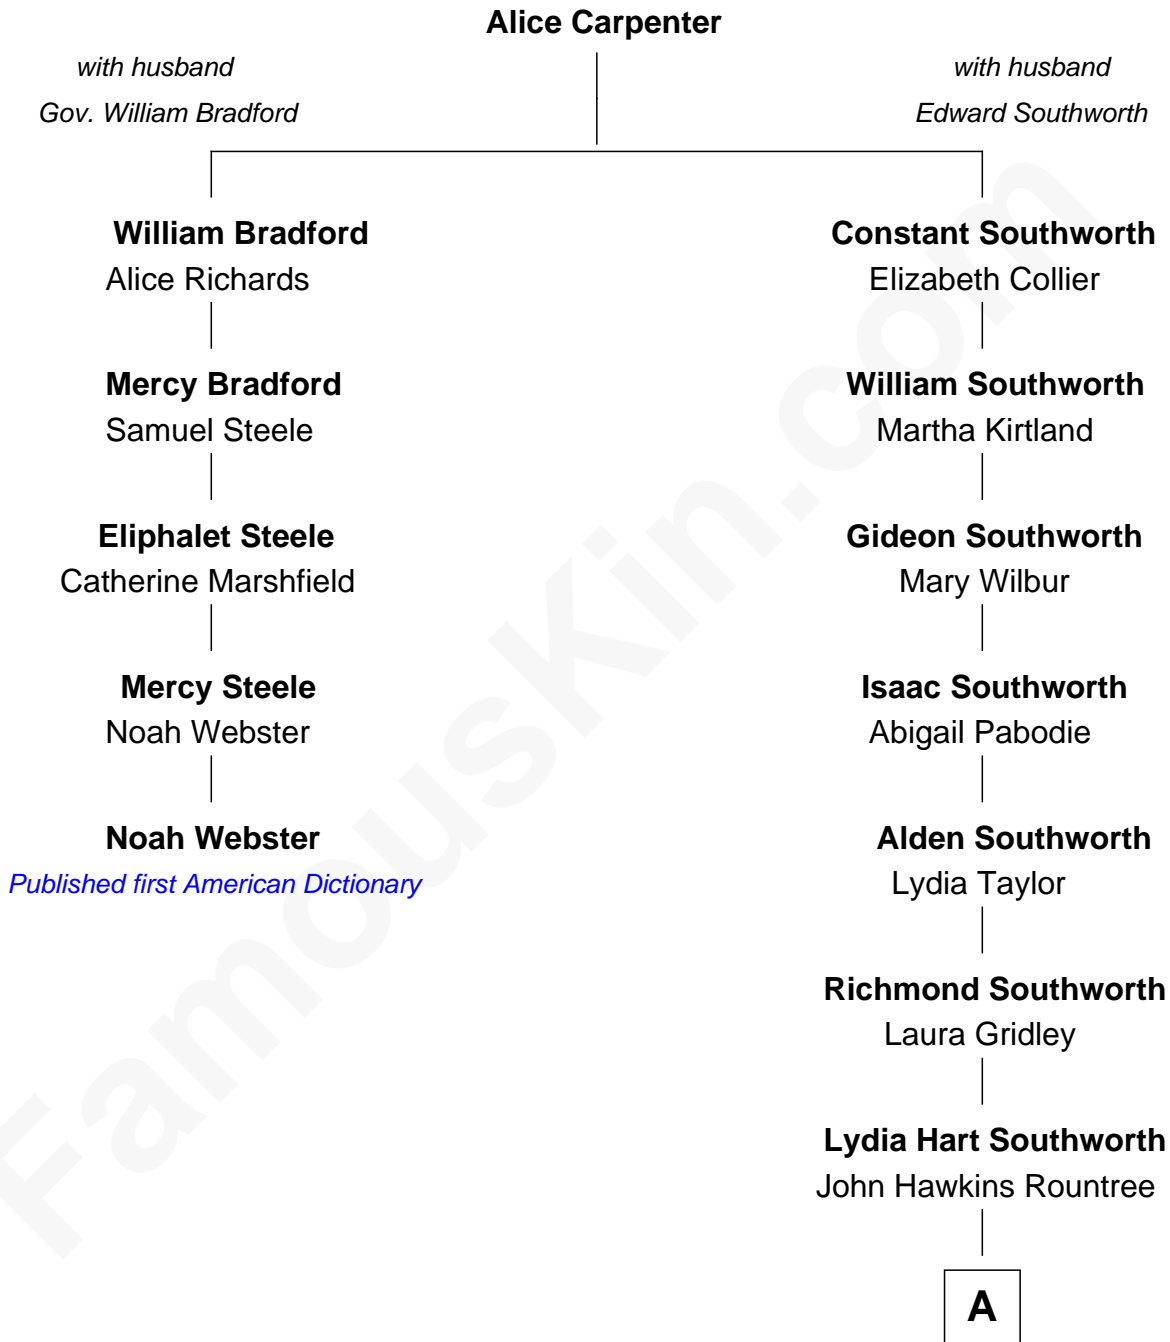

# FamousKin.com

## Relationship Chart of

### Noah Webster

*Published first American Dictionary*

4th cousin 7 times removed of

**Paget Brewster**  
TV Actress

**A**

—  
**Cora Southworth Rountree**

Charles Hathaway

—  
**Stewart Southworth Hathaway**