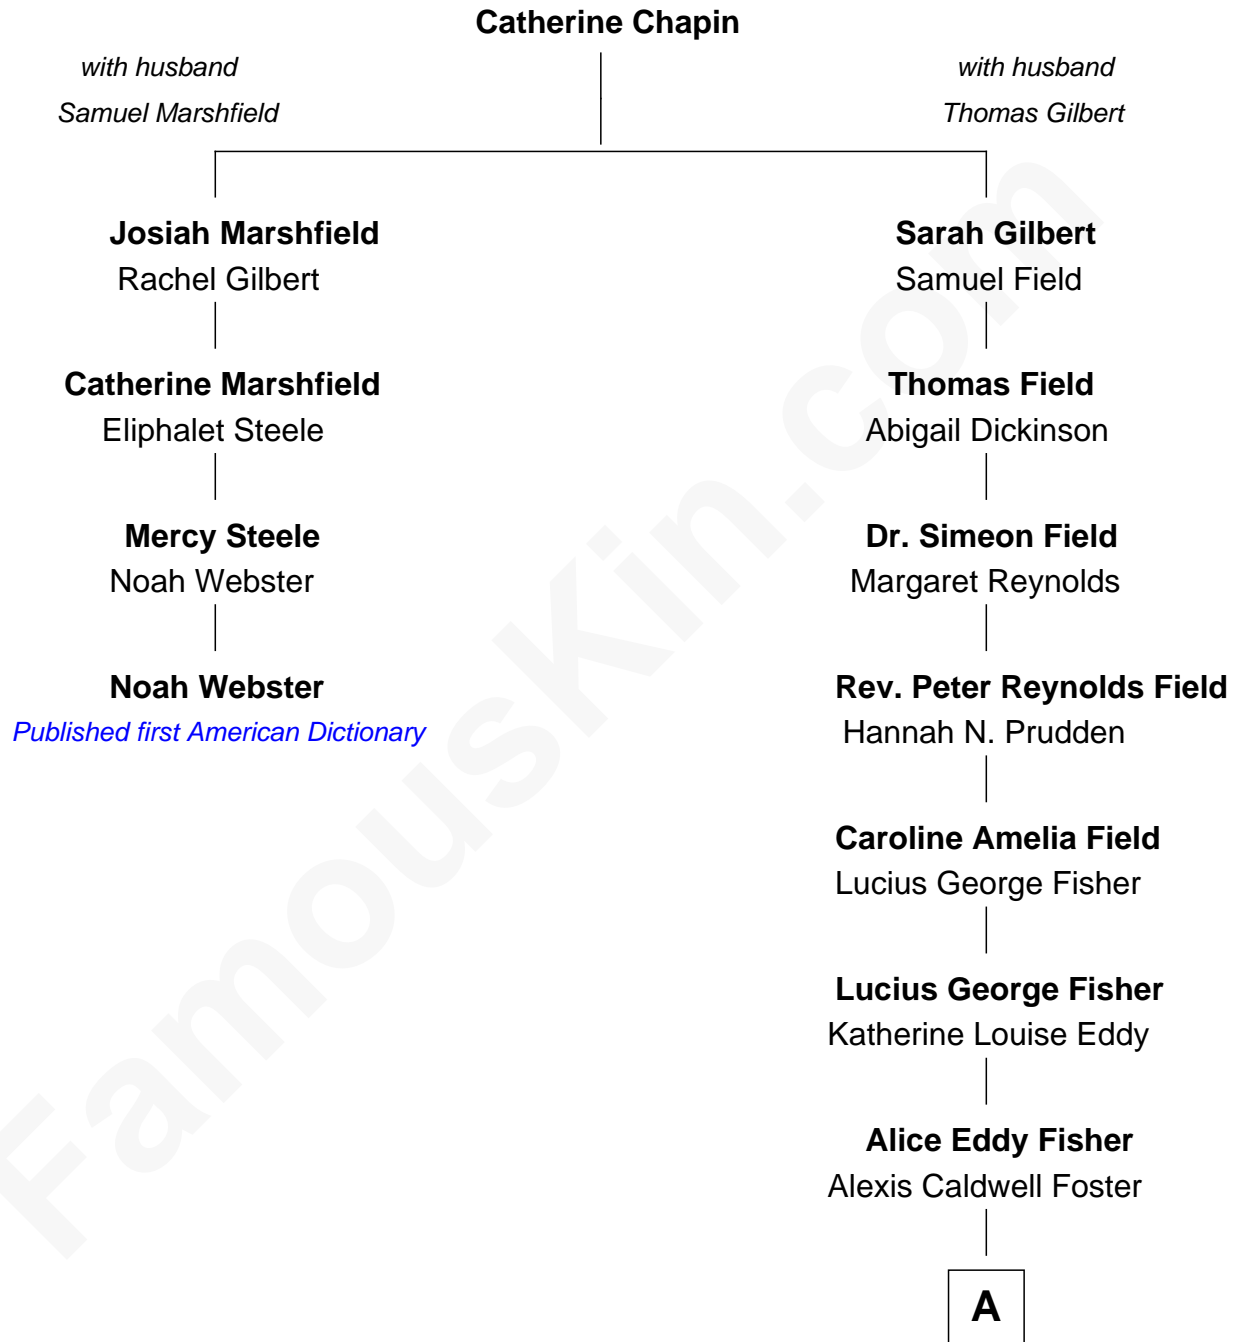

## Relationship Chart of

### Noah Webster

*Published first American Dictionary*

3rd cousin 6 times removed of

**Jodie Foster**

*Movie Actress*

**A**

—  
**Lucius Fisher Foster**  
Constance Marie Robertson

—  
**Lucius Fisher Foster**  
Evelyn Della Almond