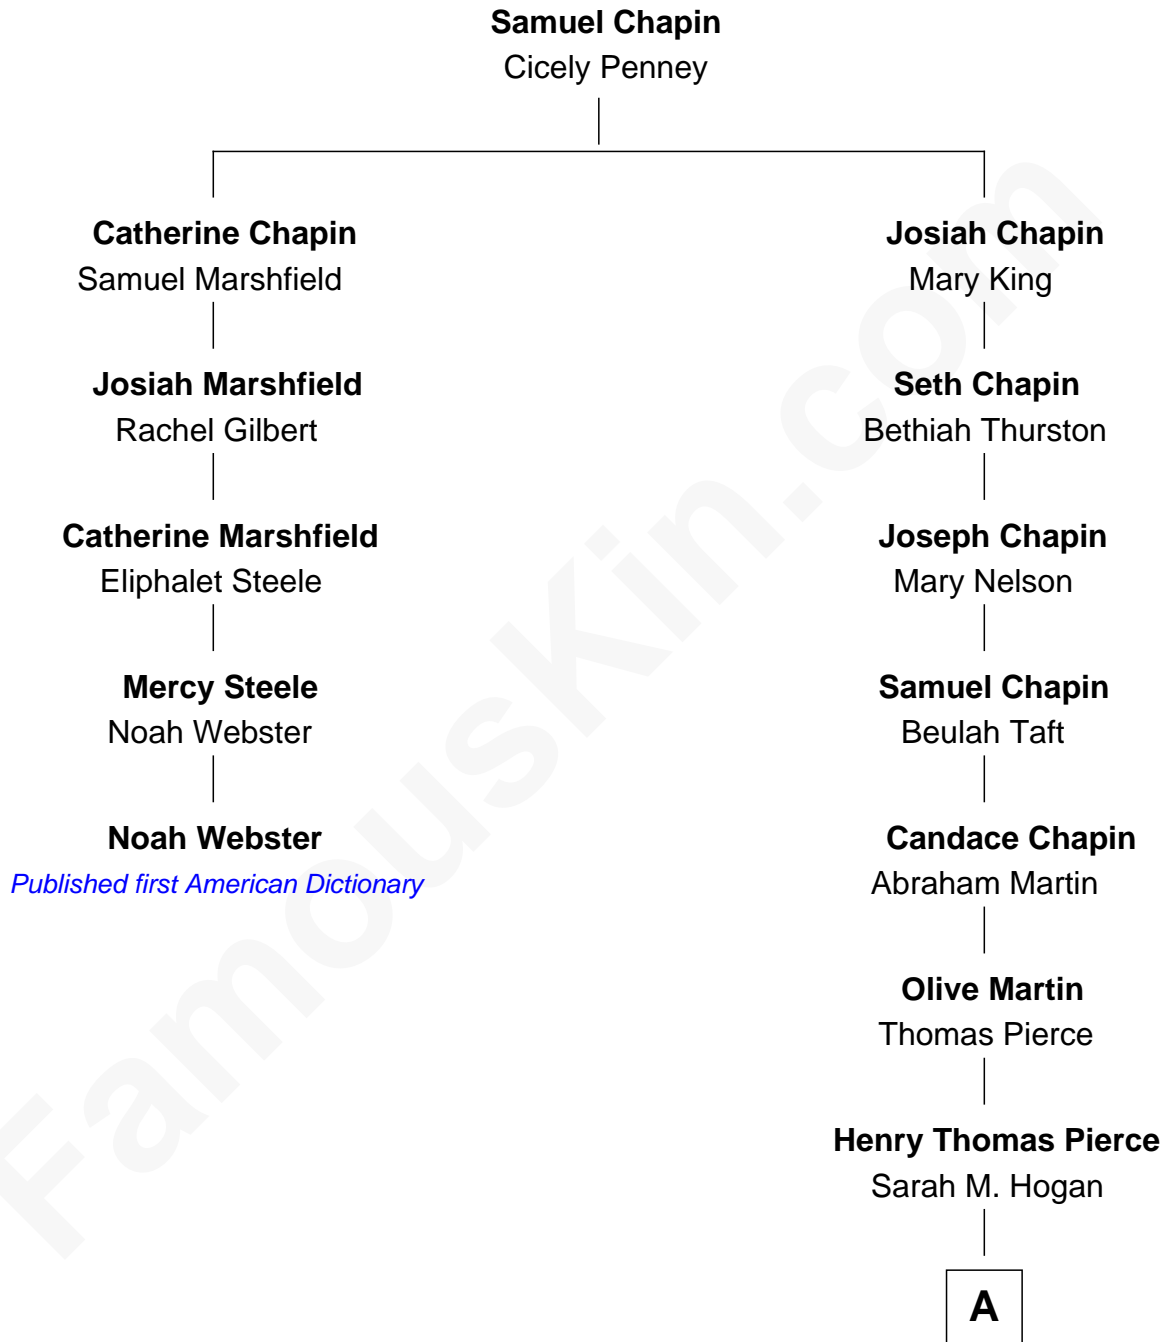

FamousKin.com

Relationship Chart of

Noah Webster

Published first American Dictionary

4th cousin 5 times removed of

David Hyde Pierce

Stage, TV, and Movie Actor

A

—
Arthur J. Pierce

Helen E. Hyde

—
George Hyde Pierce

Laura Marie Hughes

—
David Hyde Pierce

Stage, TV, and Movie Actor

FamousKin.com