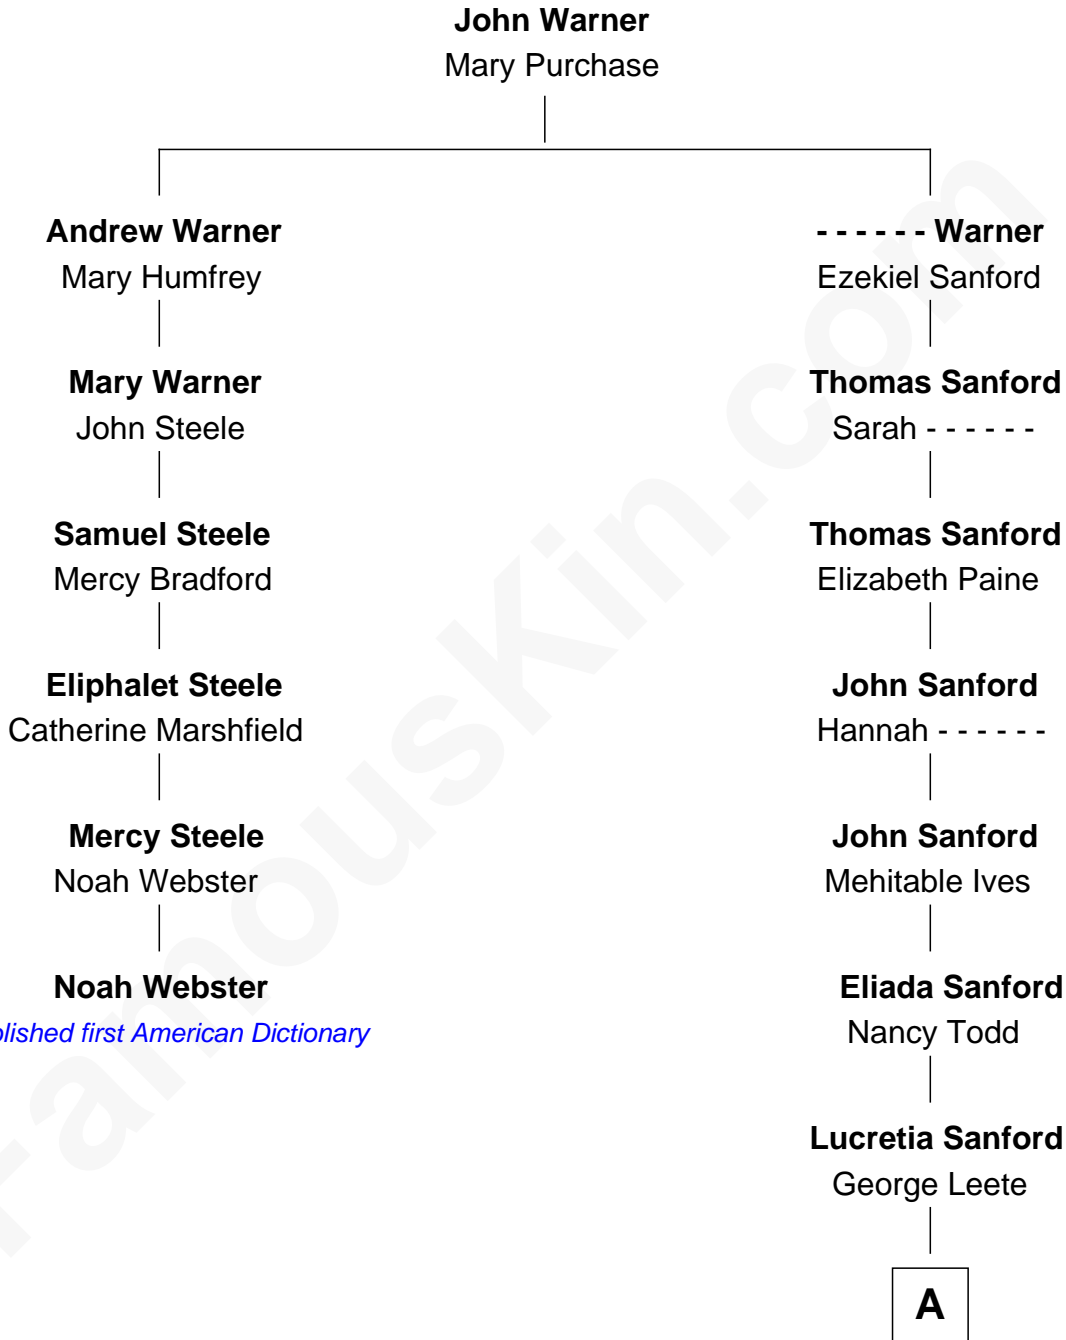

FamousKin.com

Relationship Chart of

Noah Webster

Published first American Dictionary

5th cousin 7 times removed of

Mizuo Peck

TV and Movie Actress

A

Lucretia Leete

William Augustus Peck

George Lyman Peck

Fanny Craft Fosdick

George Leete Peck

Katharine May Tolles

Laurence Tolles Peck

Barbara Field

George Leete Peck

Sanae Mizusawa

Mizuo Peck

TV and Movie Actress