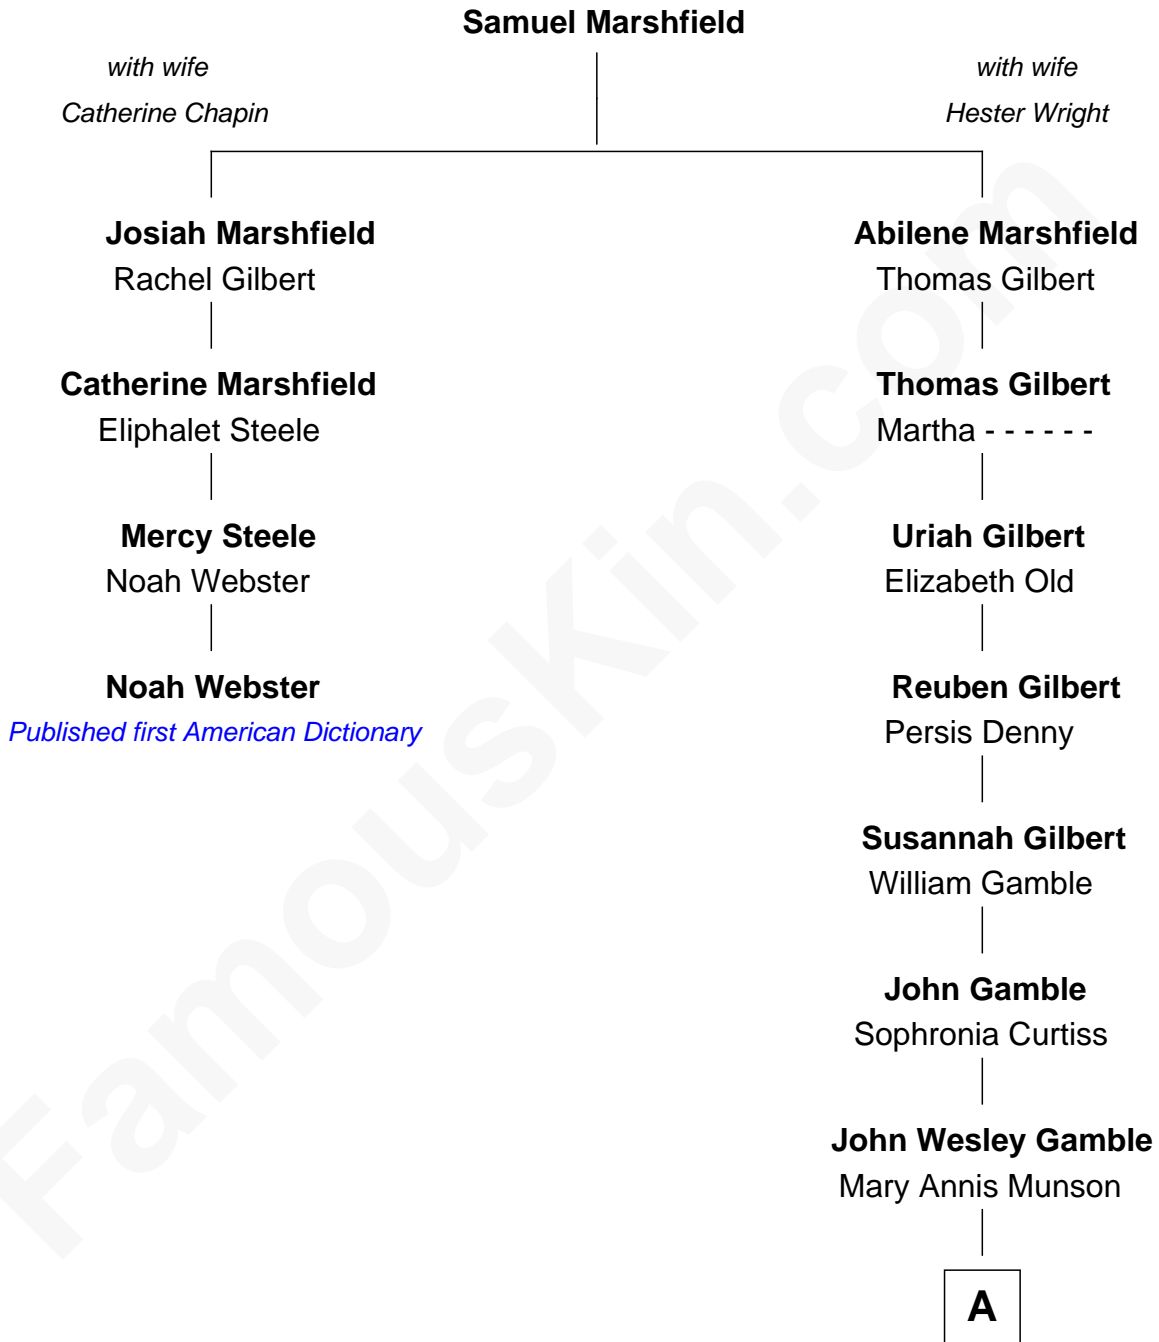

# FamousKin.com

## Relationship Chart of

### Noah Webster

*Published first American Dictionary*

3rd cousin 7 times removed of

**Viggo Mortensen**  
*Movie Actor*

A

**John Munson Gamble**  
Blanche Ethelwyn Chapman

**Mary Annis Gamble**  
Dr. Walter Sidney Atkinson