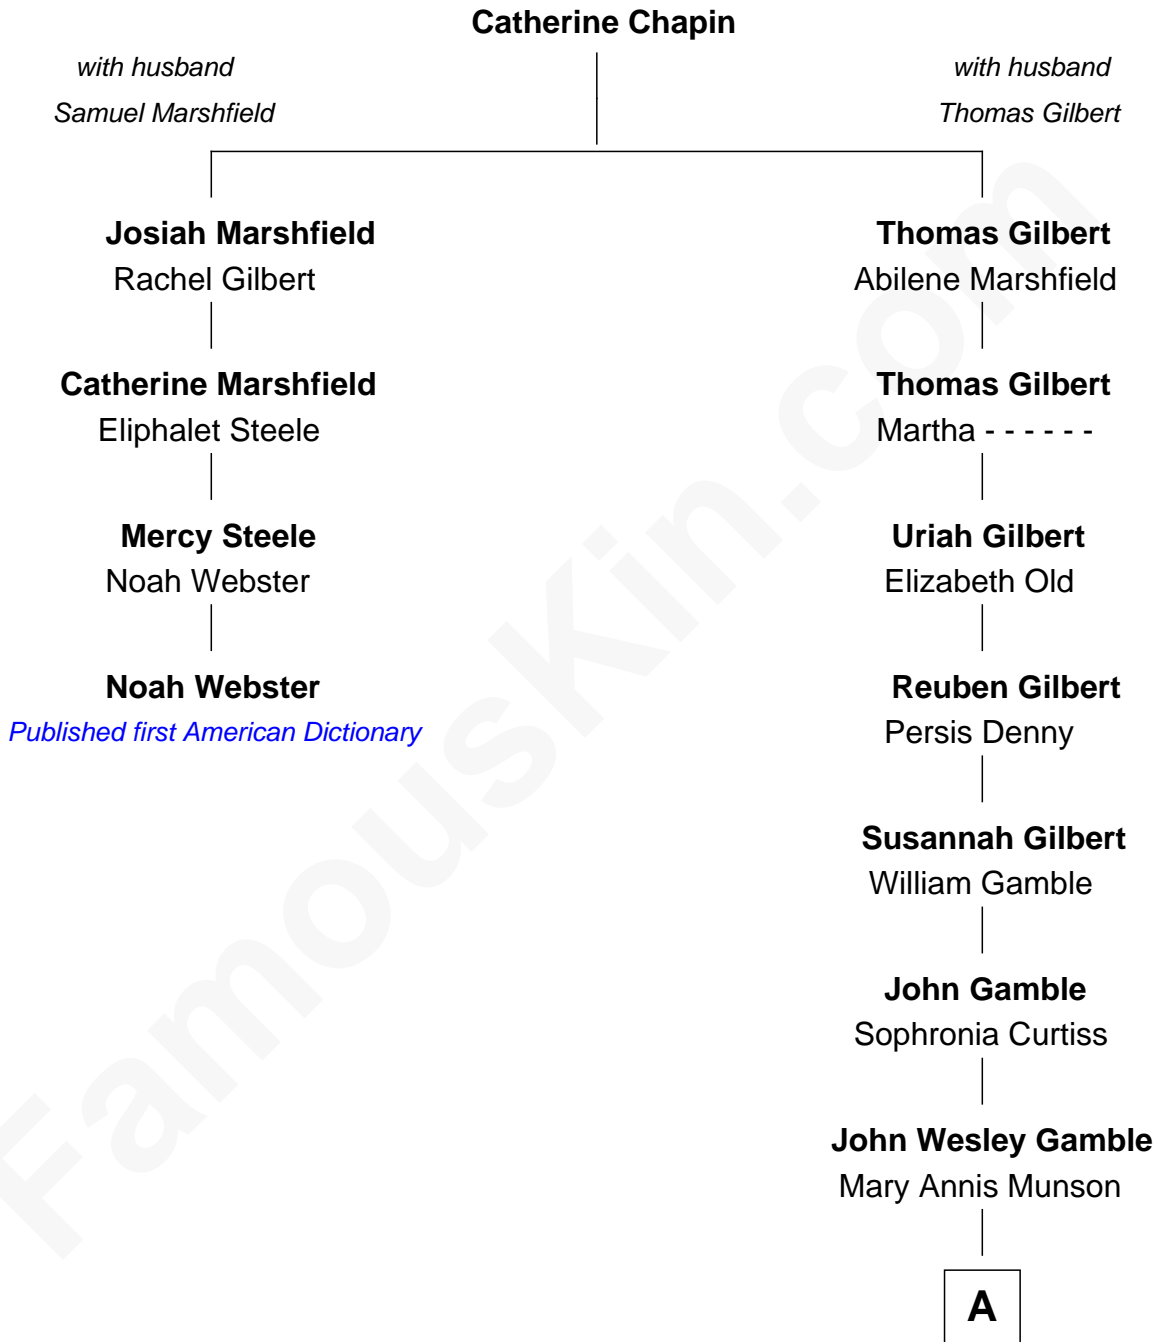

# FamousKin.com

## Relationship Chart of

### Noah Webster

*Published first American Dictionary*

3rd cousin 7 times removed of

**Viggo Mortensen**  
*Movie Actor*

A

**John Munson Gamble**  
Blanche Ethelwyn Chapman

**Mary Annis Gamble**  
Dr. Walter Sidney Atkinson